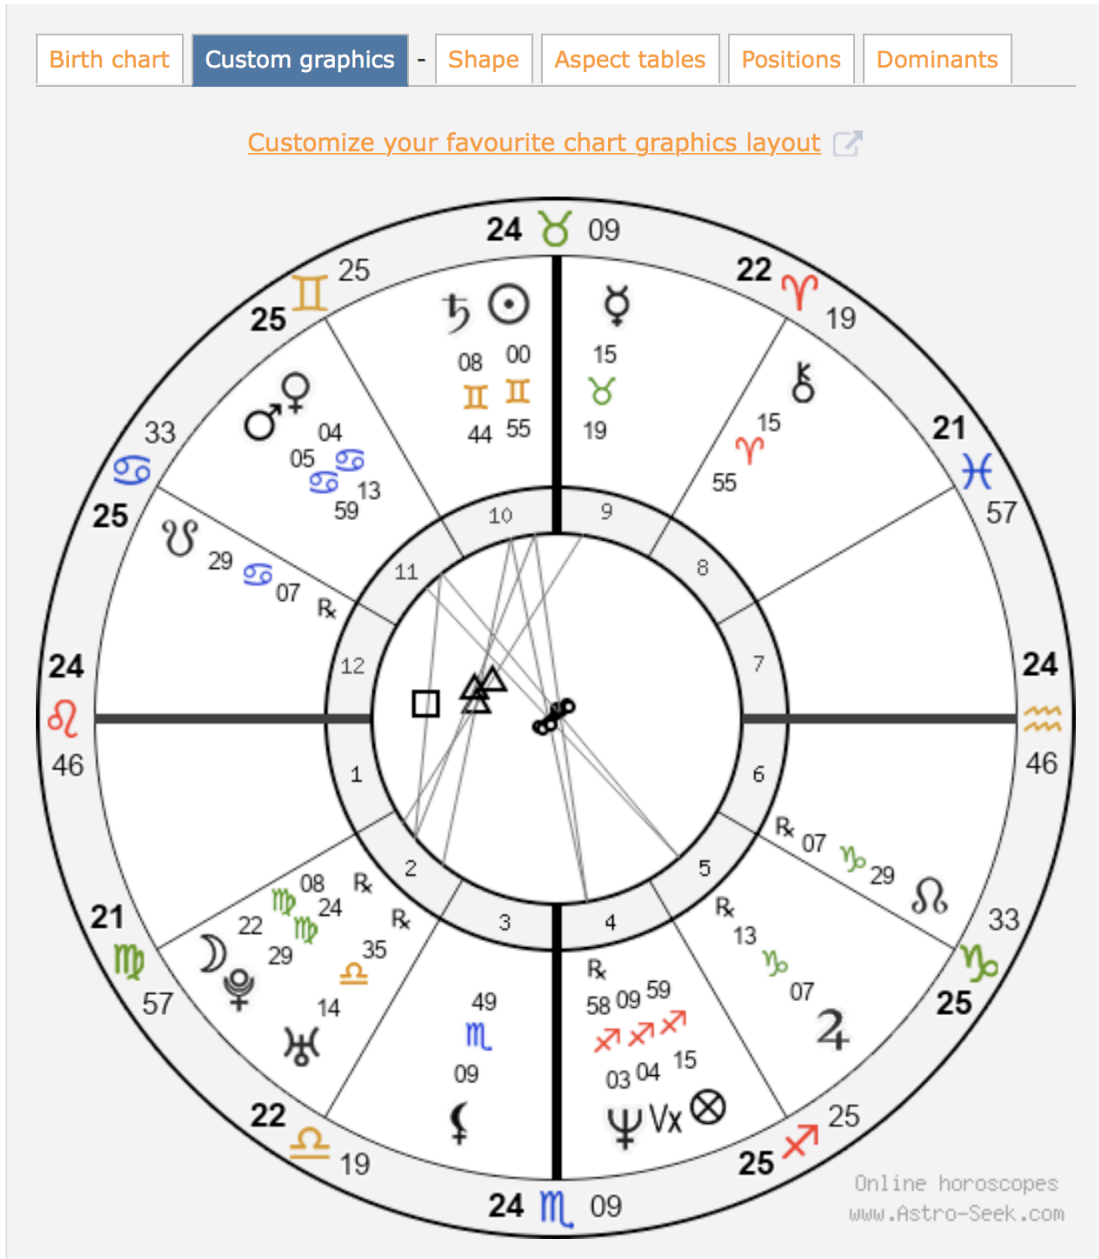

## 5. Click Calculate chart button

Birth Data for Example Chart:

May 21, 1972

Honolulu, Hawaii

12 pm

## 7. Click on Custom graphics.

You may find this design easier to read.

Scroll down below the chart.

8. In the **Display** column ✓ check **Chiron** and **Lunar Nodes**.

In the **Aspects to** column ✓ check **Chiron** and **Lunar Nodes**.