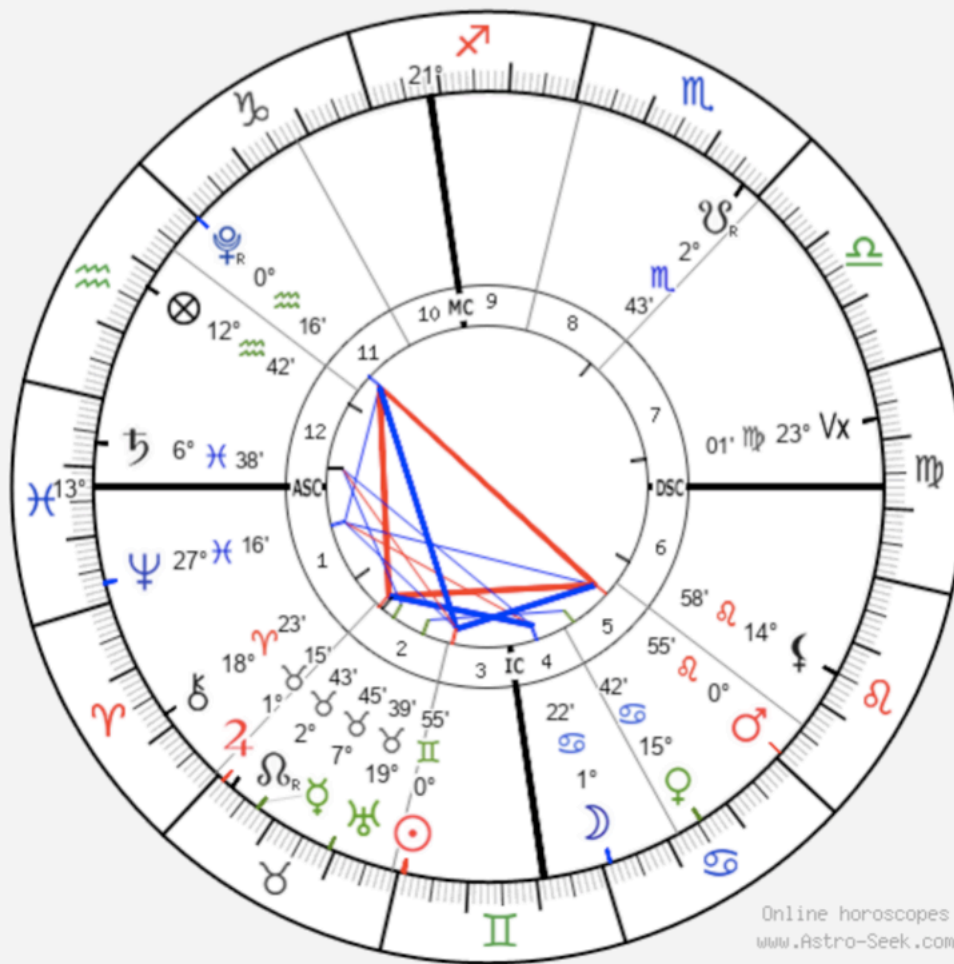

Your Solar Return Chart appears.

Example chart:

Date of Birth (local time): 22 May 2023 - 02:08 (EDT, DST)
Universal Time (UT/GMT): 22 May 2023 - 06:08
Local Sidereal Time (LST): 17:22:12
House system: Placidus system
Latitude, Longitude: 42°22'N, 71°4'W
City: Boston
Country: United States (US), MA

Birth chart Custom graphics - Shape Aspect tables Positions Dominants