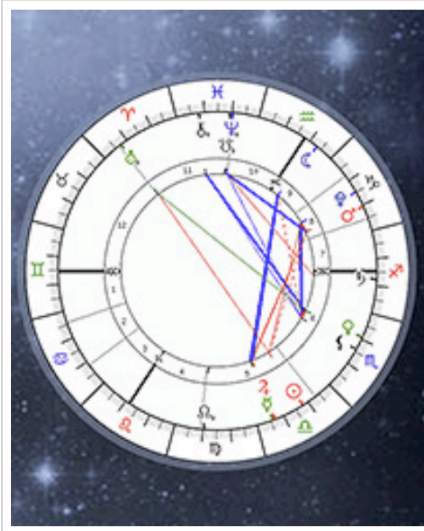

4. Enter Person's Birth Data

Birth Chart Calculator

Free astrology online reading

- Ascendant
- Planets in Signs & Houses
- Horoscope Shape
- Animate chart feature

- **Optional calculations:**
- House System, Aspects, Orbs
- Fortune, Nodes, Lilith, Chiron
- Parallels of declination
- [Precise time entry in seconds](#)

Birth Chart, Astrology Online Calculator - Enter your birth data

Date of Birth   **Time** (local time)

2'   May   1972   12 [noon] h   00 min   (☐ unknown time)

Birth city:

Honolulu, USA, Hawaii   (Enter coordinates manually)

Calculate chart »

5. Click Calculate chart button

Birth Data for Example Chart:

May 21, 1972

Honolulu, Hawaii

12 pm