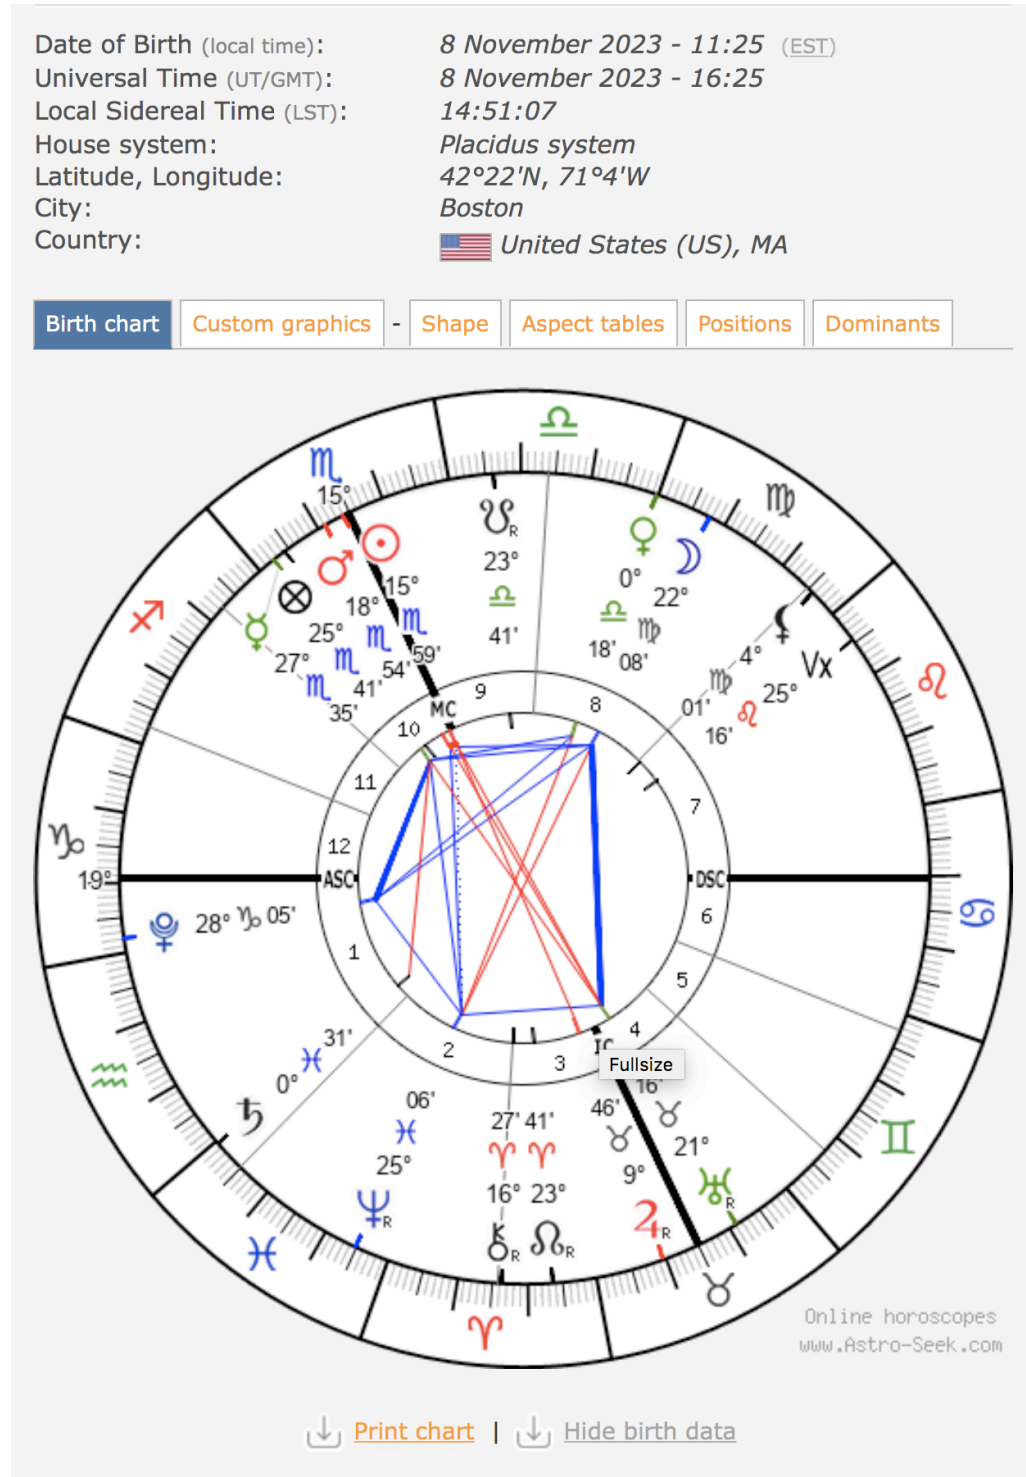

---

**Return of the Planet**      **From Year**

Luna (Moon)      2023

**Current city for planet returns**  
Boston, USA, Massachusetts      (Enter coordinates manually)

**Calculate returns »**

Same Birth Data for Example Chart

Lunar Return: Moon

From Year: 2023

4. **Click Calculate returns** button

A table lists your current Lunar Return and next 12 Lunar Return Charts.

For earlier Lunar Returns, enter an earlier year.  
For later Lunar Returns, enter a future year.

5. In the left column for the **current lunar return** (or the lunar return window of time you are looking for), click on **Return chart**.

Example Lunar Return chart for Nov 8 – Dec 5, 2023 (click on Nov 8, 2023):

# Your Lunar Return Chart appears.

Example Lunar Return Chart for Nov 8 – Dec 5, 2023: