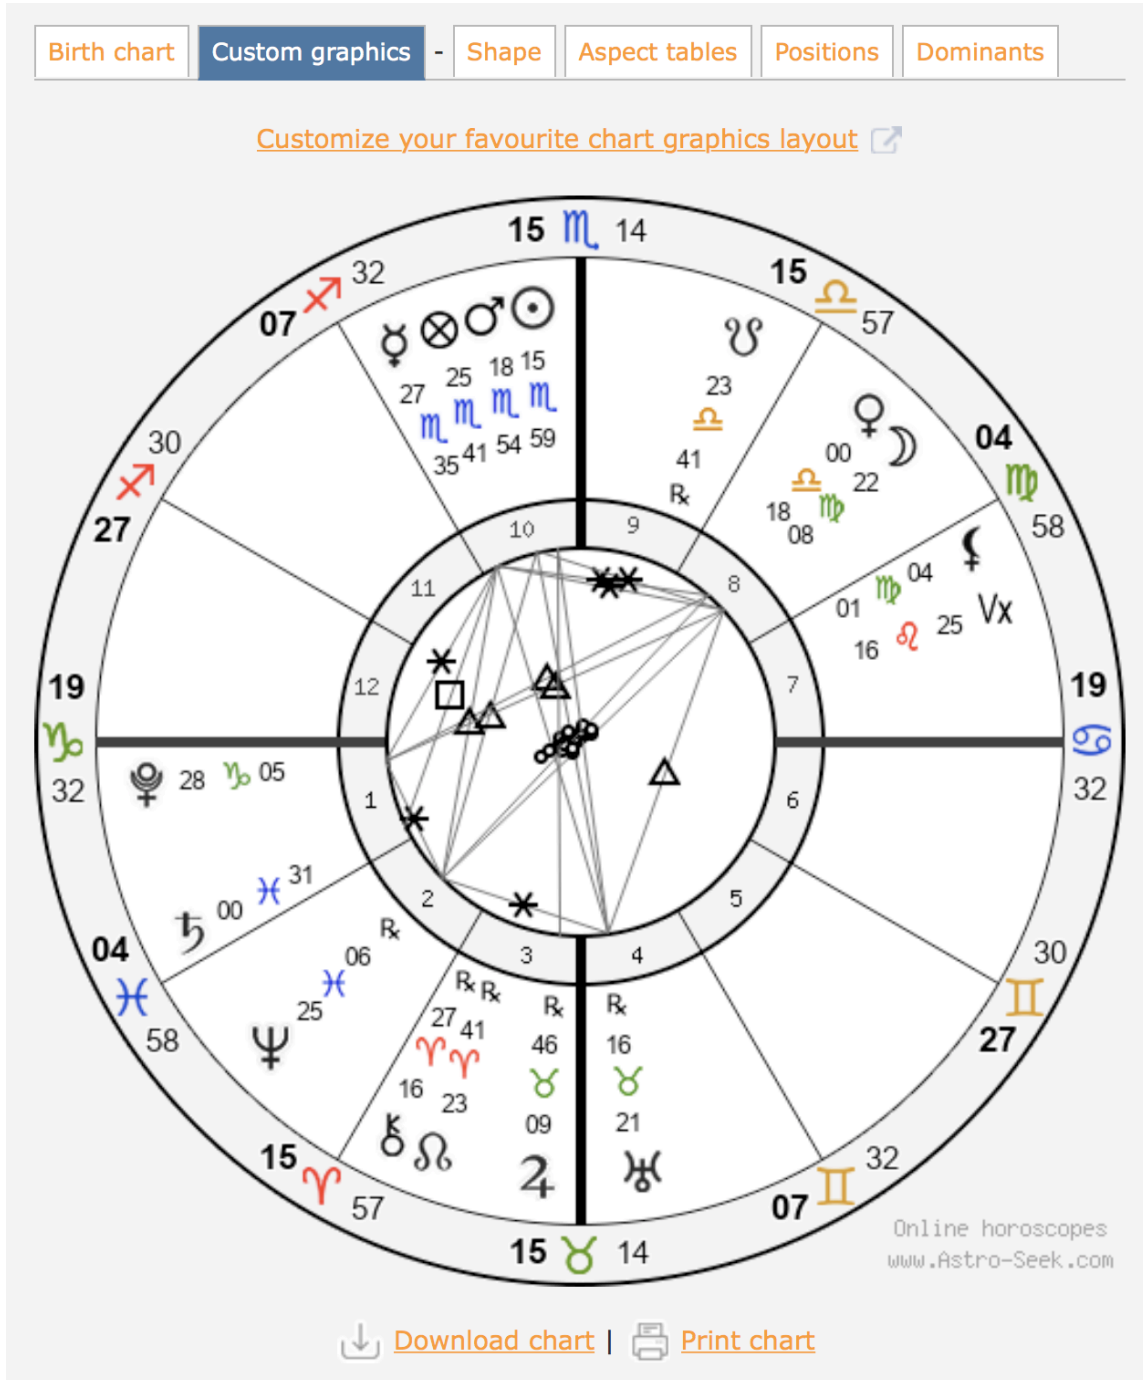

6. Click on “Custom Graphics”

You may find this chart easier to read.