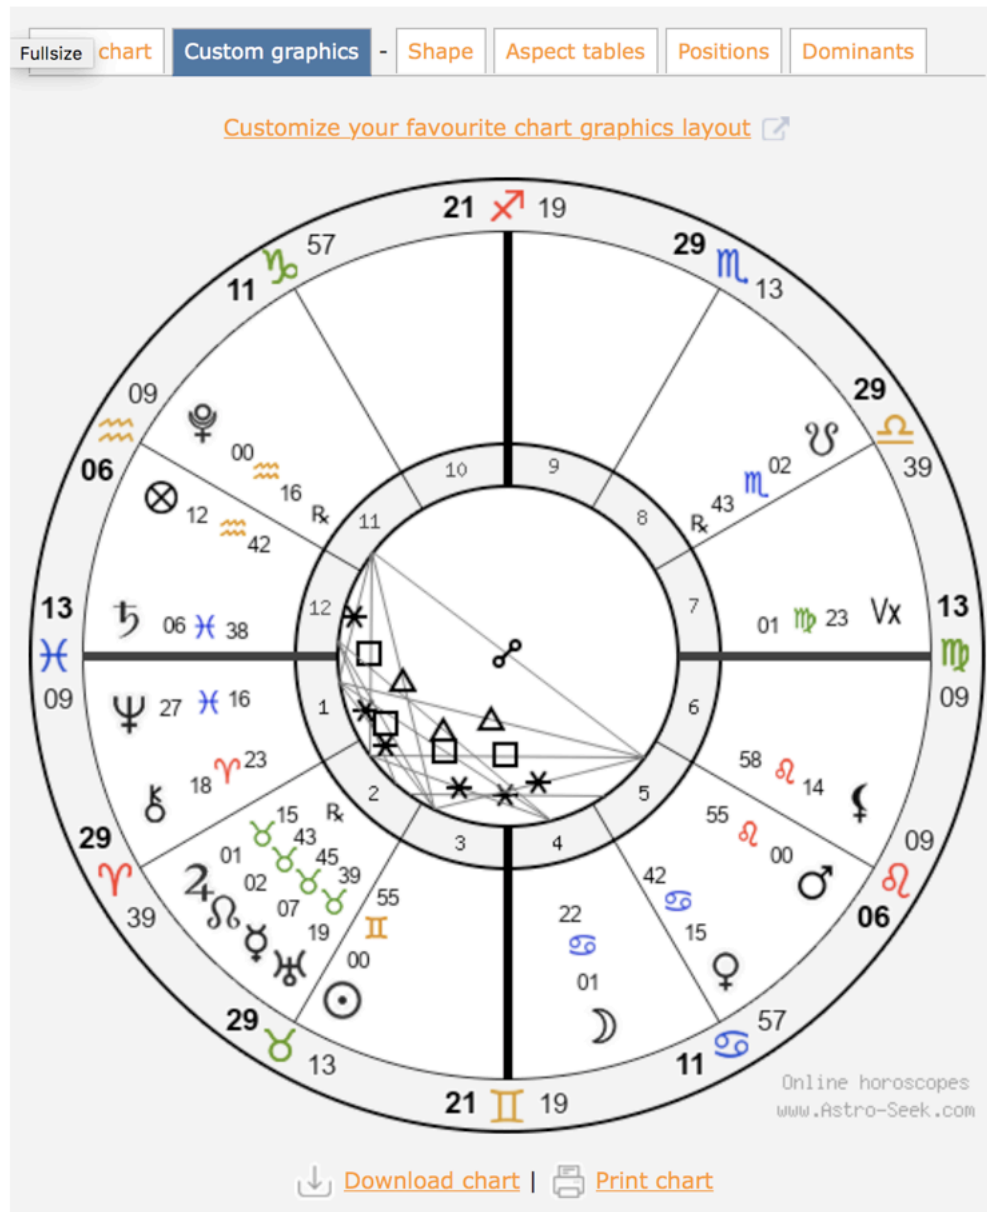

6. Click on “Custom Graphics”

You may find this chart easier to read.