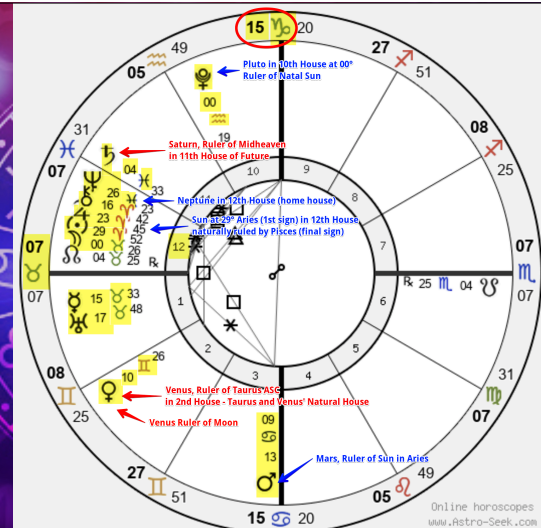

Current city for planet returns
 London, UK, England

Calculate returns >

Solar Return: **Moon**
 From Year: **2023**
 Location: **London, England**

A table lists Charles' 12 Lunar Return Charts in 2023. In the middle column for **April 20, 2023**, click on "Return Chart".

Moon in Taurus 0°25' - Return on the same position:		
Jan 28, 2023, 00:30	Return chart	Birth Chart x Return Chart
Feb 24, 2023, 09:15	Return chart	Birth Chart x Return Chart
Mar 23, 2023, 19:27	Return chart	Birth Chart x Return Chart
Apr 20, 2023, 06:15	Return chart	Birth Chart x Return Chart
May 17, 2023, 14:14	Return chart	Birth Chart x Return Chart
Jun 13, 2023, 20:18	Return chart	Birth Chart x Return Chart
Jul 11, 2023, 01:42	Return chart	Birth Chart x Return Chart
Aug 7, 2023, 08:10	Return chart	Birth Chart x Return Chart
Sep 3, 2023, 16:44	Return chart	Birth Chart x Return Chart
Oct 1, 2023, 03:01	Return chart	Birth Chart x Return Chart
Oct 28, 2023, 13:28	Return chart	Birth Chart x Return Chart
Nov 24, 2023, 21:13	Return chart	Birth Chart x Return Chart
Dec 22, 2023, 03:36	Return chart	Birth Chart x Return Chart
Jan 18, 2024, 08:57	Return chart	Birth Chart x Return Chart

King Charles Lunar Return April 20, 2023

covers May 6, 2023
Coronation

King Charles 4.20.2023 Lunar Return Planets in Houses and Signs

- ASC Sign + Ruling Planet
- MC Sign + Ruling Planet
- Moon Sign's Ruling Planet
- Sun Sign
- Sun Sign's Ruling Planet
- Planets in 10th House
- Saturn (career)