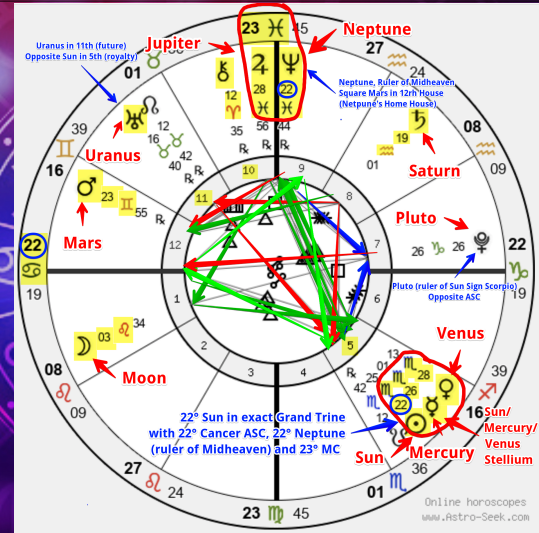

King Charles Natal Chart

Repeated Aspects in Natal Chart:

- Moon Trine Jupiter**
- Venus Sextile Pluto**
- Neptune Sextile Pluto**

King Charles 2022 Solar Return

Aspects to Planets and Angles

Repeated Aspects in Natal Chart:

- Moon Trine Jupiter**
- Venus Sextile Pluto**
- Neptune Sextile Pluto**

King Charles: 2022 Solar Return and Natal Chart

Natal Other Aspects

Object	Aspect	Planet	Orb	Aspect
I Ascendant	Square	Moon	4°59'	Separating
I Ascendant	Square	Mercury	1°32'	Applying
I Ascendant	Square	Node	1°29'	Separating
X MC	Opposition	Venus	3°04'	Applying
X MC	Opposition	Neptune	0°49'	Applying
X MC	Trine	Pluto	3°15'	Applying