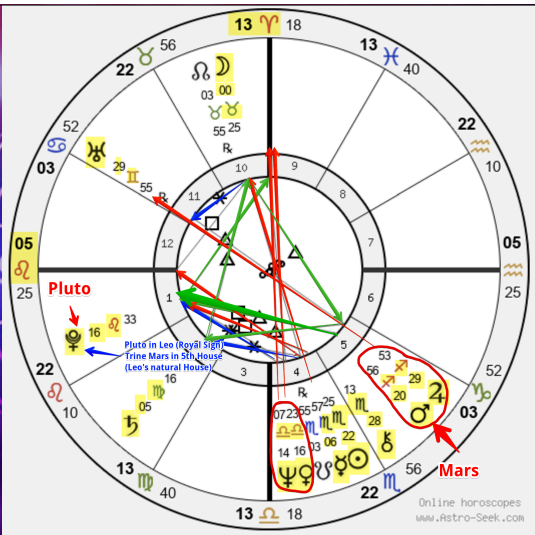

King Charles Natal Chart

Repeated Aspects in Natal Chart:
Mars Trine Pluto