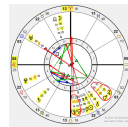

Mars (ruler of Midheaven) = **20° Sagittarius** in **5th House**

Midheaven opposite **Neptune** at 14° Libra

Midheaven opposite **Venus** at 16° Libra

Midheaven trine **Pluto** at 16° Leo

Mars (Midheaven ruler) trine **Pluto** (Sun sign ruler)

Mars sextile **Venus** (Moon sign ruler)

Mars sextile **Neptune**

10th House (Career)

Moon in **10th House**

Moon at **0° Taurus**

Venus (Moon sign ruler) at **16° Libra**

Venus opposite **Midheaven**

Moon trine **Jupiter**

Moon sextile **Uranus**

Mars trine **Saturn**

King Charles

10th House (Career)

Moon in **10th House**

Moon at **0° Taurus**

Venus (Moon sign ruler) at **16° Libra**

Venus opposite **Midheaven**