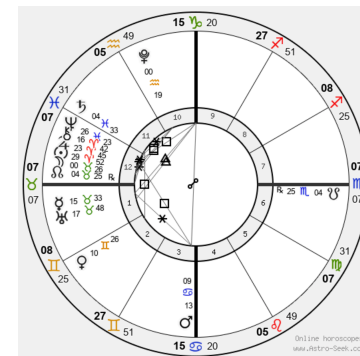

4.20.23 Lunar Return Chart