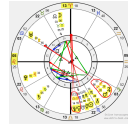

Sun (ruler of Ascendant) = 22° Scorpio in 4th House

Moon = 0° Taurus in 10th House

Venus (ruler of Taurus) = 16° Libra in 4th House

Note: 1st, 4th and 10th Houses are all **Angles**.

Online horoscopes
www.Astro-Seek.com

Midheaven (Career)

Midheaven (10th House cusp) = **13° Aries**

Mars (ruler of Midheaven) = **20° Sagittarius** in **5th House**

Midheaven opposite **Neptune** at 14° Libra

Midheaven opposite **Venus** at 16° Libra

Midheaven trine **Pluto** at 16° Leo

Mars (Midheaven ruler) trine **Pluto** (Sun sign ruler)

Mars sextile **Venus** (Moon sign ruler)

Mars sextile **Neptune**

King Charles

Midheaven (Career)

Midheaven (10th House cusp) = **13° Aries**

Mars (ruler of Midheaven) = **20° Sagittarius** in **5th House**

Midheaven opposite **Neptune** at 14° Libra

Midheaven opposite **Venus** at 16° Libra

Midheaven trine **Pluto** at 16° Leo

Mars (Midheaven ruler) trine **Pluto** (Sun sign ruler)