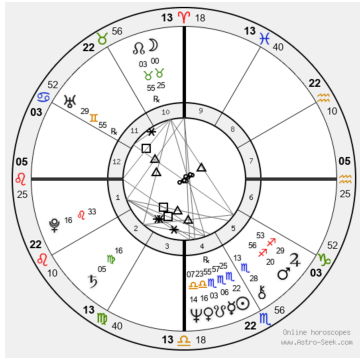

King Charles Natal Chart

King Charles Aug 17, 2022 Lunar Return

King Charles: 8.17.2022 Lunar Return and Natal Chart

Natal Chart

8.17.22 Lunar Return Chart

King Charles: 8.17.22 Lunar Return and Natal Chart