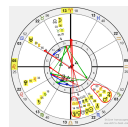

King Charles Natal Chart

11.14.1948
9:14 PM
London, England

Online horoscopes
www.Astro-Seek.com

Mother Queen Elizabeth II Natal Chart

4.21.1926
2:40 AM
London, England

Elizabeth II, Queen of England

Midheaven 25° Scorpio

Saturn 24° Scorpio

Sun at 00° Taurus

Sun, Moon, Ascendant, Ruling Planets

Sun = 22° Scorpio in 4th House

Pluto (ruler of Scorpio) = 16° Leo in 1st House

Ascendant (1st House cusp) = 5° Leo

Sun (ruler of Ascendant) = 22° Scorpio in 4th House

Moon = 0° Taurus in 10th House

Venus (ruler of Taurus) = 16° Libra in 4th House

Note: 1st, 4th and 10th Houses are all **Angles**.

King Charles Sun, Moon, Ascendant, Ruling Planets

Sun = 22° Scorpio in 4th House

Pluto (ruler of Scorpio) = 16° Leo in 1st House

Ascendant (1st House cusp) = 5° Leo

Sun (ruler of Ascendant) = 22° Scorpio in 4th House

Moon = 0° Taurus in 10th House

Venus (ruler of Taurus) = 16° Libra in 4th House

Note: 1st, 4th and 10th Houses are all **Angles**.

Online horoscopes
www.Astro-Seek.com