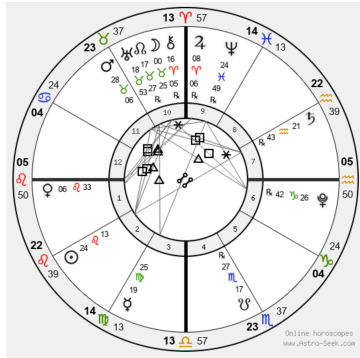

King Charles Natal Chart

King Charles Aug 17, 2022 Lunar Return

King Charles: 8.17.2022 Lunar Return and Natal Chart

Natal Chart

8.17.22 Lunar Return Chart

King Charles: 8.17.22 Lunar Return and Natal Chart