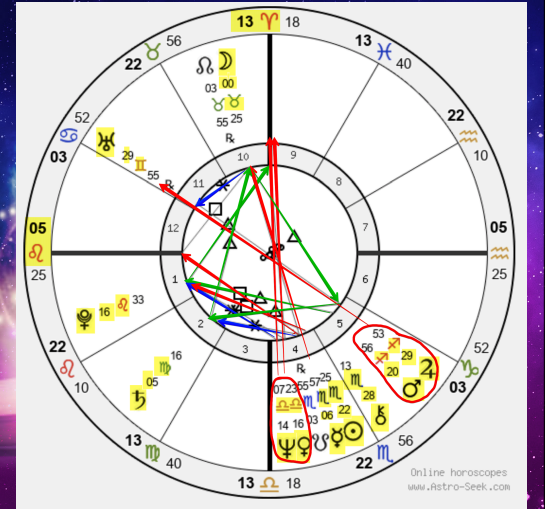

Online horoscopes
www.Astro-Seek.com