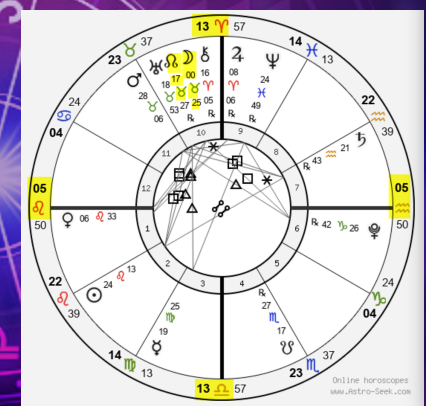

King Charles: September, 2022 Personal Month

Birthday = 11.14.1948

Personal Year in 2021/22 = 12/ 3

Personal Month in September, 2022:

12 + 9 (for September) = 21

2+1 = 3

In September, 2022 King Charles was in a **3 Personal Month**.

King Charles Natal Chart

King Charles Aug 17, 2022 Lunar Return

King Charles: 8.17.2022 Lunar Return and Natal Chart

Natal Chart

8.17.22 Lunar Return Chart

King Charles: 8.17.22 Lunar Return and Natal Chart