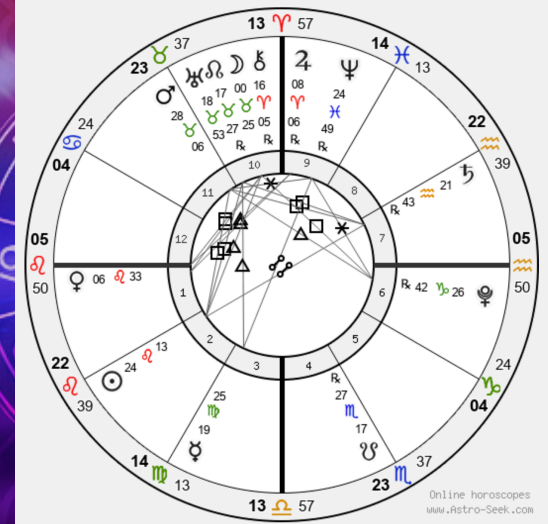

A table lists Charles' 12 Lunar Return Charts in 2022.
In the middle column for **Aug 17, 2022**, click on "**Return Chart**".

Moon in Taurus ♉ 0°25' - Return on the same position:		
Jan 10, 2022, 15:38	Return chart	Birth Chart x Return Chart
Feb 6, 2022, 23:42	Return chart	Birth Chart x Return Chart
Mar 6, 2022, 08:49	Return chart	Birth Chart x Return Chart
Apr 2, 2022, 18:39	Return chart	Birth Chart x Return Chart
Apr 30, 2022, 02:08	Return chart	Birth Chart x Return Chart
May 27, 2022, 08:12	Return chart	Birth Chart x Return Chart
Jun 23, 2022, 13:48	Return chart	Birth Chart x Return Chart
Jul 20, 2022, 20:12	Return chart	Birth Chart x Return Chart
Aug 17, 2022, 04:10	Return chart	Birth Chart x Return Chart
Sep 13, 2022, 13:26	Return chart	Birth Chart x Return Chart
Oct 10, 2022, 22:51	Return chart	Birth Chart x Return Chart
Nov 7, 2022, 06:02	Return chart	Birth Chart x Return Chart
Dec 4, 2022, 12:26	Return chart	Birth Chart x Return Chart
Dec 31, 2022, 17:57	Return chart	Birth Chart x Return Chart

King Charles Lunar Return

Aug 17, 2022
covers Sep. 8, 2022