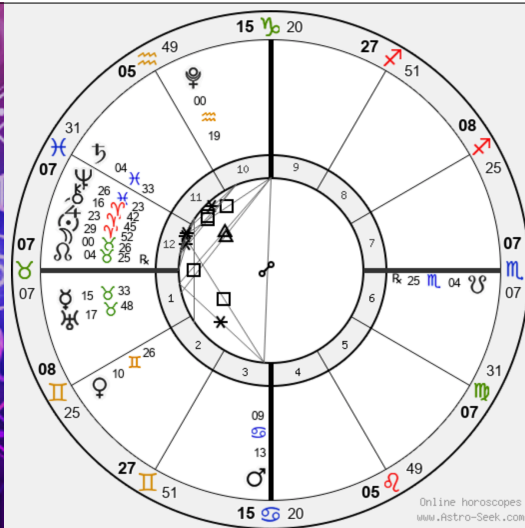

Planet Returns (Planetary Revolutions) - Online astrology calculator

Birth chart - Date of Birth Time (local time)
1st November 1948 21:09 pm

Birth city:
London, UK, England

Return of the Planet From Year
Luna (Moon) 2023

Current city for planet returns
London, UK, England

Calculate returns >

Solar Return: **Moon**
From Year: **2023**
Location: **London, England**

A table lists Charles' 12 Lunar Return Charts in 2023. In the middle column for **April 20, 2023**, click on "Return Chart".

Moon in Taurus 0°25' - Return on the same position:		
Jan 28, 2023, 00:30	Return chart	Birth Chart x Return Chart
Feb 24, 2023, 09:15	Return chart	Birth Chart x Return Chart
Mar 23, 2023, 19:27	Return chart	Birth Chart x Return Chart
Apr 20, 2023, 06:15	Return chart	Birth Chart x Return Chart
May 17, 2023, 14:14	Return chart	Birth Chart x Return Chart
Jun 13, 2023, 20:18	Return chart	Birth Chart x Return Chart
Jul 11, 2023, 01:42	Return chart	Birth Chart x Return Chart
Aug 7, 2023, 08:10	Return chart	Birth Chart x Return Chart
Sep 3, 2023, 16:44	Return chart	Birth Chart x Return Chart
Oct 1, 2023, 03:01	Return chart	Birth Chart x Return Chart
Oct 28, 2023, 13:28	Return chart	Birth Chart x Return Chart
Nov 24, 2023, 21:13	Return chart	Birth Chart x Return Chart
Dec 22, 2023, 03:36	Return chart	Birth Chart x Return Chart
Jan 18, 2024, 08:57	Return chart	Birth Chart x Return Chart

King Charles Lunar Return April 20, 2023

covers May 6, 2023
Coronation