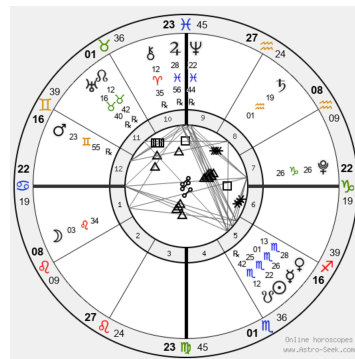

2022 Solar Return Chart

King Charles: 2022 Solar Return and Natal Chart

Natal Main Aspects

Repeated Aspects:

Moon Trine Jupiter
Venus Sextile Pluto
Neptune Sextile Pluto

2022 SR Main Aspects

Planet	Aspect	Planet	Orb	Aspect
Sun	♁ Conjunction	Mercury	3°36'	Separating
Sun	♁ Conjunction	Venus	5°47'	Separating
Sun	♁ Trine	Jupiter	6°31'	Applying
Sun	♄ Square	Saturn	3°23'	Separating
Sun	♅ Opposition	Uranus	5°44'	Separating
Sun	♆ Trine	Neptune	0°58'	Applying
Sun	♇ Sextile	Pluto	4°01'	Applying
Moon	♁ Trine	Mercury	7°32'	Separating
Moon	♁ Trine	Venus	5°21'	Separating
Moon	♁ Trine	Jupiter	4°38'	Separating
Moon	♅ Opposition	Pluto	7°07'	Separating
Mercury	♁ Conjunction	Venus	2°11'	Applying
Mercury	♁ Trine	Jupiter	2°54'	Applying
Mercury	♆ Trine	Neptune	3°16'	Separating
Mercury	♇ Sextile	Pluto	0°25'	Applying
Venus	♁ Trine	Jupiter	0°43'	Applying
Venus	♁ Trine	Neptune	5°28'	Separating
Venus	♇ Sextile	Pluto	1°46'	Separating
Mars	♄ Square	Jupiter	5°01'	Separating
Mars	♁ Trine	Saturn	4°53'	Applying
Mars	♄ Square	Neptune	1°10'	Applying
Jupiter	♁ Conjunction	Neptune	6°11'	Applying
Jupiter	♇ Sextile	Pluto	2°29'	Applying
Saturn	♄ Square	Uranus	2°20'	Separating
Neptune	♇ Sextile	Pluto	3°41'	Separating