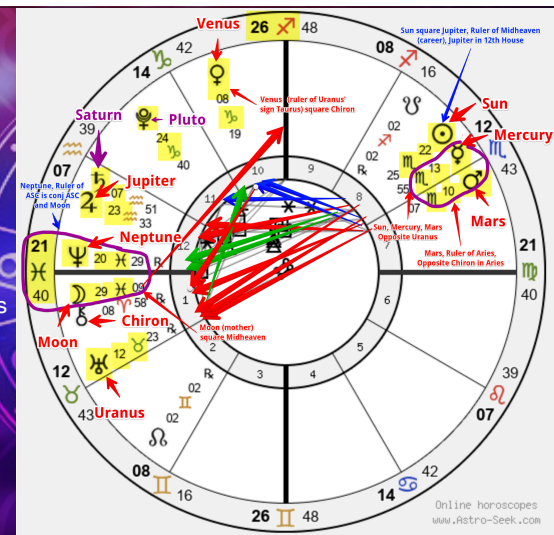

King Charles 2022 Solar Return

Aspects to Planets and Angles

- Sun and Moon relationship
- Sun / Moon to ASC / MC
- Important Planetary Aspects
- Aspects to Ruler of MC
- Aspects to Ruler of ASC
- Stellium
- Special Degree Numbers
- Saturn (career)

King Charles 2021 Solar Return

Aspects to Planets and Angles

- Sun and Moon relationship
- Sun / Moon to ASC / MC
- Important Planetary Aspects
- Aspects to Ruler of MC
- Aspects to Ruler of ASC
- Stellium
- Special Degree Numbers
- Saturn (career)