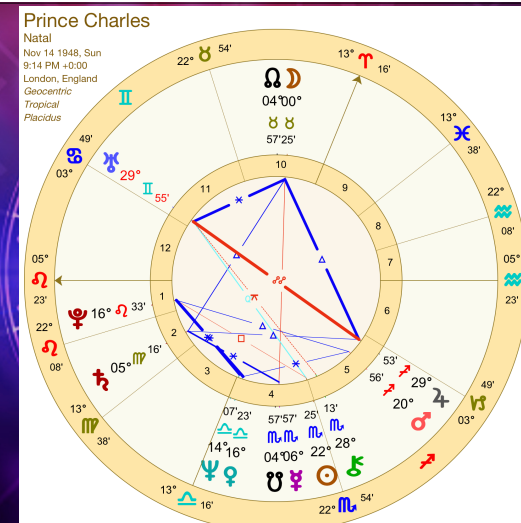

- 150° (Quincunx)
- 30° (Semi-Sextile)
- 45° (Octile)
- 135° (In-Octile)
- 72° (Quintile)
- 144° (Bi-Quintile)

Tropical/Sidereal:

Tropical zodiac

King Charles Natal Chart

Planets Table

Planets:

Planet	Sign	Degree	House	Motion
Sun:	♏ Scorpio	22°25'21"	end of 4	Direct
Moon:	♉ Taurus	0°25'51"	10	Direct
Mercury:	♏ Scorpio	6°57'25"	4	Direct
Venus:	♌ Libra	16°23'02"	4	Direct
Mars:	♐ Sagittarius	20°56'55"	5	Direct
Jupiter:	♐ Sagittarius	29°53'07"	5	Direct
Saturn:	♍ Virgo	5°15'02"	2	Direct
Uranus:	♊ Gemini	29°55'44"	11	Retrograde
Neptune:	♏ Libra	14°07'44"	4	Direct
Pluto:	♌ Leo	16°33'45"	1	Direct
Node:	♉ Taurus	3°55'59"	10	Retrograde
Lilith:	♏ Scorpio	13°02'34"	end of 8	Direct
Chiron:	♏ Scorpio	28°13'28"	5	Direct

King Charles Natal Chart

Main aspects Table

Main aspects: [show interpretations >](#)

Planet	Aspect	Planet	Orb ±	Aspect ±
☉ Sun	☐ Square	♇ Pluto	5°51'	Separating
☾ Moon	☐ Opposition	♃ Mercury	6°31'	Applying
☾ Moon	☐ Trine	♂ Mars	9°28'	Separating
☾ Moon	☐ Trine	♃ Mercury	0°32'	Separating
☾ Moon	☐ Trine	♃ Mercury	4°50'	Applying
☾ Moon	☐ Sextile	♃ Mercury	0°30'	Separating
☿ Mercury	☐ Sextile	♃ Saturn	1°41'	Separating
♀ Venus	☐ Conjunction	♃ Neptune	2°15'	Separating
♀ Venus	☐ Sextile	♃ Pluto	0°10'	Applying
♂ Mars	☐ Trine	♃ Pluto	4°23'	Separating
♃ Jupiter	☐ Trine	♃ Saturn	5°22'	Applying
♃ Jupiter	☐ Opposition	♃ Uranus	0°02'	Applying
♃ Neptune	☐ Sextile	♃ Pluto	2°26'	Applying

King Charles Natal Chart

11.14.1948
9:14 PM
London, England

King Charles Natal Chart

11.14.1948
9:14 PM
London, England

Online horoscopes
www.Astro-Seek.com

Mother Queen Elizabeth II Natal Chart

4.21.1926
2:40 AM
London, England

Elizabeth II, Queen of England

Female
Apr 21 1926, Wed
2:40 AM BST -1:00
London, England
Geocentric
Tropical
Placidus

Midheaven 25° Scorpio

Saturn 24° Scorpio

Sun at 00° Taurus

Sun, Moon, Ascendant, Ruling Planets