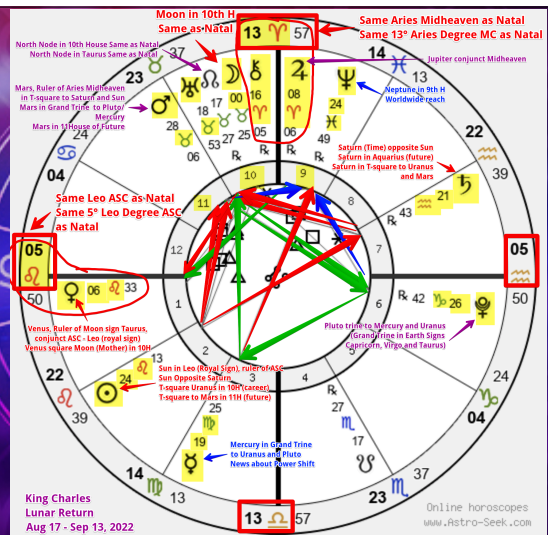

Calculate returns »

A table lists Charles' 12 Lunar Return Charts in 2022.
 In the middle column for **Aug 17, 2022**, click on "**Return Chart**".

Moon in Taurus ♉ 0°25' - Return on the same position:		
Jan 10, 2022, 15:38	Return chart	Birth Chart x Return Chart
Feb 6, 2022, 23:42	Return chart	Birth Chart x Return Chart
Mar 6, 2022, 08:49	Return chart	Birth Chart x Return Chart
Apr 2, 2022, 18:39	Return chart	Birth Chart x Return Chart
Apr 30, 2022, 02:08	Return chart	Birth Chart x Return Chart
May 27, 2022, 08:12	Return chart	Birth Chart x Return Chart
Jun 23, 2022, 13:48	Return chart	Birth Chart x Return Chart
Jul 20, 2022, 20:12	Return chart	Birth Chart x Return Chart
Aug 17, 2022, 04:10	Return chart	Birth Chart x Return Chart
Sep 13, 2022, 13:26	Return chart	Birth Chart x Return Chart
Oct 10, 2022, 22:51	Return chart	Birth Chart x Return Chart
Nov 7, 2022, 06:02	Return chart	Birth Chart x Return Chart
Dec 4, 2022, 12:26	Return chart	Birth Chart x Return Chart
Dec 31, 2022, 17:57	Return chart	Birth Chart x Return Chart

King Charles Lunar Return

Aug 17, 2022
 covers Sep. 8, 2022

King Charles 8.17.22 Lunar Return

Planets in Houses and Signs

- ASC Sign + Ruling Planet
- MC Sign + Ruling Planet
- Moon Sign's Ruling Planet
- Sun Sign
- Sun Sign's Ruling Planet
- Planets in 10th House
- Saturn (career)

King Charles 8.17.22 Lunar Return

Aspects to Planets and Angles

- ASC Sign + Ruling Planet
- MC Sign + Ruling Planet
- Moon Sign's Ruling Planet
- Sun Sign
- Sun Sign's Ruling Planet

King Charles: Aug 17 - Sep 13, 2023 Lunar Return