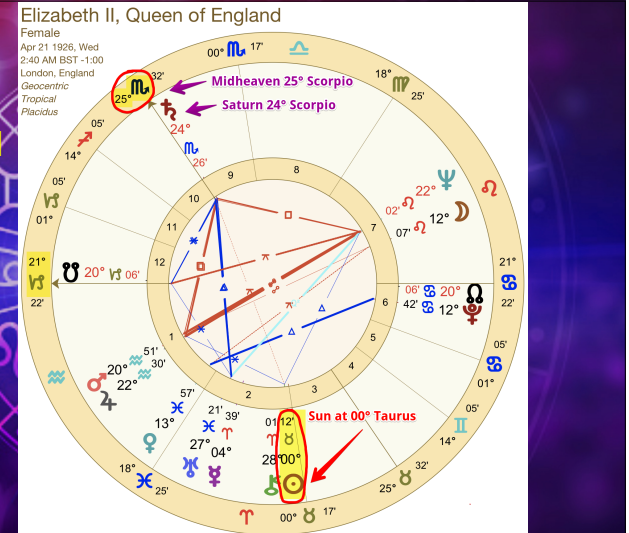

Mother Queen Elizabeth II Natal Chart

4.21.1926
2:40 AM
London, England

Elizabeth II, Queen of England

Midheaven 25° Scorpio

Saturn 24° Scorpio

Sun at 00° Taurus

Sun, Moon, Ascendant, Ruling Planets

Sun = 22° Scorpio in 4th House

Pluto (ruler of Scorpio) = 16° Leo in 1st House

Ascendant (1st House cusp) = 5° Leo

Sun (ruler of Ascendant) = 22° Scorpio in 4th House

Moon = 0° Taurus in 10th House

Venus (ruler of Taurus) = 16° Libra in 4th House

Note: 1st, 4th and 10th Houses are all **Angles**.

King Charles Sun, Moon, Ascendant, Ruling Planets

Sun = 22° Scorpio in 4th House

Pluto (ruler of Scorpio) = 16° Leo in 1st House

Ascendant (1st House cusp) = 5° Leo

Sun (ruler of Ascendant) = 22° Scorpio in 4th House

Moon = 0° Taurus in 10th House

Venus (ruler of Taurus) = 16° Libra in 4th House

Note: 1st, 4th and 10th Houses are all **Angles**.