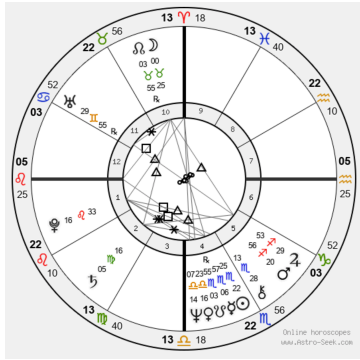

King Charles: 2021 Solar Return and Natal Chart

Natal Chart