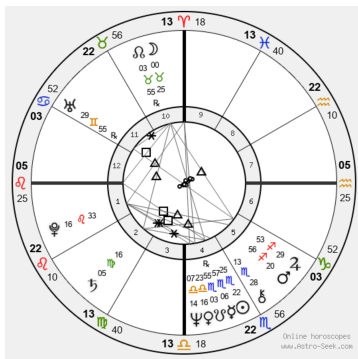

King Charles: 2022 Solar Return

Main aspects Table

Other aspects Table

Object	Aspect	Planet	Orb	Aspect
I Ascendant	♁ Trine	Sun	0°55'	Applying
I Ascendant	♁ Trine	Mercury	3°42'	Applying
I Ascendant	♁ Trine	Venus	5°53'	Applying
I Ascendant	♁ Trine	Neptune	0°29'	Applying
I Ascendant	♅ Opposition	Pluto	4°07'	Applying
I Ascendant	♆ Conjunction	Lilith	1°32'	Applying
X MC	♁ Trine	Sun	1°19'	Separating
X MC	♁ Trine	Mercury	2°16'	Applying
X MC	♁ Trine	Venus	4°27'	Applying
X MC	♄ Square	Mars	0°09'	Applying
X MC	♆ Conjunction	Jupiter	5°11'	Applying
X MC	♆ Conjunction	Neptune	1°00'	Separating
X MC	♇ Sextile	Pluto	2°41'	Applying
X MC	♁ Trine	Lilith	0°56'	Applying

King Charles: 2021/22 Personal Year

Birthday = 11.14.1948

Personal Year in 2022/23:

11.14.2022

1+1 + 1+4 + 2+0+2+2 = 13

13 = 1+3 = 4

From Nov, 2022 = Nov, 2023 King Charles was in a **4 Personal Year**.

King Charles: 2022 Solar Return and Natal Chart

Natal Chart