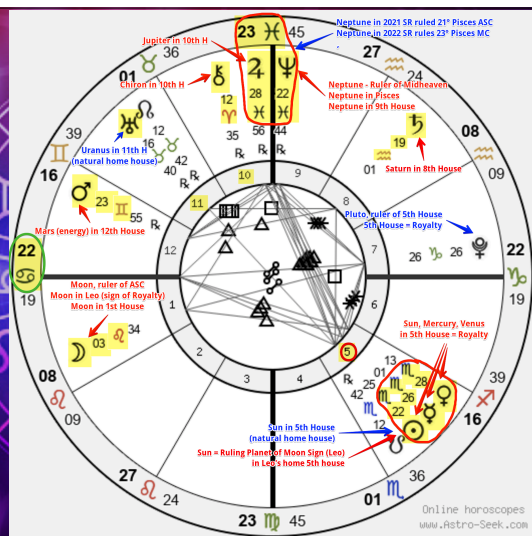

Since he was born on November 14, King Charles' Solar Return, at the time of his coronation on May 6, 2023, began on his birthday in 2022.

A table lists Charles' 12 Solar Return Charts, beginning with 2021. In the middle column for **Nov 14, 2022**, click on "**Return Chart**".

☉ Sun in Scorpio ♏ 22°25' - Return on the same position:		
Nov 14, 2021, 14:11	Return chart	Birth Chart x Return Chart
Nov 14, 2022, 20:02	Return chart	Birth Chart x Return Chart
Nov 15, 2023, 01:45	Return chart	Birth Chart x Return Chart
Nov 14, 2024, 07:35	Return chart	Birth Chart x Return Chart
Nov 14, 2025, 13:19	Return chart	Birth Chart x Return Chart
Nov 14, 2026, 19:03	Return chart	Birth Chart x Return Chart
Nov 15, 2027, 00:55	Return chart	Birth Chart x Return Chart
Nov 14, 2028, 06:40	Return chart	Birth Chart x Return Chart
Nov 14, 2029, 12:28	Return chart	Birth Chart x Return Chart
Nov 14, 2030, 18:26	Return chart	Birth Chart x Return Chart
Nov 15, 2031, 00:16	Return chart	Birth Chart x Return Chart
Nov 14, 2032, 06:08	Return chart	Birth Chart x Return Chart

King Charles 2022 Solar Return

London, England

King Charles 2022 Solar Return Planets in Houses and Signs

- ASC Sign + Ruling Planet
- MC Sign + Ruling Planet
- Sun Sign's Ruling Planet
- Moon Sign
- Moon Sign's Ruling Planet
- Planets in 10th House
- Saturn (career)