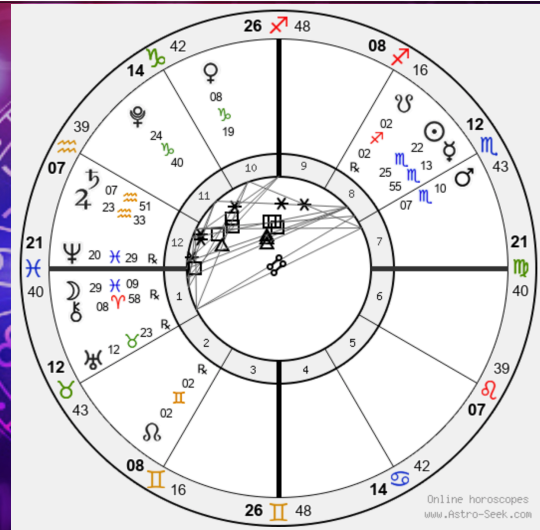

A table lists Charles' 12 Solar Return Charts, beginning with 2021. In the middle column for **Nov 14, 2021**, click on "**Return Chart**".

☉ Sun in Scorpio ♏ 22°25' - Return on the same position:		
Nov 14, 2021, 14:11	Return chart	Birth Chart x Return Chart
Nov 14, 2022, 20:02	Return chart	Birth Chart x Return Chart
Nov 15, 2023, 01:45	Return chart	Birth Chart x Return Chart
Nov 14, 2024, 07:35	Return chart	Birth Chart x Return Chart
Nov 14, 2025, 13:19	Return chart	Birth Chart x Return Chart
Nov 14, 2026, 19:03	Return chart	Birth Chart x Return Chart
Nov 15, 2027, 00:55	Return chart	Birth Chart x Return Chart
Nov 14, 2028, 06:40	Return chart	Birth Chart x Return Chart
Nov 14, 2029, 12:28	Return chart	Birth Chart x Return Chart
Nov 14, 2030, 18:26	Return chart	Birth Chart x Return Chart
Nov 15, 2031, 00:16	Return chart	Birth Chart x Return Chart
Nov 14, 2032, 06:08	Return chart	Birth Chart x Return Chart

King Charles 2021 Solar Return

London, England

Online horoscopes
www.Astro-Seek.com

King Charles 2021 Solar Return

Planets in Houses and Signs

- ASC Sign + Ruling Planet
- MC Sign + Ruling Planet
- Sun Sign's Ruling Planet
- Moon Sign
- Moon Sign's Ruling Planet
- Planets in 10th House
- Saturn (career)