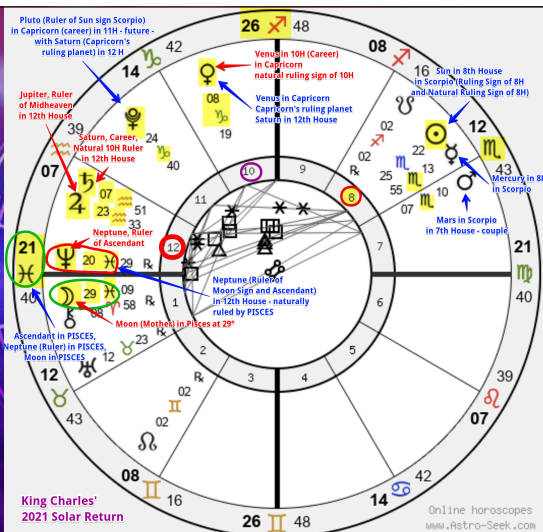

Birth city:
London, UK, England (Enter...)

Return of the Planet From Year

Sun 2021

Current city for planet returns
London, UK, England (Enter...)

Calculate returns »

A table lists Charles' 12 Solar Return Charts, beginning with 2021. In the middle column for **Nov 14, 2021**, click on "**Return Chart**".

☉ Sun in Scorpio ♏ 22°25' - Return on the same position:		
Nov 14, 2021, 14:11	Return chart	Birth Chart x Return Chart
Nov 14, 2022, 20:02	Return chart	Birth Chart x Return Chart
Nov 15, 2023, 01:45	Return chart	Birth Chart x Return Chart
Nov 14, 2024, 07:35	Return chart	Birth Chart x Return Chart
Nov 14, 2025, 13:19	Return chart	Birth Chart x Return Chart
Nov 14, 2026, 19:03	Return chart	Birth Chart x Return Chart
Nov 15, 2027, 00:55	Return chart	Birth Chart x Return Chart
Nov 14, 2028, 06:40	Return chart	Birth Chart x Return Chart
Nov 14, 2029, 12:28	Return chart	Birth Chart x Return Chart
Nov 14, 2030, 18:26	Return chart	Birth Chart x Return Chart
Nov 15, 2031, 00:16	Return chart	Birth Chart x Return Chart
Nov 14, 2032, 06:08	Return chart	Birth Chart x Return Chart

King Charles 2021 Solar Return

London, England

Online horoscopes
www.Astro-Seek.com

King Charles 2021 Solar Return

Planets in Houses and Signs

- ASC Sign + Ruling Planet
- MC Sign + Ruling Planet
- Sun Sign's Ruling Planet
- Moon Sign
- Moon Sign's Ruling Planet
- Planets in 10th House
- Saturn (career)