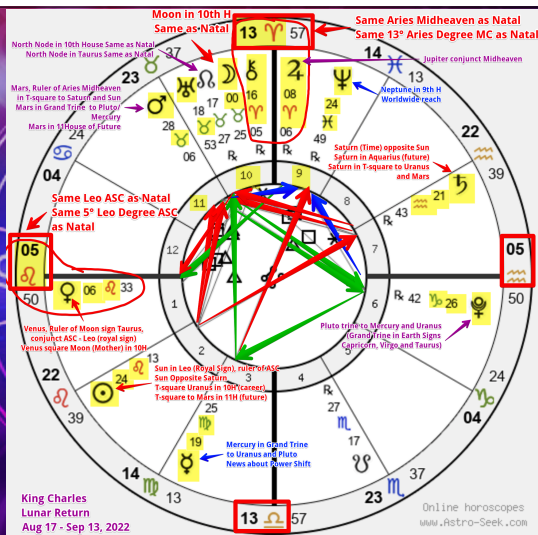

Calculate returns »

A table lists Charles' 12 Lunar Return Charts in 2022.
 In the middle column for **Aug 17, 2022**, click on "**Return Chart**".

Moon in Taurus ♉ 0°25' - Return on the same position:		
Jan 10, 2022, 15:38	Return chart	Birth Chart x Return Chart
Feb 6, 2022, 23:42	Return chart	Birth Chart x Return Chart
Mar 6, 2022, 08:49	Return chart	Birth Chart x Return Chart
Apr 2, 2022, 18:39	Return chart	Birth Chart x Return Chart
Apr 30, 2022, 02:08	Return chart	Birth Chart x Return Chart
May 27, 2022, 08:12	Return chart	Birth Chart x Return Chart
Jun 23, 2022, 13:48	Return chart	Birth Chart x Return Chart
Jul 20, 2022, 20:12	Return chart	Birth Chart x Return Chart
Aug 17, 2022, 04:10	Return chart	Birth Chart x Return Chart
Sep 13, 2022, 13:26	Return chart	Birth Chart x Return Chart
Oct 10, 2022, 22:51	Return chart	Birth Chart x Return Chart
Nov 7, 2022, 06:02	Return chart	Birth Chart x Return Chart
Dec 4, 2022, 12:26	Return chart	Birth Chart x Return Chart
Dec 31, 2022, 17:57	Return chart	Birth Chart x Return Chart

King Charles Lunar Return

Aug 17, 2022
 covers Sep. 8, 2022

King Charles 8.17.22 Lunar Return

Planets in Houses and Signs

- ASC Sign + Ruling Planet
- MC Sign + Ruling Planet
- Moon Sign's Ruling Planet
- Sun Sign
- Sun Sign's Ruling Planet
- Planets in 10th House
- Saturn (career)

King Charles 8.17.22 Lunar Return

Aspects to Planets and Angles

- ASC Sign + Ruling Planet
- MC Sign + Ruling Planet
- Moon Sign's Ruling Planet
- Sun Sign
- Sun Sign's Ruling Planet

King Charles: Aug 17 - Sep 13, 2023 Lunar Return