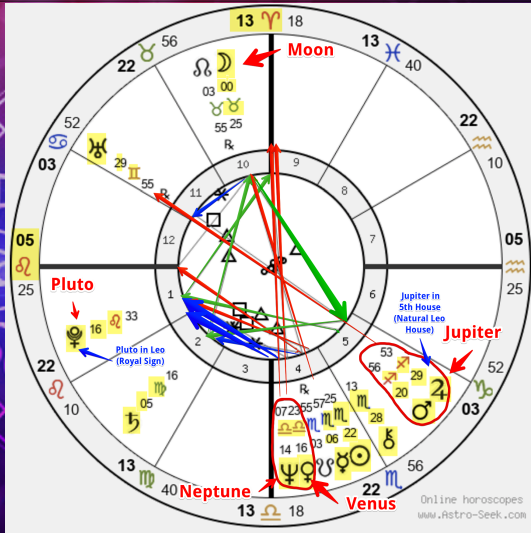

Natal Chart

2022 Solar Return Chart

King Charles: 2022 Solar Return and Natal Chart

Natal Main Aspects

Planet	Aspect	Planet	Orb	Aspect
Sun	♄ Square	Pluto	5°51'	Separating
Moon	♅ Opposition	Mercury	0°21'	Applying
Moon	♁ Trine	Mars	9°28'	Separating
Moon	♁ Trine	Jupiter	0°52'	Separating
Moon	♁ Trine	Saturn	4°50'	Applying
Mercury	♇ Sextile	Uranus	0°08'	Separating
Venus	♁ Conjunction	Neptune	2°15'	Separating
Venus	♇ Sextile	Pluto	0°10'	Applying
Mars	♁ Trine	Pluto	4°22'	Separating
Jupiter	♁ Trine	Saturn	5°22'	Applying
Jupiter	♅ Opposition	Uranus	0°52'	Applying
Neptune	♇ Sextile	Pluto	2°28'	Applying

Repeated Aspects:

Moon Trine Jupiter
Venus Sextile Pluto
Neptune Sextile Pluto

2022 SR Main Aspects

Planet	Aspect	Planet	Orb	Aspect
Sun	♁ Conjunction	Mercury	3°36'	Separating
Sun	♁ Conjunction	Venus	5°47'	Separating
Sun	♁ Trine	Jupiter	6°31'	Applying
Sun	♄ Square	Saturn	3°23'	Separating
Sun	♅ Opposition	Uranus	5°44'	Separating
Sun	♆ Trine	Neptune	0°58'	Applying
Sun	♇ Sextile	Pluto	4°01'	Applying
Moon	♁ Trine	Mercury	7°32'	Separating
Moon	♁ Trine	Venus	5°21'	Separating
Moon	♁ Trine	Jupiter	4°38'	Separating
Moon	♅ Opposition	Pluto	7°07'	Separating
Mercury	♁ Conjunction	Venus	2°11'	Applying
Mercury	♁ Trine	Jupiter	2°54'	Applying
Mercury	♆ Trine	Neptune	3°16'	Separating
Mercury	♇ Sextile	Pluto	0°25'	Applying
Venus	♁ Trine	Jupiter	0°43'	Applying
Venus	♁ Trine	Neptune	5°28'	Separating
Venus	♇ Sextile	Pluto	1°46'	Separating
Mars	♄ Square	Jupiter	5°01'	Separating
Mars	♁ Trine	Saturn	4°53'	Applying
Mars	♄ Square	Neptune	1°10'	Applying
Jupiter	♁ Conjunction	Neptune	6°11'	Applying
Jupiter	♇ Sextile	Pluto	2°29'	Applying
Saturn	♄ Square	Uranus	2°20'	Separating
Neptune	♇ Sextile	Pluto	3°41'	Separating

King Charles Natal Chart

Repeated Aspects in Natal Chart:

- Moon Trine Jupiter**
- Venus Sextile Pluto**
- Neptune Sextile Pluto**

King Charles 2022 Solar Return

Aspects to Planets and Angles

Repeated Aspects in Natal Chart: