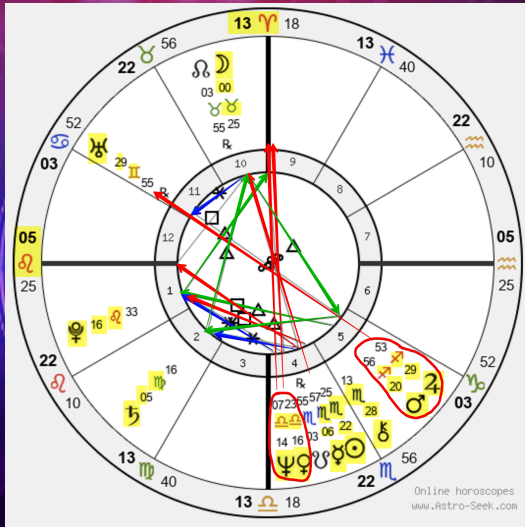

King Charles Natal Chart

11.14.1948
9:14 PM
London, England

Online horoscopes
www.Astro-Seek.com