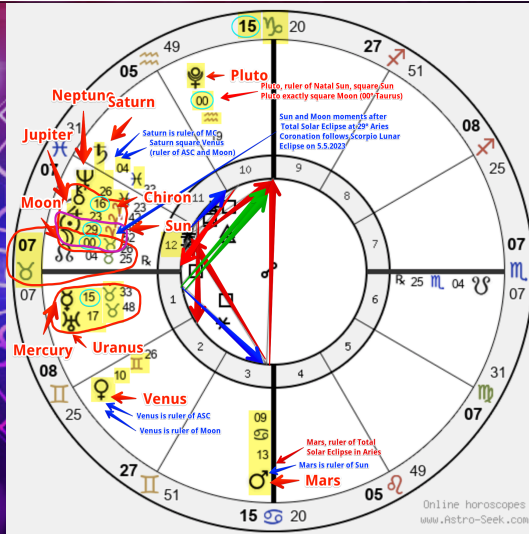

Current city for planet returns
 London, UK, England

Calculate returns >

Solar Return: **Moon**
 From Year: **2023**
 Location: **London, England**

A table lists Charles' 12 Lunar Return Charts in 2023. In the middle column for **April 20, 2023**, click on "Return Chart".

Moon in Taurus 0°25' - Return on the same position:		
Jan 28, 2023, 00:30	Return chart	Birth Chart x Return Chart
Feb 24, 2023, 09:15	Return chart	Birth Chart x Return Chart
Mar 23, 2023, 19:27	Return chart	Birth Chart x Return Chart
Apr 20, 2023, 06:15	Return chart	Birth Chart x Return Chart
May 17, 2023, 14:14	Return chart	Birth Chart x Return Chart
Jun 13, 2023, 20:18	Return chart	Birth Chart x Return Chart
Jul 11, 2023, 01:42	Return chart	Birth Chart x Return Chart
Aug 7, 2023, 08:10	Return chart	Birth Chart x Return Chart
Sep 3, 2023, 16:44	Return chart	Birth Chart x Return Chart
Oct 1, 2023, 03:01	Return chart	Birth Chart x Return Chart
Oct 28, 2023, 13:28	Return chart	Birth Chart x Return Chart
Nov 24, 2023, 21:13	Return chart	Birth Chart x Return Chart
Dec 22, 2023, 03:36	Return chart	Birth Chart x Return Chart
Jan 18, 2024, 08:57	Return chart	Birth Chart x Return Chart

King Charles Lunar Return April 20, 2023

covers May 6, 2023
Coronation

King Charles 4.20.2023 Lunar Return Planets in Houses and Signs

- ASC Sign + Ruling Planet
- MC Sign + Ruling Planet
- Moon Sign's Ruling Planet
- Sun Sign
- Sun Sign's Ruling Planet
- Planets in 10th House
- Saturn (career)

King Charles
4.20.2023 Lunar Return

Aspects to Planets
and Angles

- ASC Sign + Ruling Planet
- MC Sign + Ruling Planet
- Moon Sign's Ruling Planet
- Sun Sign
- Sun Sign's Ruling Planet
- Important degree numbers
- Stellium