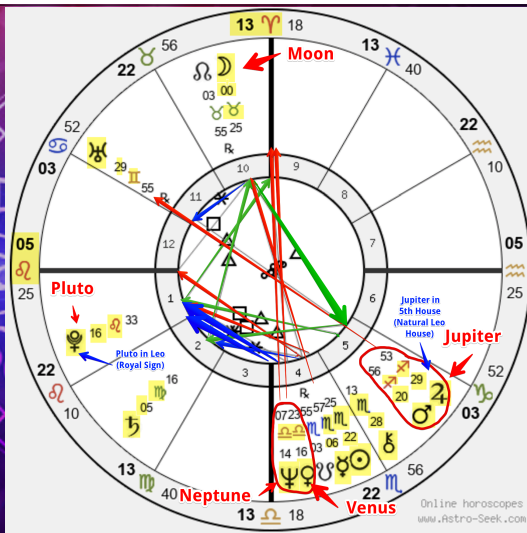

King Charles: 2022 Solar Return and Natal Chart

Natal Planet Receiving Most Aspects.

Scroll to **Main planet aspects** Table.

Main planet aspects:		
Transit planet	Aspect	Birth planet
♆ Neptune	☐ Square	♂ Mars
♆ Neptune	▲ Trine	☉ Sun
♅ Uranus	☐ Square	♇ Pluto
♄ Saturn	♆ Opposition	♇ Pluto
♄ Saturn	♁ Sextile	♂ Mars
♄ Saturn	▲ Trine	♀ Venus
♃ Jupiter	☐ Square	♃ Uranus
♃ Jupiter	☐ Square	♃ Jupiter
♂ Mars	♆ Opposition	♂ Mars
☉ Sun	♆ Conjunction	☉ Sun

King Charles: 2021 Solar Return and Natal Chart

Natal Planet Receiving Most Aspects.

Main planet aspects:		
Transit planet	Aspect	Birth planet
♆ Neptune	☐ Square	♂ Mars
♆ Neptune	▲ Trine	☉ Sun
♅ Uranus	☐ Square	♇ Pluto
♄ Saturn	♆ Opposition	♇ Pluto
♄ Saturn	♁ Sextile	♂ Mars
♄ Saturn	▲ Trine	♀ Venus
♃ Jupiter	☐ Square	♃ Uranus
♃ Jupiter	☐ Square	♃ Jupiter
♂ Mars	♆ Opposition	♂ Mars
☉ Sun	♆ Conjunction	☉ Sun

Natal **Mars** receives 3 aspects from 2022 Solar Return planets, more than any other Birth Planet.

Read the interpretation for all aspects (Mod. 2).

King Charles Natal Chart

Repeated Aspects in Natal Chart:

Moon Trine Jupiter
Venus Sextile Pluto
Neptune Sextile Pluto

King Charles
Lunar Return
April 20, 2023
(Coronation May 6, 2023)