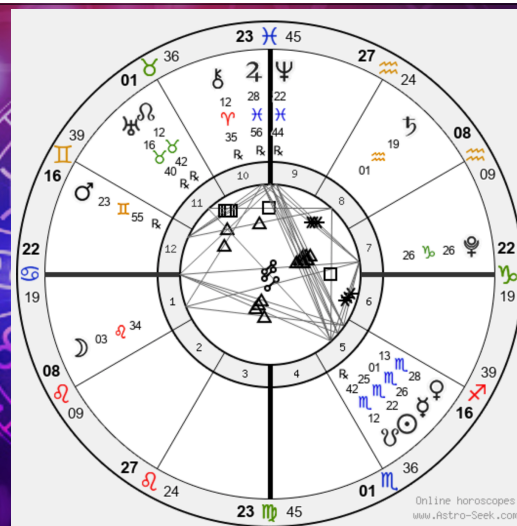

A table lists Charles' 12 Solar Return Charts, beginning with 2021. In the middle column for **Nov 14, 2022**, click on "**Return Chart**".

☉ Sun in Scorpio ♏ 22°25' - Return on the same position:		
Nov 14, 2021, 14:11	Return chart	Birth Chart x Return Chart
Nov 14, 2022, 20:02	Return chart	Birth Chart x Return Chart
Nov 15, 2023, 01:45	Return chart	Birth Chart x Return Chart
Nov 14, 2024, 07:35	Return chart	Birth Chart x Return Chart
Nov 14, 2025, 13:19	Return chart	Birth Chart x Return Chart
Nov 14, 2026, 19:03	Return chart	Birth Chart x Return Chart
Nov 15, 2027, 00:55	Return chart	Birth Chart x Return Chart
Nov 14, 2028, 06:40	Return chart	Birth Chart x Return Chart
Nov 14, 2029, 12:28	Return chart	Birth Chart x Return Chart
Nov 14, 2030, 18:26	Return chart	Birth Chart x Return Chart
Nov 15, 2031, 00:16	Return chart	Birth Chart x Return Chart
Nov 14, 2032, 06:08	Return chart	Birth Chart x Return Chart

King Charles 2022 Solar Return

London, England