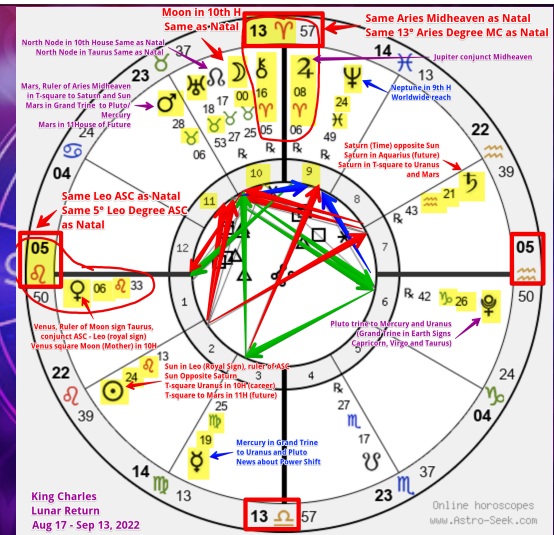

Repeated Aspects:
Mars Trine Pluto

King Charles Natal Chart

Repeated Aspects in Natal Chart:
Mars Trine Pluto

King Charles 8.17.22 Lunar Return

Aspects to Planets and Angles

Repeated Aspects in Natal Chart:
Mars Trine Pluto