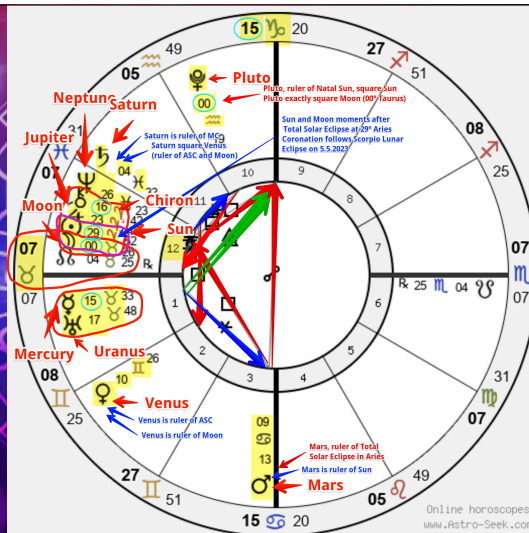

Aspects to Planets and Angles

Repeated Aspects in Natal Chart:

Sun Square Pluto

Neptune Sextile Pluto

SR SUN Square or Opposite SR Pluto

This is a time of the most profound transformation across all areas of your life - and can last for a number of consecutive years.

You are becoming more aware of how people get, maintain, and use power to reach goals or control their lives or others.

You may experience a threat to your power and how you handle the crisis will be life-changing. You will be asked to maintain your balance while tapping into your deepest, inner, spiritual resources.

Guard against reacting instantly to people or events with fear instead of asking for clarity and understanding. Discovering new paths to empowerment and success leads to life-long skills.

Set goals and focus on achievement so you can leverage the true potential of this astoundingly powerful period in your life.