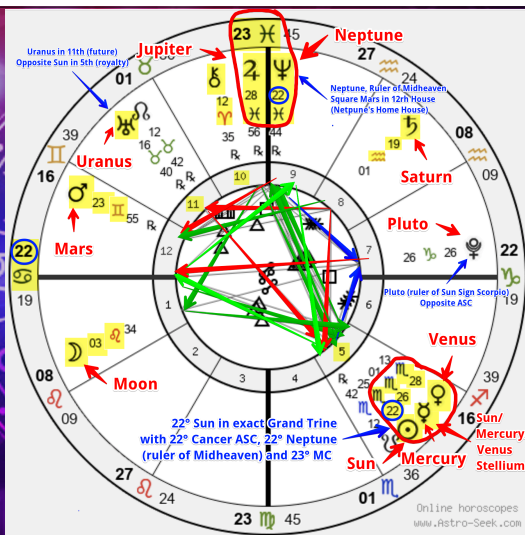

Houses Table

Houses:			
1: ♋ Cancer (ASC)	22°19'42"	7: ♑ Capricorn (DESC)	22°19'42"
2: ♌ Leo	8°09'34"	8: ♒ Aquarius	8°09'34"
3: ♌ Leo	27°24'30"	9: ♒ Aquarius	27°24'30"
4: ♍ Virgo (IC)	23°45'17"	10: ♓ Pisces (MC)	23°45'17"
5: ♏ Scorpio	1°36'29"	11: ♉ Taurus	1°36'29"
6: ♏ Sagittarius	16°39'44"	12: ♊ Gemini	16°39'44"

Note: **Mars** - a personal planet - is retrograde (Motion column).

MARS Retrograde in SR/LR Chart

Mars retrograde in the Solar or Lunar Return Chart means you can work on a long-term project - especially one that requires self-motivation where you repeatedly push yourself toward achievement.

You are a motivating force. No one else can get you to move. So it's highly unlikely you will be motivated by others.

If you don't motivate yourself or direct your energy consciously you will feel tired and listless.

King Charles 2022 Solar Return

Aspects to Planets and Angles

- Sun and Moon relationship
- Sun / Moon to ASC / MC
- Important Planetary Aspects
- Aspects to Ruler of MC
- Aspects to Ruler of ASC
- Stellium
- Special Degree Numbers
- Saturn (career)