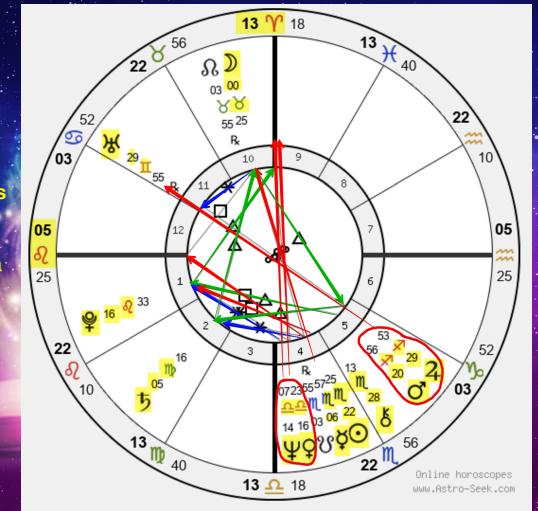

Midheaven (Career)

Midheaven (10th House cusp) = **13° Aries**

Mars (ruler of Midheaven) = **20° Sagittarius** in **5th House**

Midheaven opposite **Neptune** at 14° Libra

Midheaven opposite **Venus** at 16° Libra

Midheaven trine **Pluto** at 16° Leo

Mars (Midheaven ruler) trine **Pluto** (Sun sign ruler)

Mars sextile **Venus** (Moon sign ruler)

Mars sextile **Neptune**

King Charles

Midheaven (Career)

Midheaven (10th House cusp) = **13° Aries**

Mars (ruler of Midheaven) = **20° Sagittarius** in **5th House**

Midheaven opposite **Neptune** at 14° Libra

Midheaven opposite **Venus** at 16° Libra

Midheaven trine **Pluto** at 16° Leo

Mars (Midheaven ruler) trine **Pluto** (Sun sign ruler)

Mars sextile **Venus** (Moon sign ruler)

Mars sextile **Neptune**

10th House (Career)

Moon in **10th House**

Moon at **0° Taurus**

Venus (Moon sign ruler) at **16° Libra**

Venus opposite **Midheaven**

Moon trine **Jupiter**