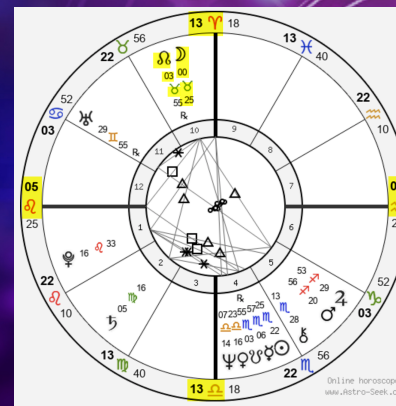

King Charles: September, 2022 Personal Month

Birthday = 11.14.1948

Personal Year in 2021/22 = 12/ 3

Personal Month in September, 2022:

12 + 9 (for September) = 21

2+1 = 3

In September, 2022 King Charles was in a **3 Personal Month**.

King Charles Natal Chart

King Charles Aug 17, 2022 Lunar Return

King Charles: 8.17.2022 Lunar Return and Natal Chart

Natal Chart

8.17.22 Lunar Return Chart

King Charles: 8.17.22 Lunar Return and Natal Chart