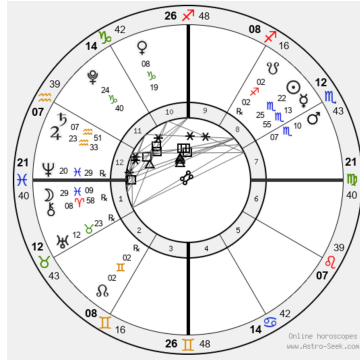

2021 Solar Return Chart

King Charles: 2021 Solar Return and Natal Chart

Natal Main Aspects

Planet	Aspect	Planet	Orb	Aspect
Sun	Square	Pluto	5°51'	Separating
Moon	Opposition	Mercury	6°31'	Applying
Moon	Trine	Mars	9°28'	Separating
Moon	Trine	Jupiter	0°32'	Separating
Moon	Trine	Saturn	4°50'	Applying
Moon	Sextile	Uranus	0°30'	Separating
Mercury	Sextile	Saturn	1°41'	Separating
Venus	Conjunction	Neptune	2°15'	Separating
Venus	Sextile	Pluto	0°10'	Applying
Mars	Trine	Pluto	4°23'	Separating
Jupiter	Trine	Saturn	5°22'	Applying
Jupiter	Opposition	Uranus	0°02'	Applying
Neptune	Sextile	Pluto	2°26'	Applying

No aspects are repeated.

2021 SR Main Aspects

Planet	Aspect	Planet	Orb	Aspect
Sun	Trine	Moon	6°43'	Separating
Sun	Conjunction	Mercury	8°29'	Applying
Sun	Square	Jupiter	1°08'	Applying
Sun	Trine	Neptune	1°56'	Separating
Sun	Sextile	Pluto	2°15'	Applying
Moon	Square	Venus	9°09'	Applying
Moon	Conjunction	Neptune	8°40'	Separating
Moon	Sextile	Pluto	4°28'	Separating
Mercury	Conjunction	Mars	3°47'	Separating
Mercury	Square	Saturn	6°03'	Separating
Mercury	Opposition	Saturn	1°31'	Separating
Venus	Sextile	Mars	1°48'	Applying
Venus	Trine	Uranus	4°04'	Applying
Mars	Square	Saturn	2°16'	Separating
Mars	Opposition	Uranus	2°15'	Applying
Saturn	Square	Uranus	4°31'	Applying

King Charles: 2021 Solar Return and Natal Chart

Natal Other Aspects

Object	Aspect	Planet	Orb	Aspect
Ascendant	Square	Moon	4°59'	Separating
Ascendant	Square	Mercury	1°32'	Applying
Ascendant	Square	Node	1°29'	Separating
MC	Opposition	Venus	3°04'	Applying
MC	Opposition	Neptune	0°49'	Applying
MC	Trine	Pluto	3°15'	Applying

No aspects are repeated.

2021 SR Other Aspects

Object	Aspect	Planet	Orb	Aspect
Ascendant	Trine	Sun	0°44'	Applying
Ascendant	Conjunction	Moon	7°28'	Applying
Ascendant	Conjunction	Neptune	1°11'	Separating
Ascendant	Sextile	Pluto	3°00'	Applying
MC	Square	Moon	2°21'	Applying
MC	Sextile	Jupiter	3°14'	Separating
MC	Square	Neptune	6°19'	Separating

King Charles: 2021 Solar Return and Natal Chart

Natal Planet Receiving Most Aspects.

Click on Nov, 14, 2021 Birth Chart x Return Chart.