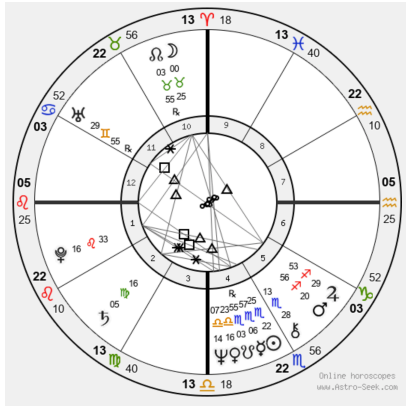

11.14.1948

9:14 PM

London, England

King Charles Natal Chart

Custom Graphics Wheel

Extended settings: House system, Aspects, Orbs

House system: **Placidus**

Aspect Orbs: **Default orbs**

Parallels of decl.: **Orb 1.2° (+/-112)**

Display:

- Fortune
- Vertex
- Chiron
- Lilith (- True)
- Lunar Nodes (- True)

Aspects to:

- Fortune
- Vertex
- Chiron
- Lilith
- Lunar Nodes
- ASC & MC

Minor aspects:

- 150° (Quincunx)
- 30° (Semi-Sextile)
- 45° (Octile)
- 135° (In-Octile)
- 72° (Quintile)
- 144° (Bi-Quintile)

Tropical/Sidereal:

Tropical zodiac

King Charles Natal Chart

Planets Table

Planets:

Planet	Sign	Degree	House	Motion
Sun:	♏ Scorpio	22°25'21"	end of 4	Direct
Moon:	♉ Taurus	0°25'51"	10	Direct
Mercury:	♏ Scorpio	6°57'25"	4	Direct
Venus:	♌ Libra	16°23'02"	4	Direct
Mars:	♐ Sagittarius	20°56'55"	5	Direct
Jupiter:	♐ Sagittarius	29°53'07"	5	Direct
Saturn:	♍ Virgo	5°15'02"	2	Direct
Uranus:	♊ Gemini	29°55'44"	11	Retrograde
Neptune:	♏ Libra	14°07'44"	4	Direct
Pluto:	♌ Leo	16°33'45"	1	Direct
Node:	♉ Taurus	3°55'59"	10	Retrograde
Lilith:	♏ Scorpio	13°02'34"	end of 8	Direct
Chiron:	♏ Scorpio	28°13'28"	5	Direct

Houses Table

Houses:

1: ♌ Leo (ASC)	5°25'08"	7: ♒ Aquarius (DESC)	5°25'08"
2: ♌ Leo	22°10'34"	8: ♒ Aquarius	22°10'34"
3: ♍ Virgo	13°40'06"	9: ♉ Pisces	13°40'06"
4: ♌ Libra (IC)	13°18'11"	10: ♉ Aries (MC)	13°18'11"
5: ♏ Scorpio	22°56'34"	11: ♉ Taurus	22°56'34"
6: ♏ Capricorn	3°52'00"	12: ♋ Cancer	3°52'00"