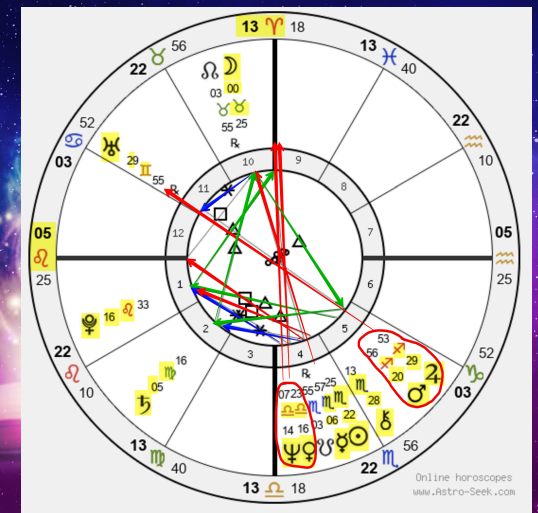

Mars (ruler of Midheaven) = **20° Sagittarius** in **5th House**

Midheaven opposite **Neptune** at 14° Libra

Midheaven opposite **Venus** at 16° Libra

Midheaven trine **Pluto** at 16° Leo

Mars (Midheaven ruler) trine **Pluto** (Sun sign ruler)

Mars sextile **Venus** (Moon sign ruler)

Mars sextile **Neptune**

10th House (Career)

Moon in **10th House**

Moon at **0° Taurus**

Venus (Moon sign ruler) at **16° Libra**

Venus opposite **Midheaven**

Moon trine **Jupiter**

Moon sextile **Uranus**

Mars trine **Saturn**

King Charles

10th House (Career)

Moon in **10th House**

Moon at **0° Taurus**

Venus (Moon sign ruler) at **16° Libra**

Venus opposite **Midheaven**

Moon trine **Jupiter**

Moon sextile **Uranus**

Solar/Lunar Returns Case Study King Charles

King Charles Solar Return - 2021

King Charles: Solar Return 2021

Since he was born on November 14, King Charles' Solar Return, at the time of his mother Queen Elizabeth II's death on September 8, 2022, began on his birthday in 2021.