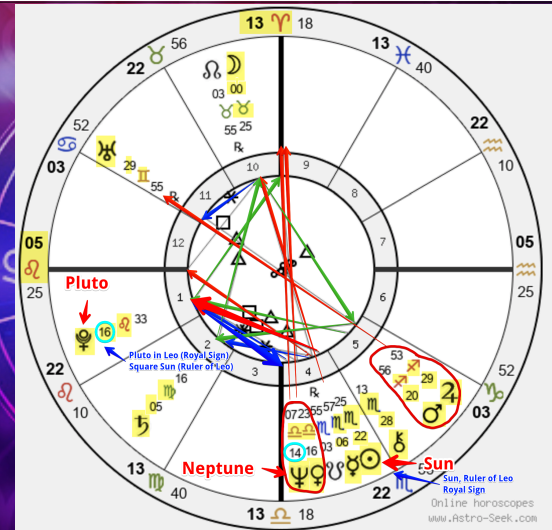

Repeated Aspects:

Sun Square Pluto

Neptune Sextile Pluto

King Charles Natal Chart

Repeated Aspects in Natal Chart:

Sun Square Pluto

Neptune Sextile Pluto

King Charles