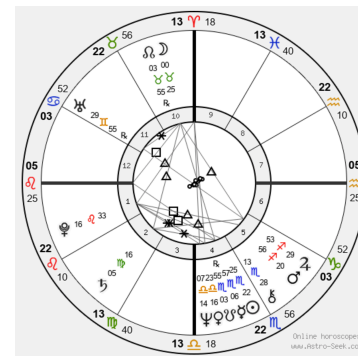

King Charles: 4.20.2023 Lunar Return and Natal Chart

Natal Chart