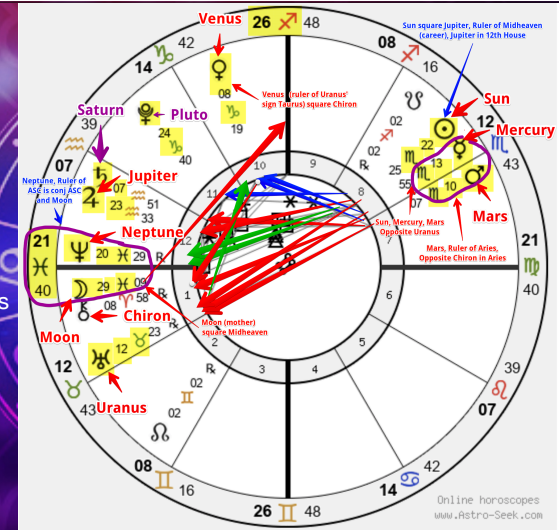

King Charles: 2021 Solar Return

Planets Table

Planet	Sign	Degree	House	Motion
Sun	♏ Scorpio	22°29'20"	8	Direct
Moon	♓ Pisces	29°09'09"	1	Direct
Mercury	♏ Scorpio	13°55'22"	8	Direct
Venus	♑ Capricorn	8°19'03"	10	Direct
Mars	♏ Scorpio	10°07'48"	7	Direct
Jupiter	♒ Aquarius	23°33'37"	12	Direct
Saturn	♒ Aquarius	7°51'46"	12	Direct
Uranus	♉ Taurus	12°23'24"	end of 1	Retrograde
Neptune	♓ Pisces	20°29'00"	end of 12	Retrograde
Pluto	♑ Capricorn	24°40'49"	11	Direct

Houses Table

Houses:	1:	2:	3:	4:	5:	6:	7:	8:	9:	10:	11:	12:
	♓ Pisces (ASC)	♉ Taurus	♊ Gemini	♈ Aries	♌ Taurus	♍ Cancer	♎ Virgo (DESC)	♏ Scorpio	♐ Sagittarius	♑ Capricorn	♒ Aquarius	♓ Pisces
	21°40'27"	12°43'19"	8°16'01"	26°48'03"	14°42'59"	7°39'44"	21°40'27"	12°43'19"	8°16'01"	26°48'03"	14°42'59"	7°39'44"

Note: **No Personal Planets** - Sun, Moon, Mercury, Venus, Mars - are retrograde (Motion column).

King Charles 2021 Solar Return

Aspects to Planets and Angles

- Sun and Moon relationship
- Sun / Moon to ASC / MC
- Important Planetary Aspects
- Aspects to Ruler of MC
- Aspects to Ruler of ASC
- Stellium
- Special Degree Numbers
- Saturn (career)