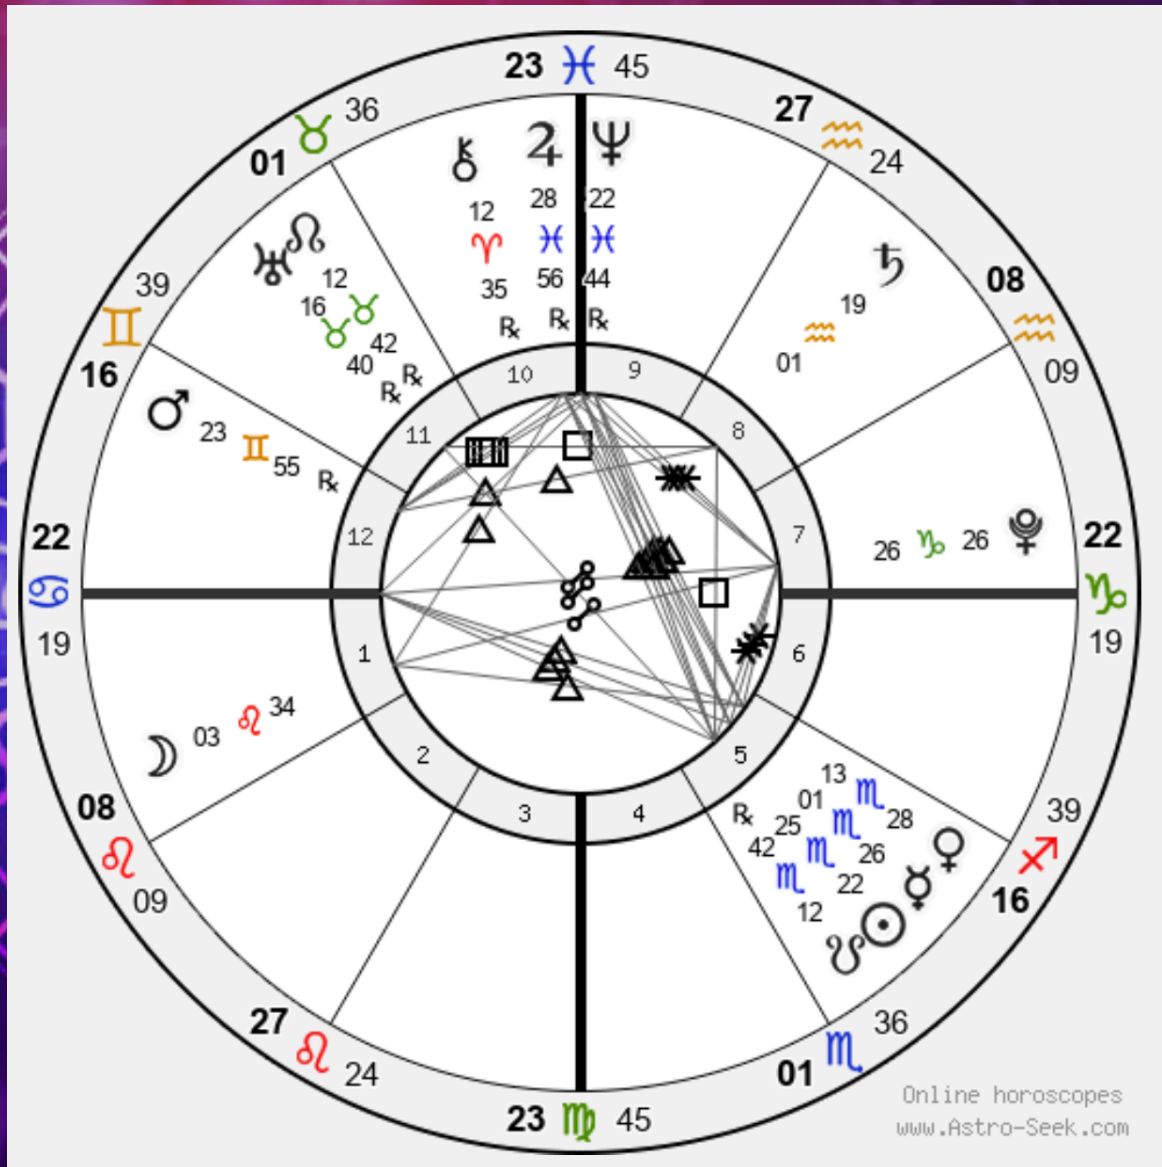

King Charles 2022 Solar Return

London, England