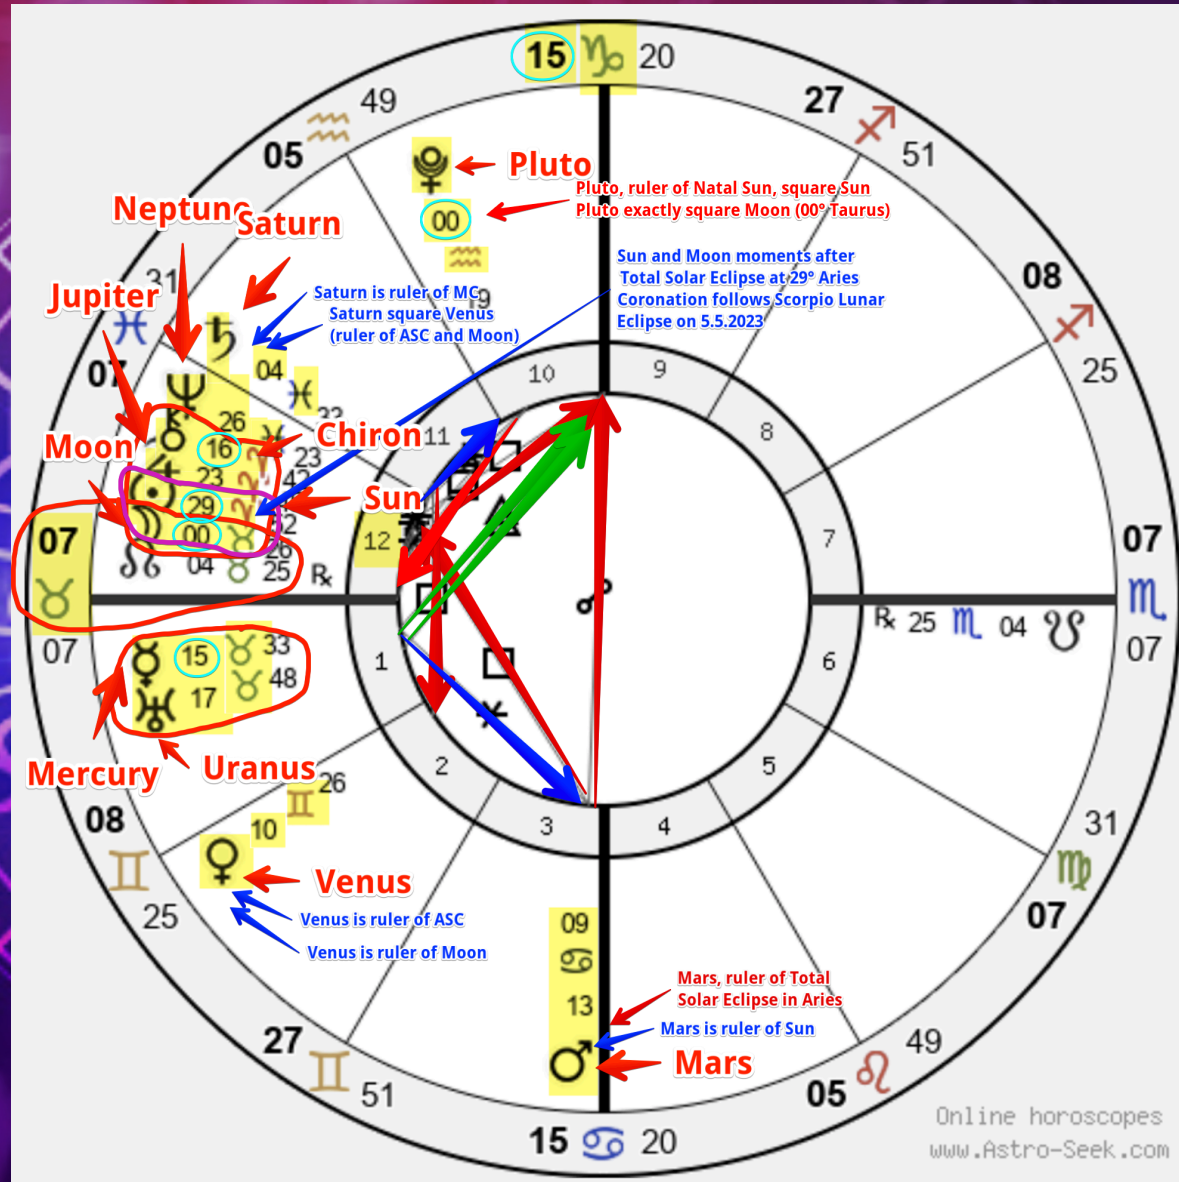

Moon Sign's Ruling Planet

Sun Sign

Sun Sign's Ruling Planet

Planets in 10th House

Saturn (career)

King Charles

4.20.2023 Lunar Return

Aspects to Planets and Angles

ASC Sign + Ruling Planet

MC Sign + Ruling Planet

Moon Sign's Ruling Planet

Sun Sign

Sun Sign's Ruling Planet

Important degree numbers

Stellium

King Charles: April 20 Lunar Return - Coronation May 6