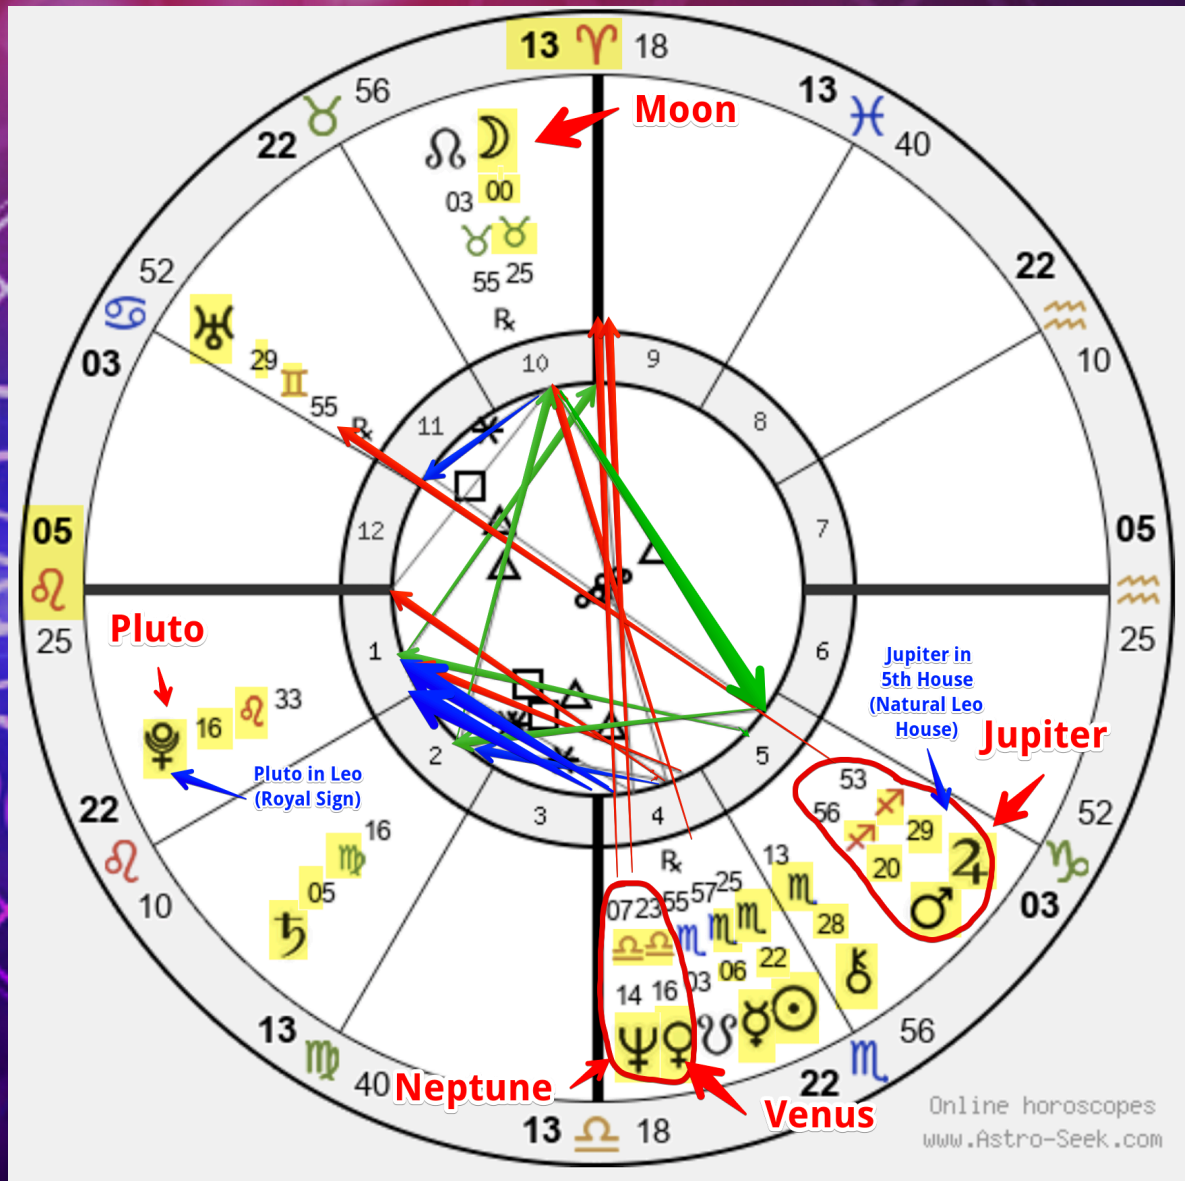

King Charles Natal Chart

Repeated Aspects in Natal Chart:

- **Moon Trine Jupiter**
- **Venus Sextile Pluto**
- **Neptune Sextile Pluto**