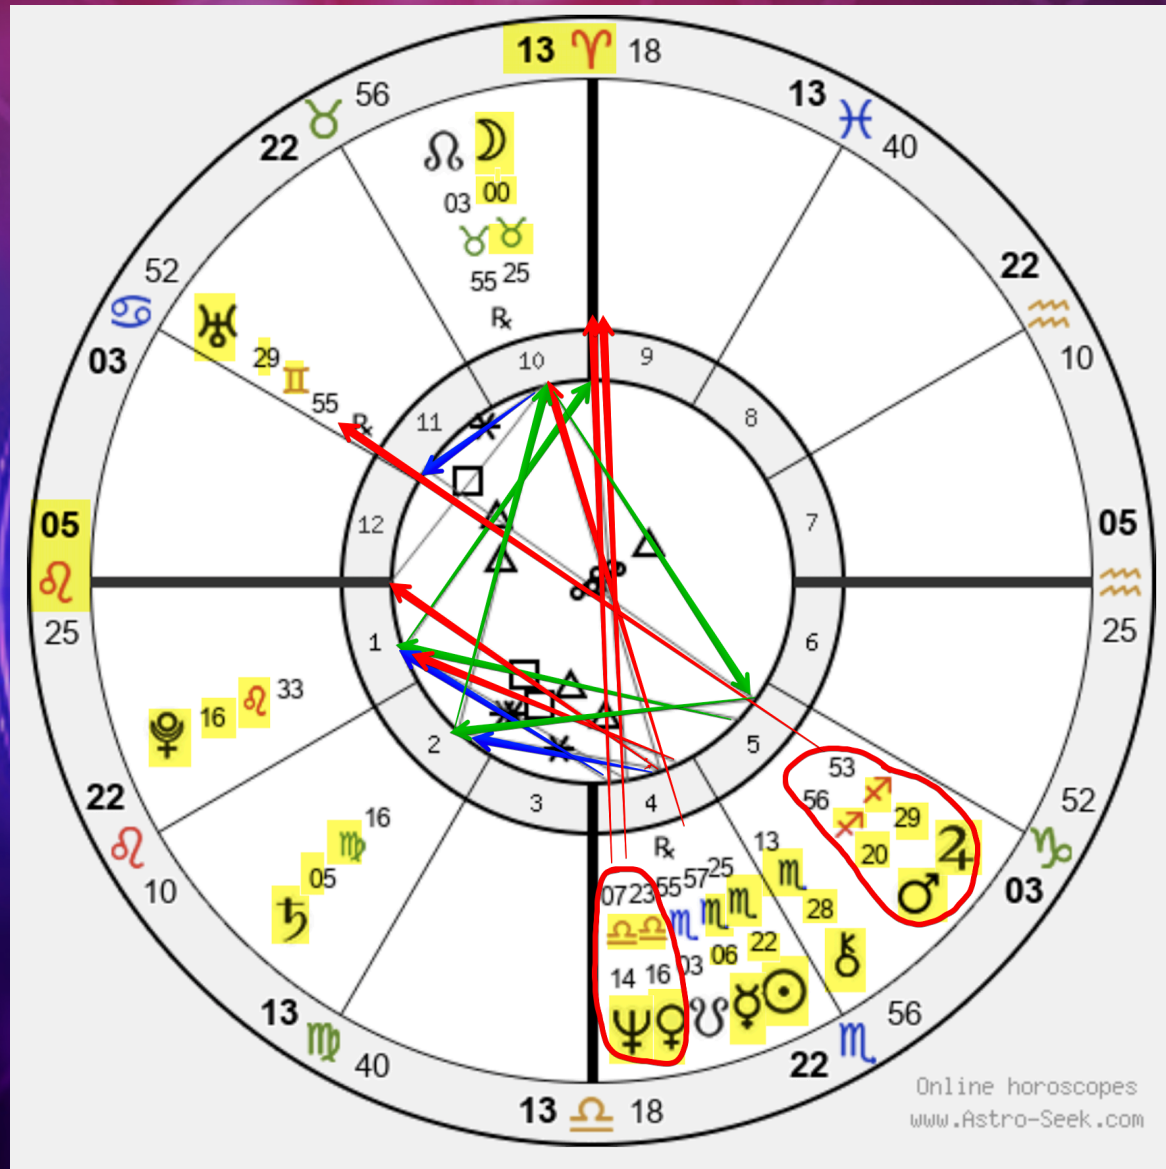

King Charles Natal Chart

11.14.1948

9:14 PM

London, England

Mother Queen Elizabeth II Natal Chart

4.21.1926

2:40 AM

London, England

Elizabeth II, Queen of England

Female

Apr 21 1926, Wed

2:40 AM BST -1:00

London, England

Geocentric

Tropical

Placidus