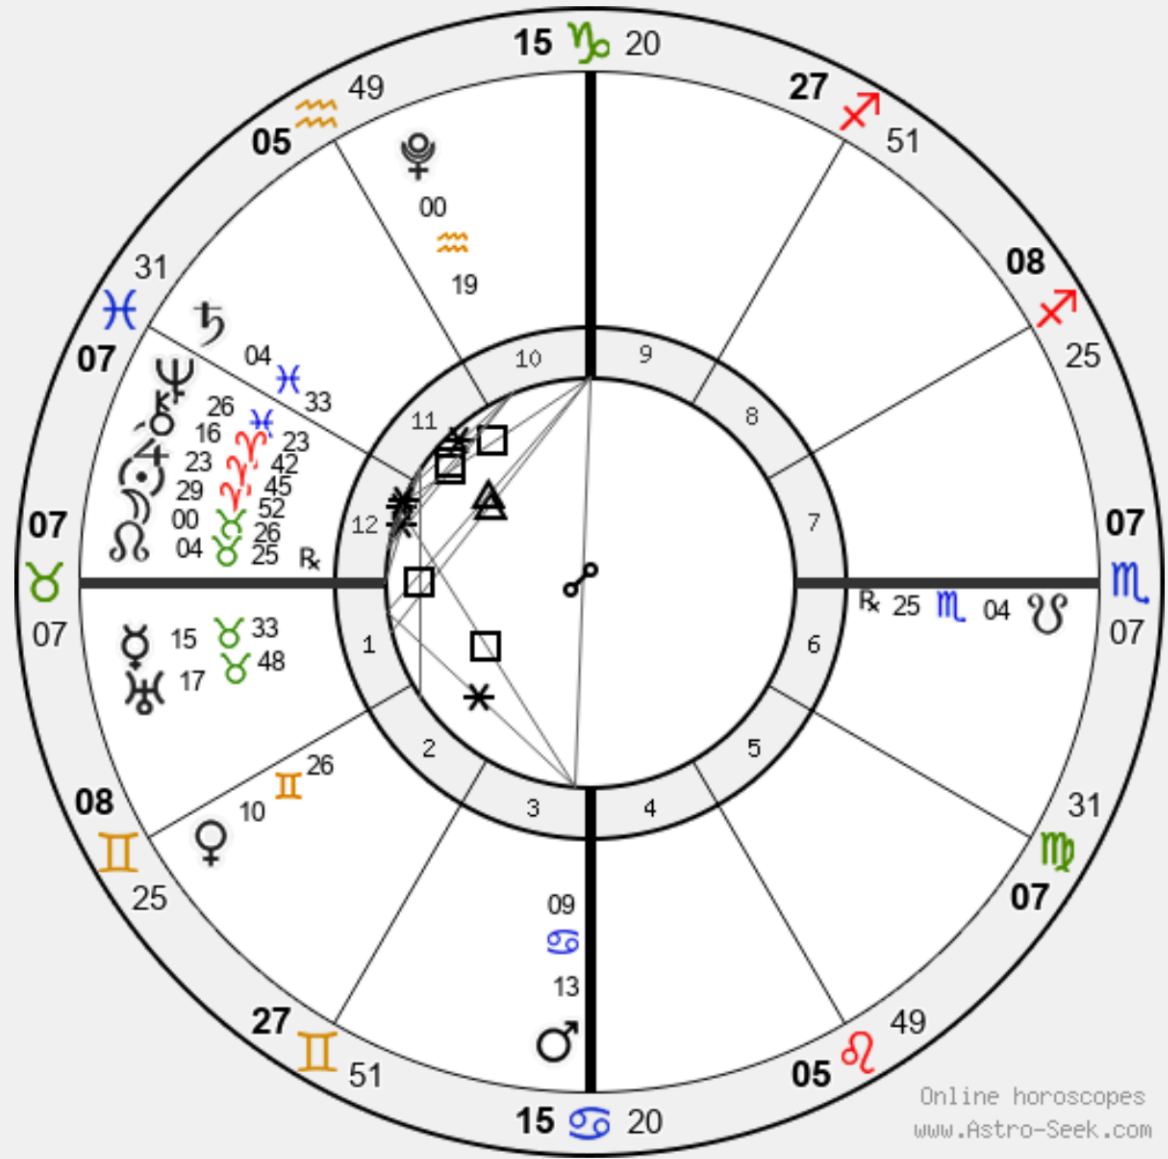

King Charles Lunar Return

April 20, 2023

covers May 6, 2023
Coronation