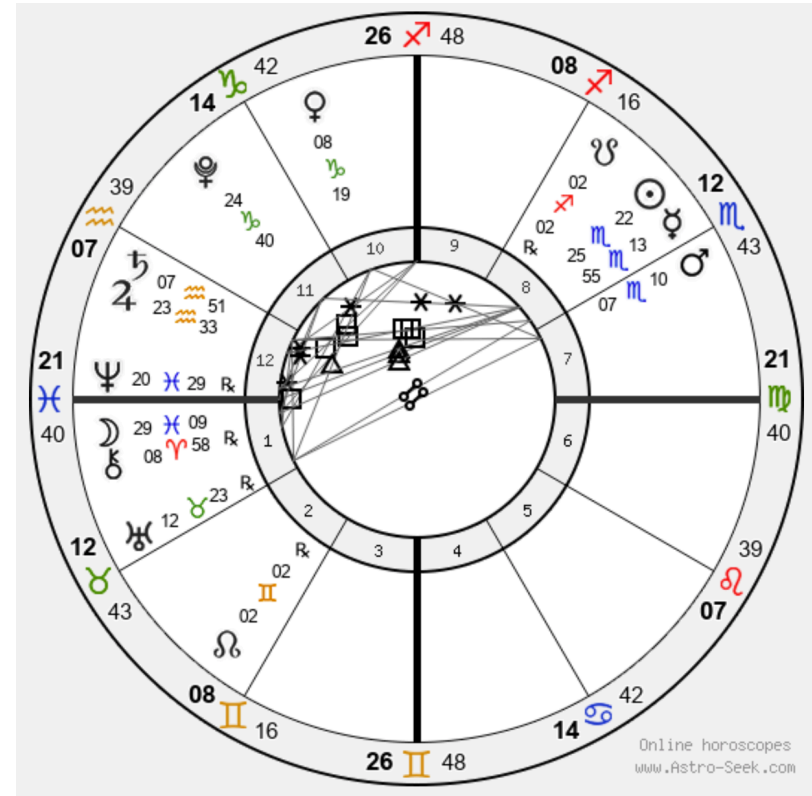

King Charles: 2021/22 Personal Year

Birthday = 11.14.1948

Personal Year in 2021/22:

11.14.**2021**

$$1+1 + 1+4 + 2+0+2+1 = 12$$

$$12 = 1+2 = \mathbf{3}$$

From Nov, 2021 = Nov, 2022 King Charles was
in a **3 Personal Year**.

King Charles: 2021 Solar Return and Natal Chart

Natal Chart

2021 Solar Return Chart

King Charles: 2021 Solar Return and Natal Chart

Natal Main Aspects

Main aspects:		show interpretations >		
Planet	Aspect	Planet	Orb *	Aspect *
☉ Sun	☐ Square	♇ Pluto	5°51'	Separating
☾ Moon	♁ Opposition	☿ Mercury	6°31'	Applying
☾ Moon	▲ Trine	♂ Mars	9°28'	Separating
☾ Moon	▲ Trine	♃ Jupiter	0°32'	Separating
☾ Moon	▲ Trine	♄ Saturn	4°50'	Applying
☾ Moon	✳ Sextile	♅ Uranus	0°30'	Separating
☿ Mercury	✳ Sextile	♄ Saturn	1°41'	Separating
♀ Venus	♁ Conjunction	♆ Neptune	2°15'	Separating
♀ Venus	✳ Sextile	♇ Pluto	0°10'	Applying
♂ Mars	▲ Trine	♇ Pluto	4°23'	Separating
♃ Jupiter	▲ Trine	♄ Saturn	5°22'	Applying
♃ Jupiter	♁ Opposition	♅ Uranus	0°02'	Applying
♆ Neptune	✳ Sextile	♇ Pluto	2°26'	Applying