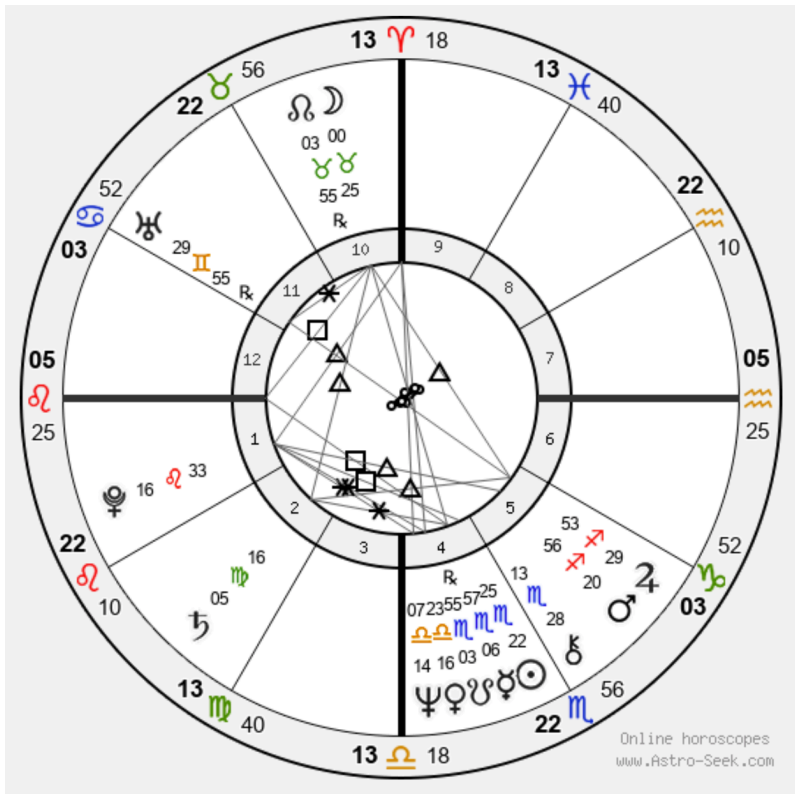

King Charles Natal Chart

King Charles Aug 17, 2022 Lunar Return

King Charles: 8.17.2022 Lunar Return and Natal Chart

Natal Chart

8.17.22 Lunar Return Chart

King Charles: 8.17.22 Lunar Return and Natal Chart