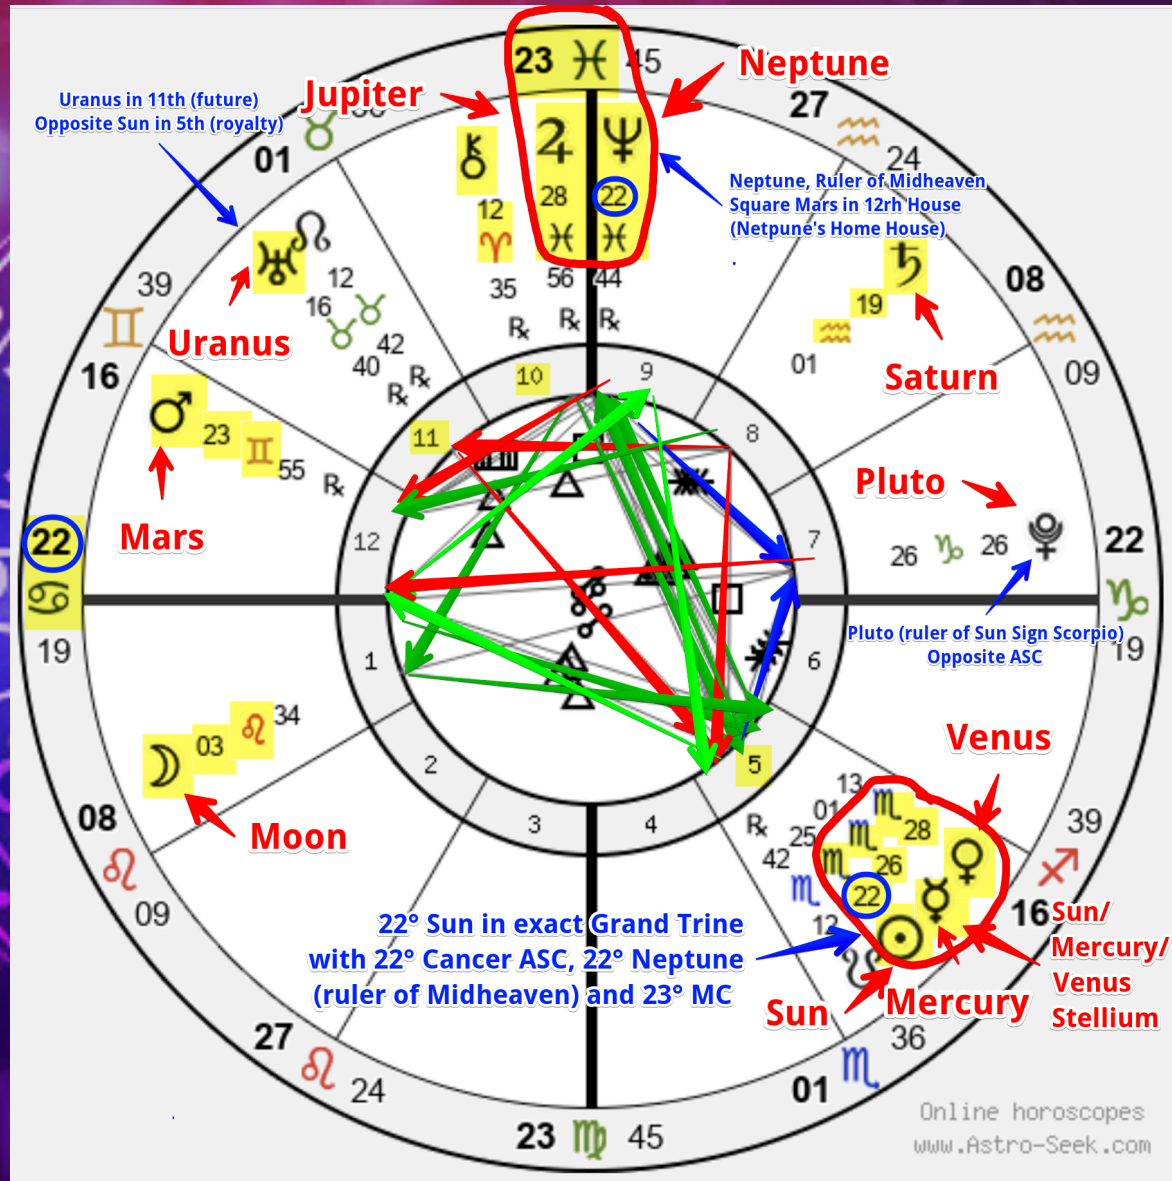

King Charles

2022 Solar Return

Aspects to Planets and Angles

- Sun and Moon relationship
- Sun / Moon to ASC / MC
- Important Planetary Aspects
- Aspects to Ruler of MC
- Aspects to Ruler of ASC
- Stellium
- Special Degree Numbers
- Saturn (career)