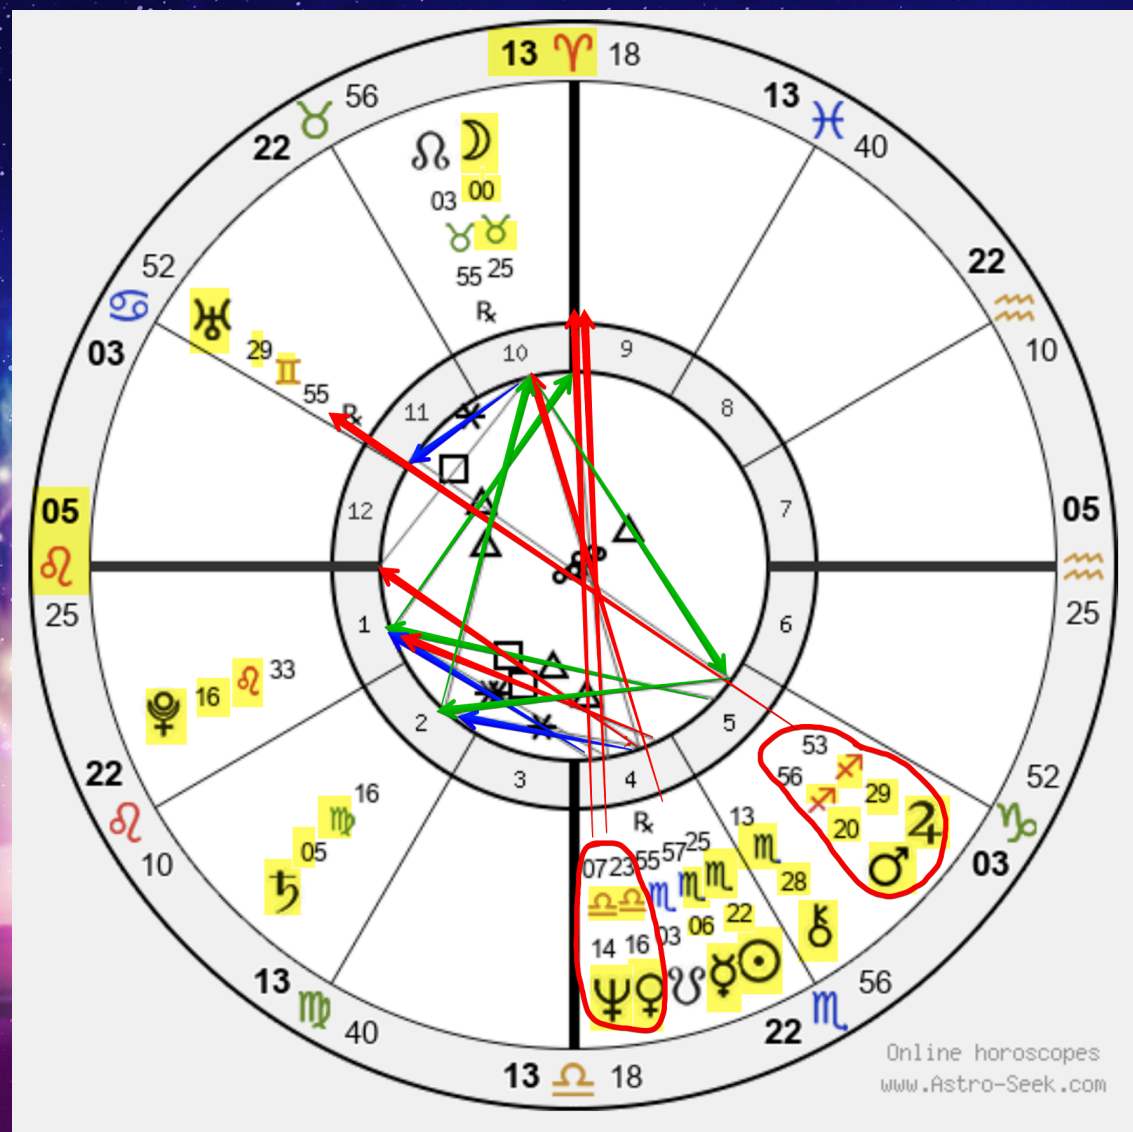

Moon = **0° Taurus** in **10th House**

Venus (ruler of Taurus) = **16° Libra** in **4th House**

*Note: 1st, 4th and 10th Houses are all **Angles**.*

King Charles

Sun, Moon, Ascendant, Ruling Planets

Sun = 22° Scorpio in 4th House

Pluto (ruler of Scorpio) = 16° Leo in 1st House

Ascendant (1st House cusp) = 5° Leo

Sun (ruler of Ascendant) = 22° Scorpio in 4th House

Moon = 0° Taurus in 10th House

Venus (ruler of Taurus) = 16° Libra in 4th House

Note: 1st, 4th and 10th Houses are all Angles.

Midheaven (Career)

Midheaven (10th House cusp) = **13° Aries**

Mars (ruler of Midheaven) = **20° Sagittarius** in **5th House**

Midheaven opposite **Neptune** at 14° Libra