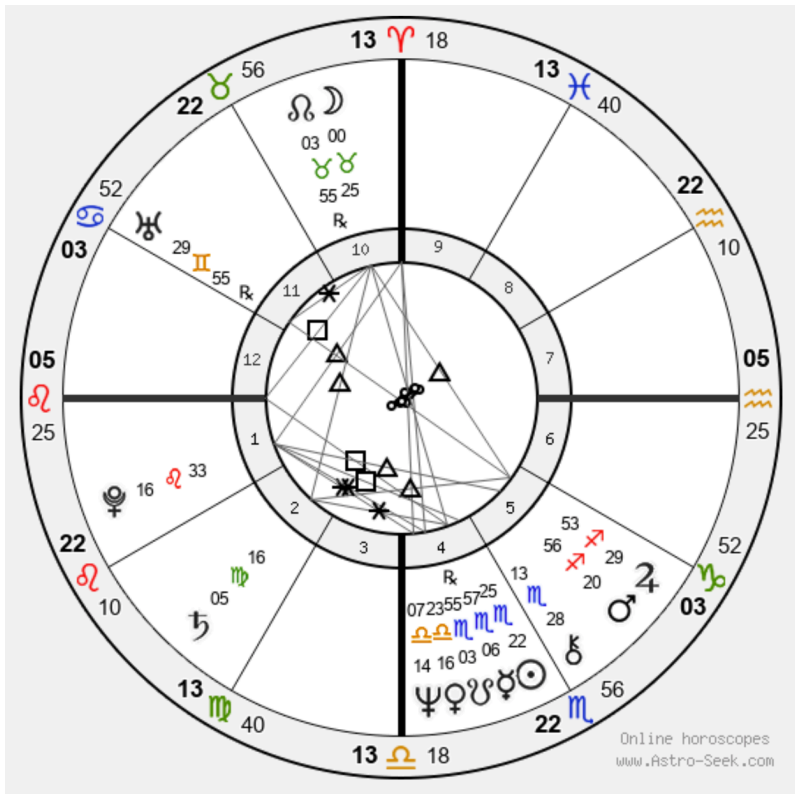

King Charles: 2021/22 Personal Year

Birthday = 11.14.1948

Personal Year in 2022/23:

11.14.**2022**

$$1+1 + 1+4 + 2+0+2+2 = \mathbf{13}$$

$$13 = 1+3 = \mathbf{4}$$

From Nov, 2022 = Nov, 2023 King Charles was
in a **4 Personal Year**.

King Charles: 2022 Solar Return and Natal Chart

Natal Chart

2022 Solar Return Chart

King Charles: 2022 Solar Return and Natal Chart

Natal Main Aspects

Main aspects:		show interpretations >		
Planet	Aspect	Planet	Orb *	Aspect *
☉ Sun	☐ Square	♇ Pluto	5°51'	Separating
☾ Moon	♁ Opposition	☿ Mercury	6°31'	Applying
☾ Moon	♂ Trine	♂ Mars	9°28'	Separating
☾ Moon	♂ Trine	♃ Jupiter	0°32'	Separating
☾ Moon	♂ Trine	♄ Saturn	4°50'	Applying
☾ Moon	♆ Sextile	♅ Uranus	0°30'	Separating
☿ Mercury	♆ Sextile	♄ Saturn	1°41'	Separating
♀ Venus	♁ Conjunction	♆ Neptune	2°15'	Separating
♀ Venus	♆ Sextile	♇ Pluto	0°10'	Applying
♂ Mars	♂ Trine	♇ Pluto	4°23'	Separating
♃ Jupiter	♂ Trine	♄ Saturn	5°22'	Applying
♃ Jupiter	♁ Opposition	♅ Uranus	0°02'	Applying
♆ Neptune	♆ Sextile	♇ Pluto	2°26'	Applying