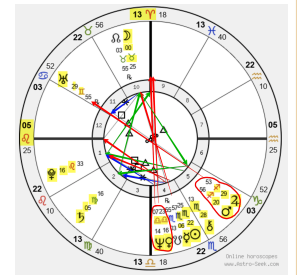

10th House (Career)

Moon in **10th House**

Moon at **0° Taurus**

Venus (Moon sign ruler) at **16° Libra**

Venus opposite **Midheaven**

Moon trine **Jupiter**

Moon sextile **Uranus**

Mars trine **Saturn**