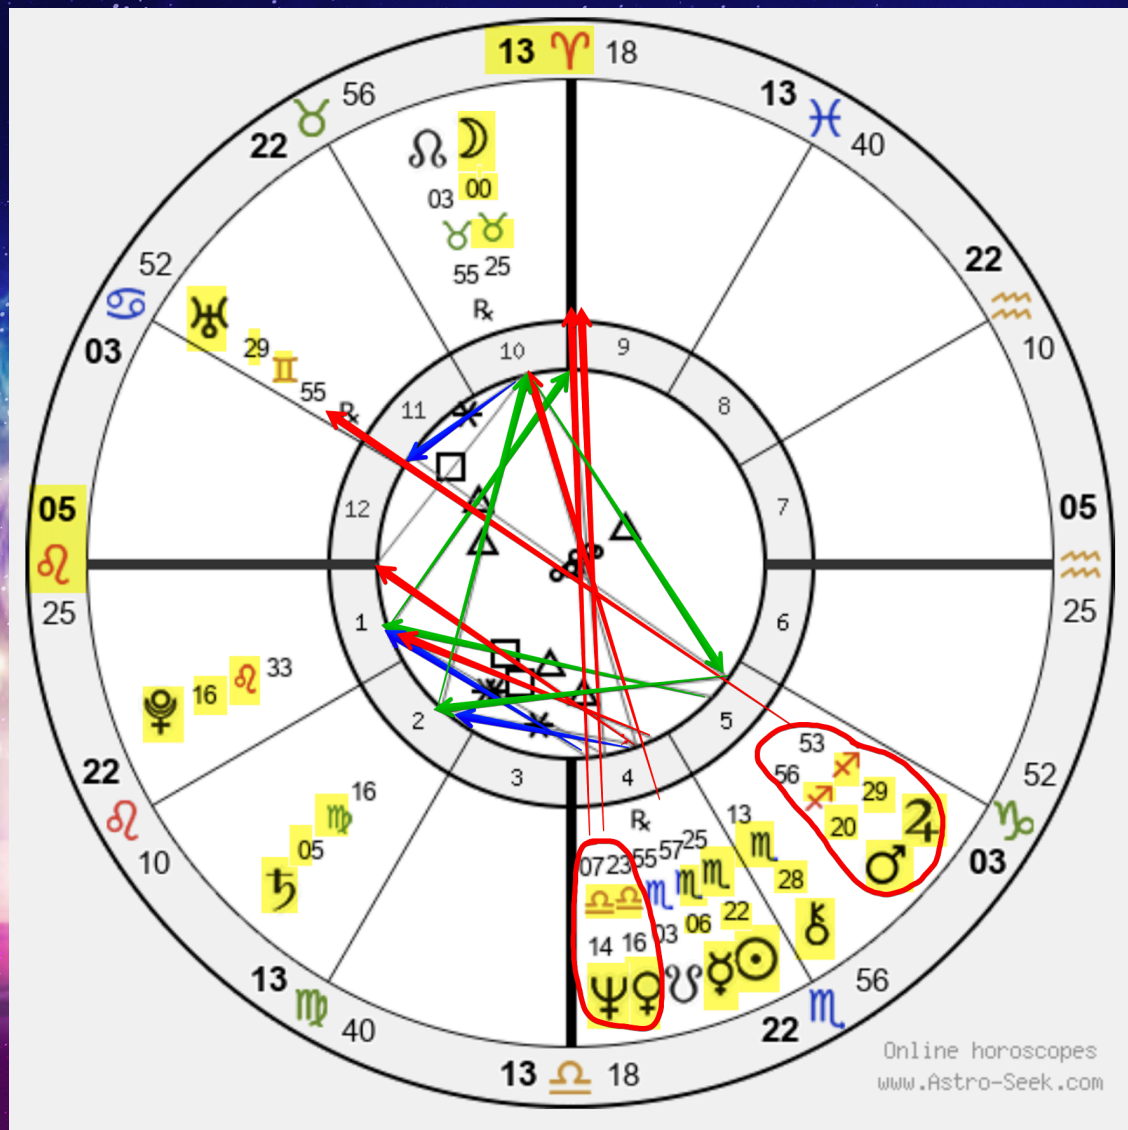

Midheaven opposite **Venus** at 16° Libra

Midheaven trine **Pluto** at 16° Leo

Mars (Midheaven ruler) **trine Pluto** (Sun sign ruler)

Mars **sextile Venus** (Moon sign ruler)

Mars **sextile Neptune**

King Charles

Midheaven (Career)

Midheaven (10th House cusp) = 13° Aries

Mars (ruler of Midheaven) = 20° Sagittarius in 5th House

Midheaven opposite Neptune at 14° Libra

Midheaven opposite Venus at 16° Libra

Midheaven trine Pluto at 16° Leo

Mars (Midheaven ruler) trine Pluto (Sun sign ruler)

Mars sextile Venus (Moon sign ruler)

Mars sextile Neptune

10th House (Career)

Moon in **10th House**

Moon at **0° Taurus**

Venus (Moon sign ruler) at **16° Libra**