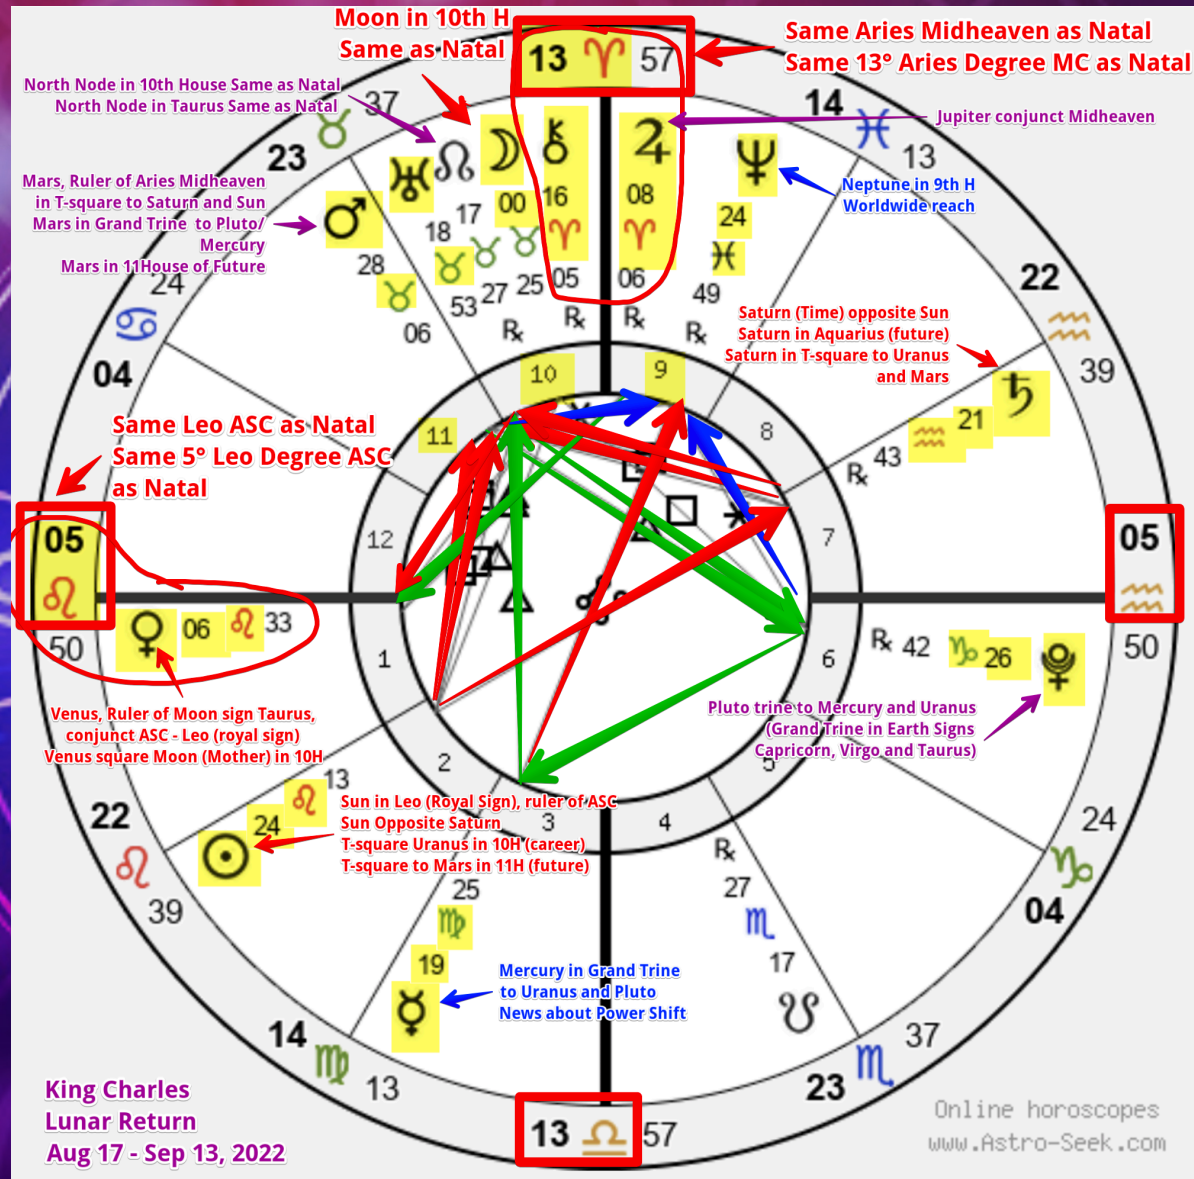

King Charles

8.17.22 Lunar Return

Planets in Houses and Signs

ASC Sign + Ruling Planet

MC Sign + Ruling Planet

Moon Sign's Ruling Planet

Sun Sign

Sun Sign's Ruling Planet

Planets in 10th House

Saturn (career)