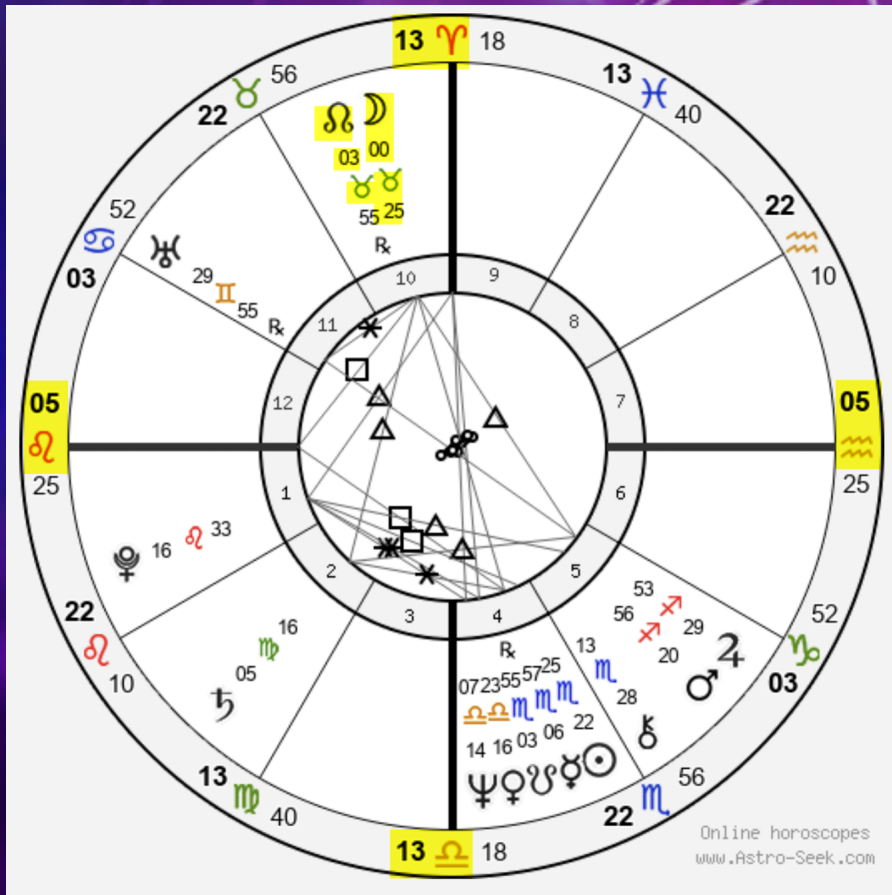

King Charles: September, 2022 Personal Month

Birthday = 11.14.1948

Personal Year in 2021/22 = 12/ **3**

Personal Month in September, 2022:

12 + 9 (for September) = 21

2+1 = **3**

In September, 2022 King Charles was in a **3 Personal Month**.

King Charles Natal Chart

King Charles Aug 17, 2022 Lunar Return

King Charles: 8.17.2022 Lunar Return and Natal Chart

Natal Chart

8.17.22 Lunar Return Chart

King Charles: 8.17.22 Lunar Return and Natal Chart