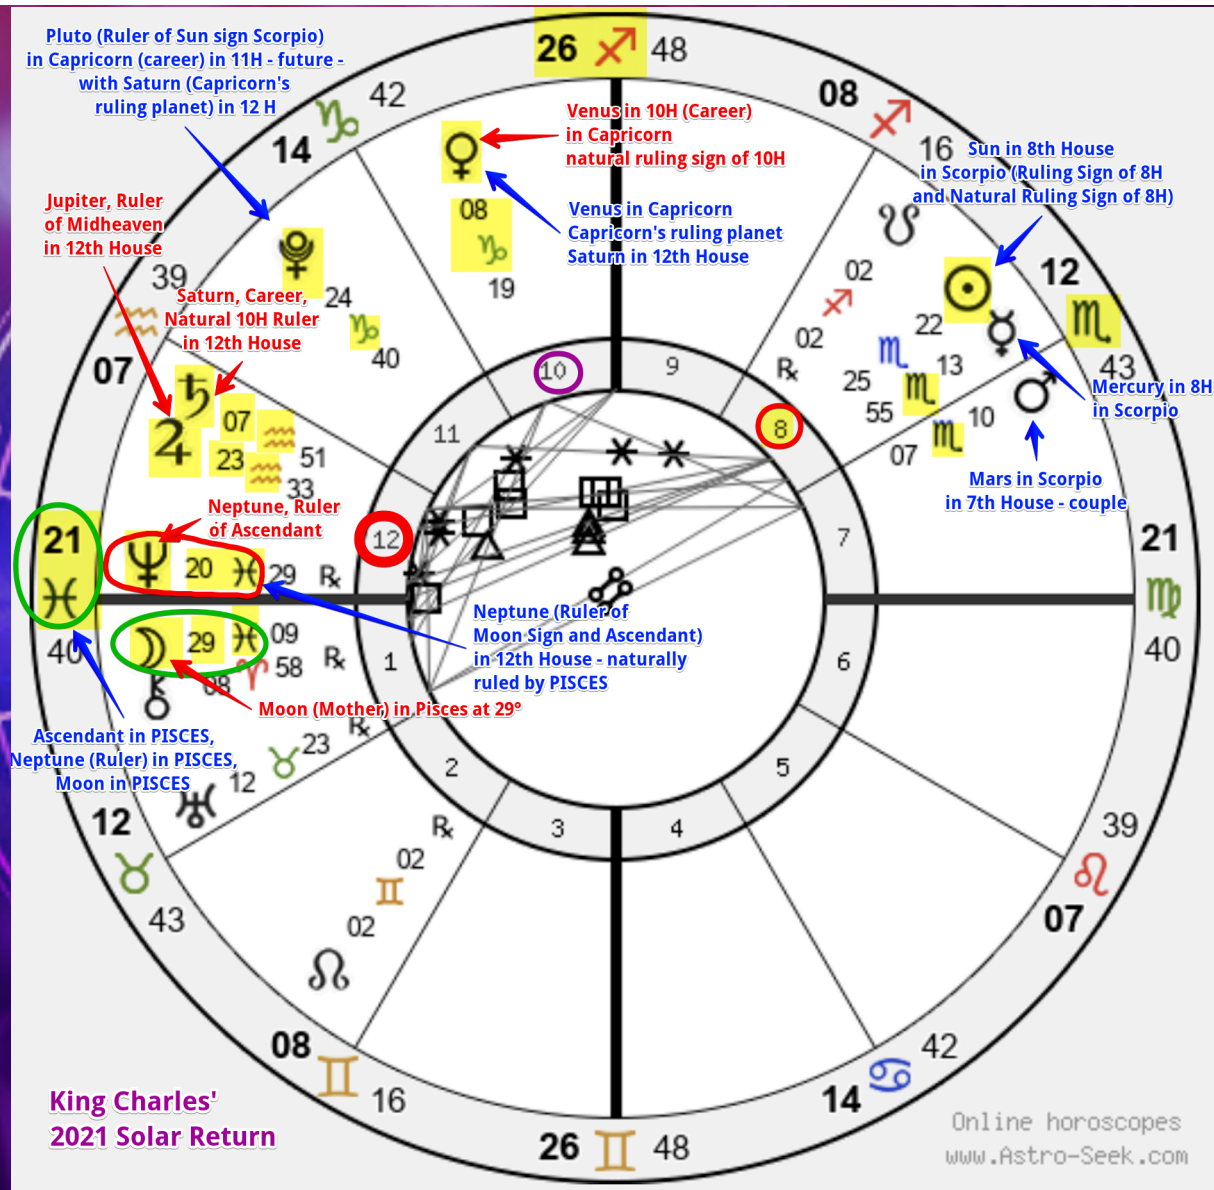

King Charles 2021 Solar Return

Planets in Houses and Signs

ASC Sign + Ruling Planet

MC Sign + Ruling Planet

Sun Sign's Ruling Planet

Moon Sign

Moon Sign's Ruling Planet

Planets in 10th House

Saturn (career)