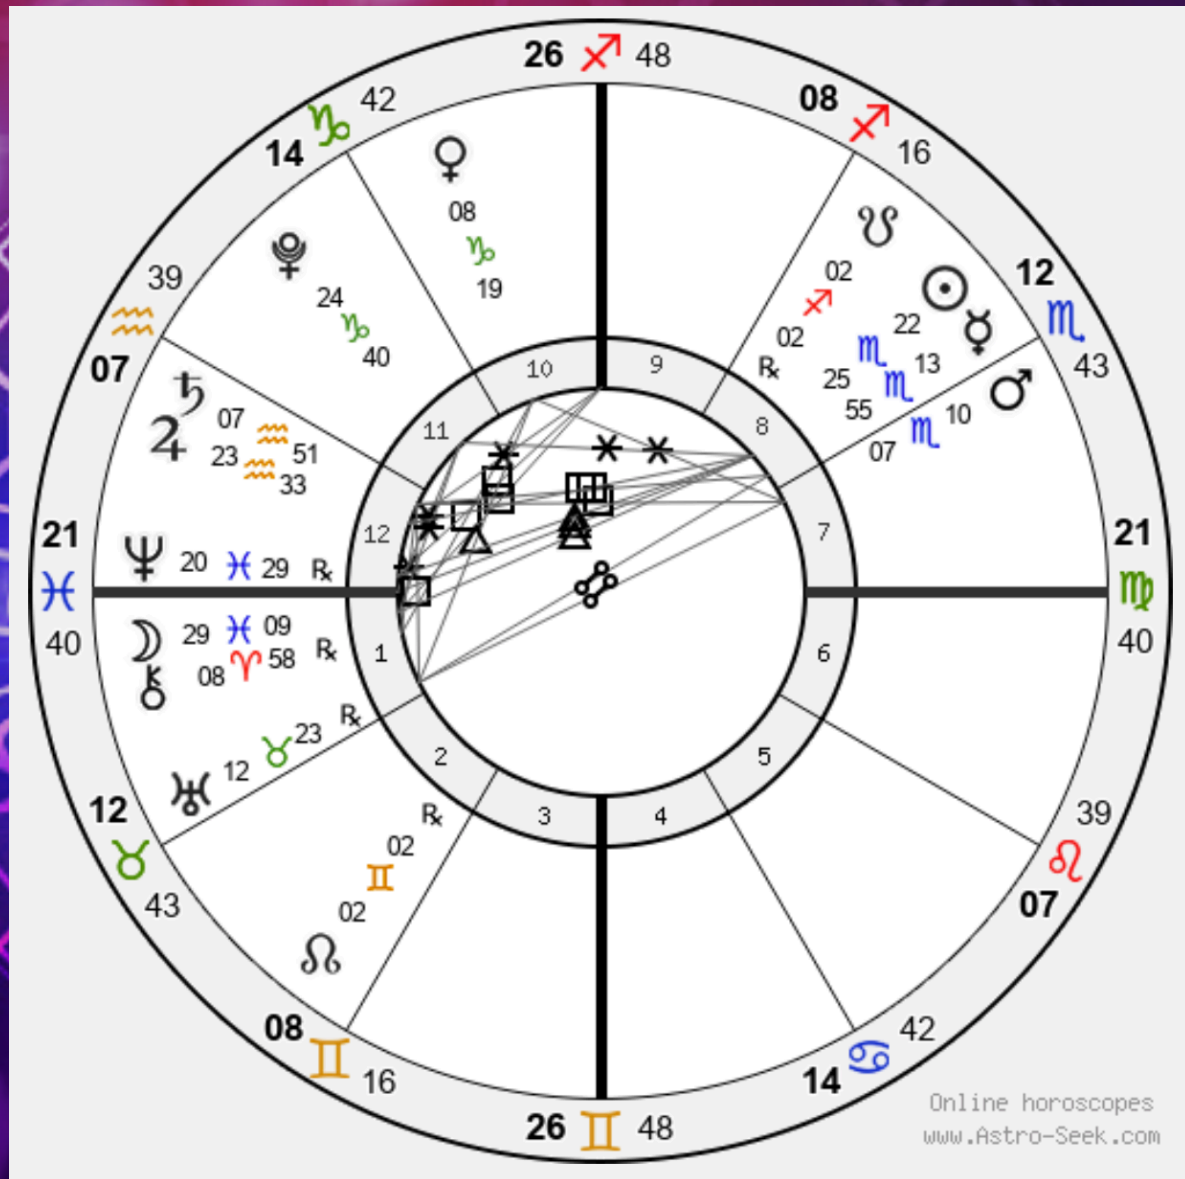

King Charles 2021 Solar Return

London, England