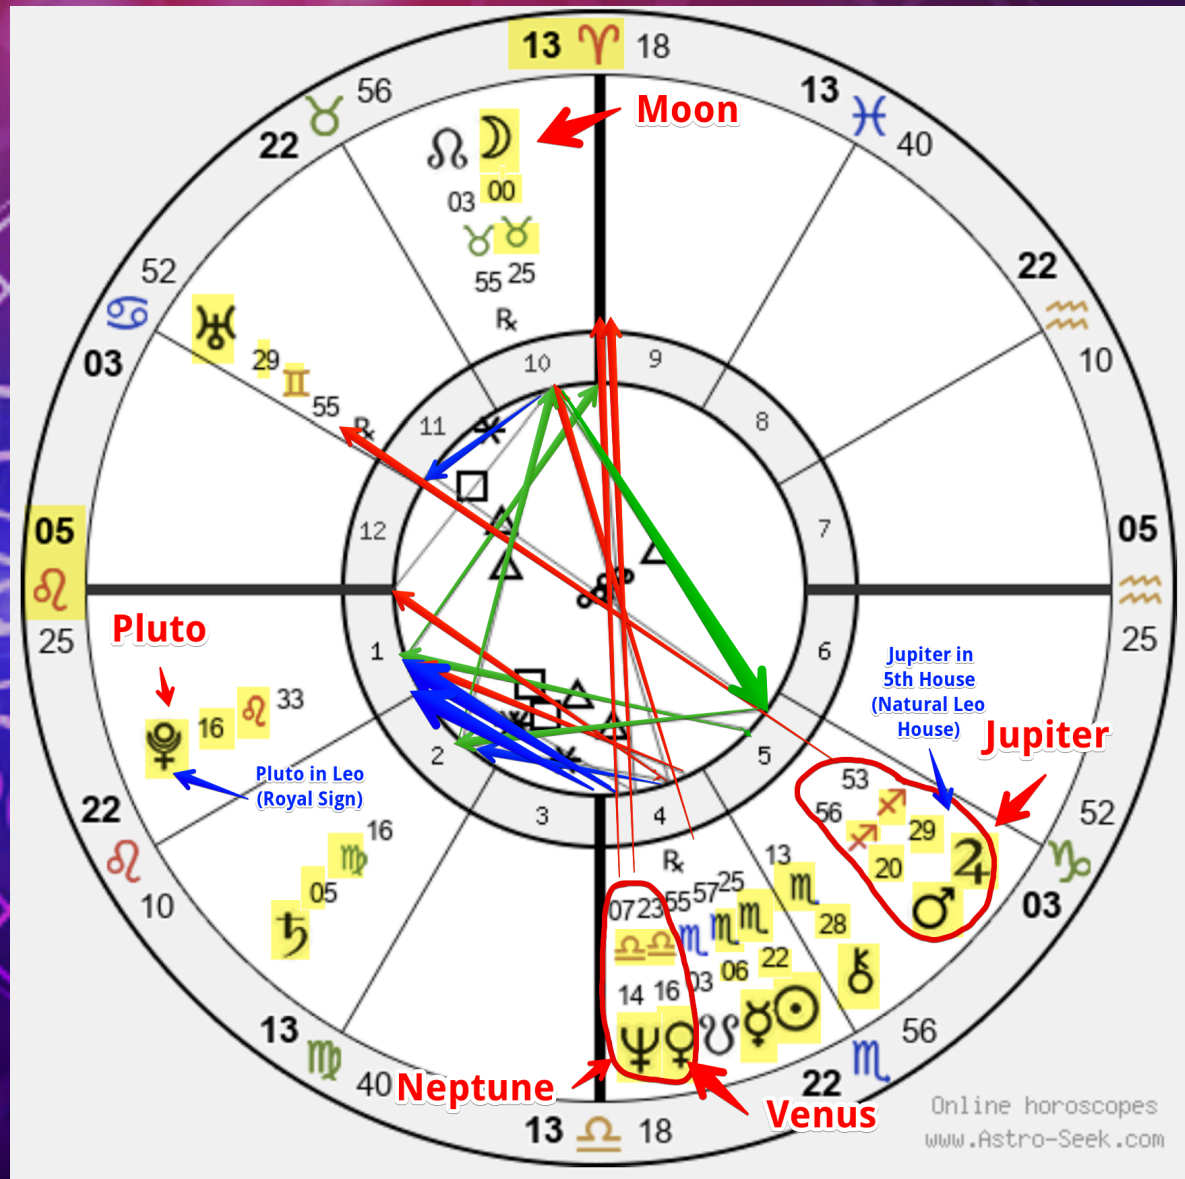

Moon Trine Jupiter

Venus Sextile Pluto

Neptune Sextile Pluto

A large, glowing blue moon dominates the center of the image, set against a deep purple and blue starry night sky. In the foreground, the dark silhouette of a tree stands on a grassy field. The overall scene is ethereal and celestial.