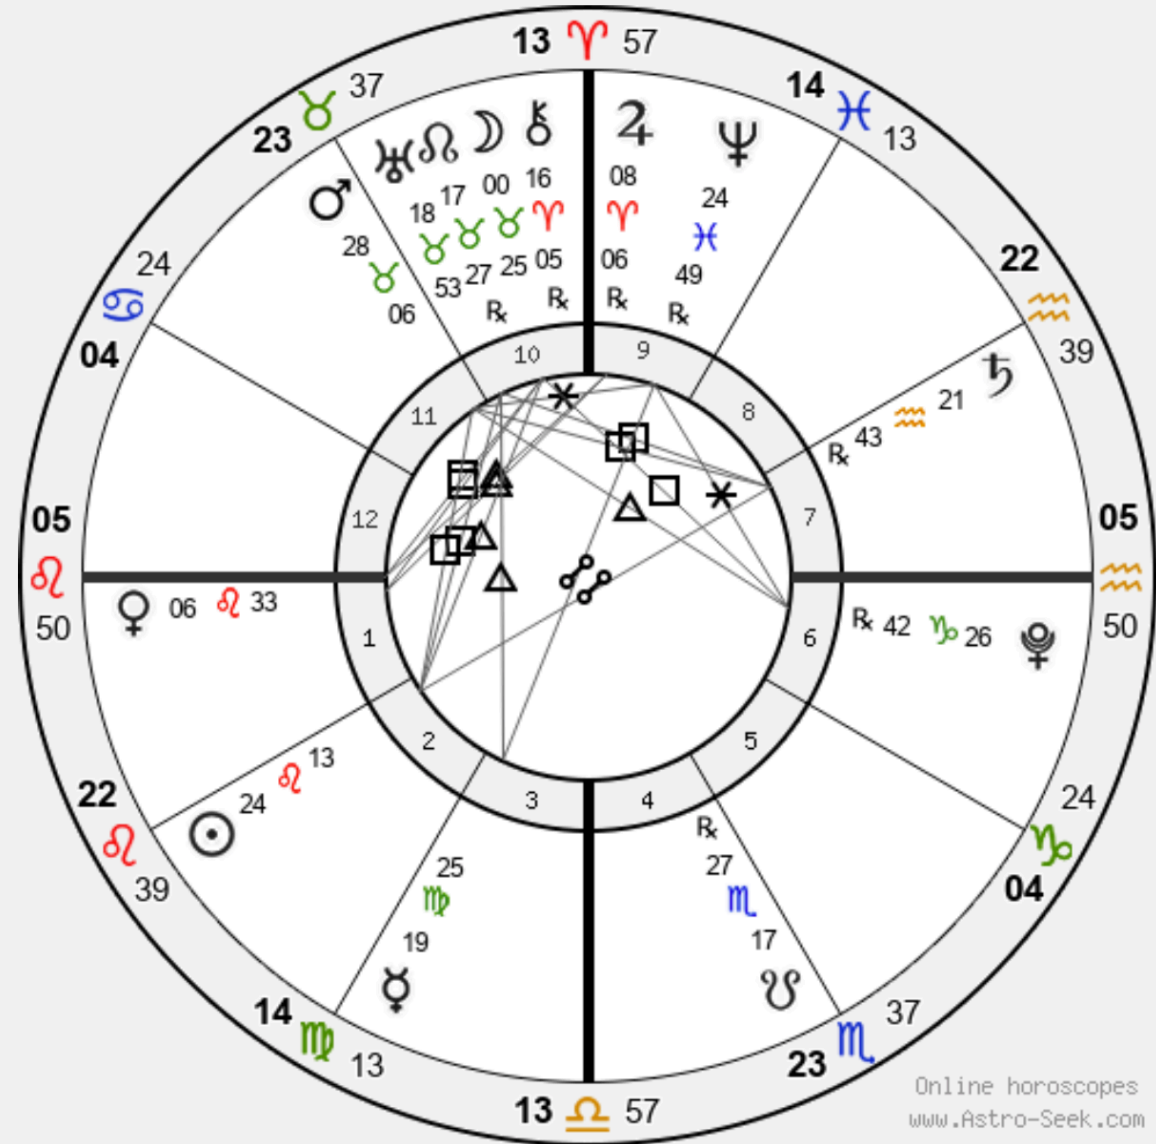

King Charles Lunar Return

Aug 17, 2022

covers Sep. 8, 2022