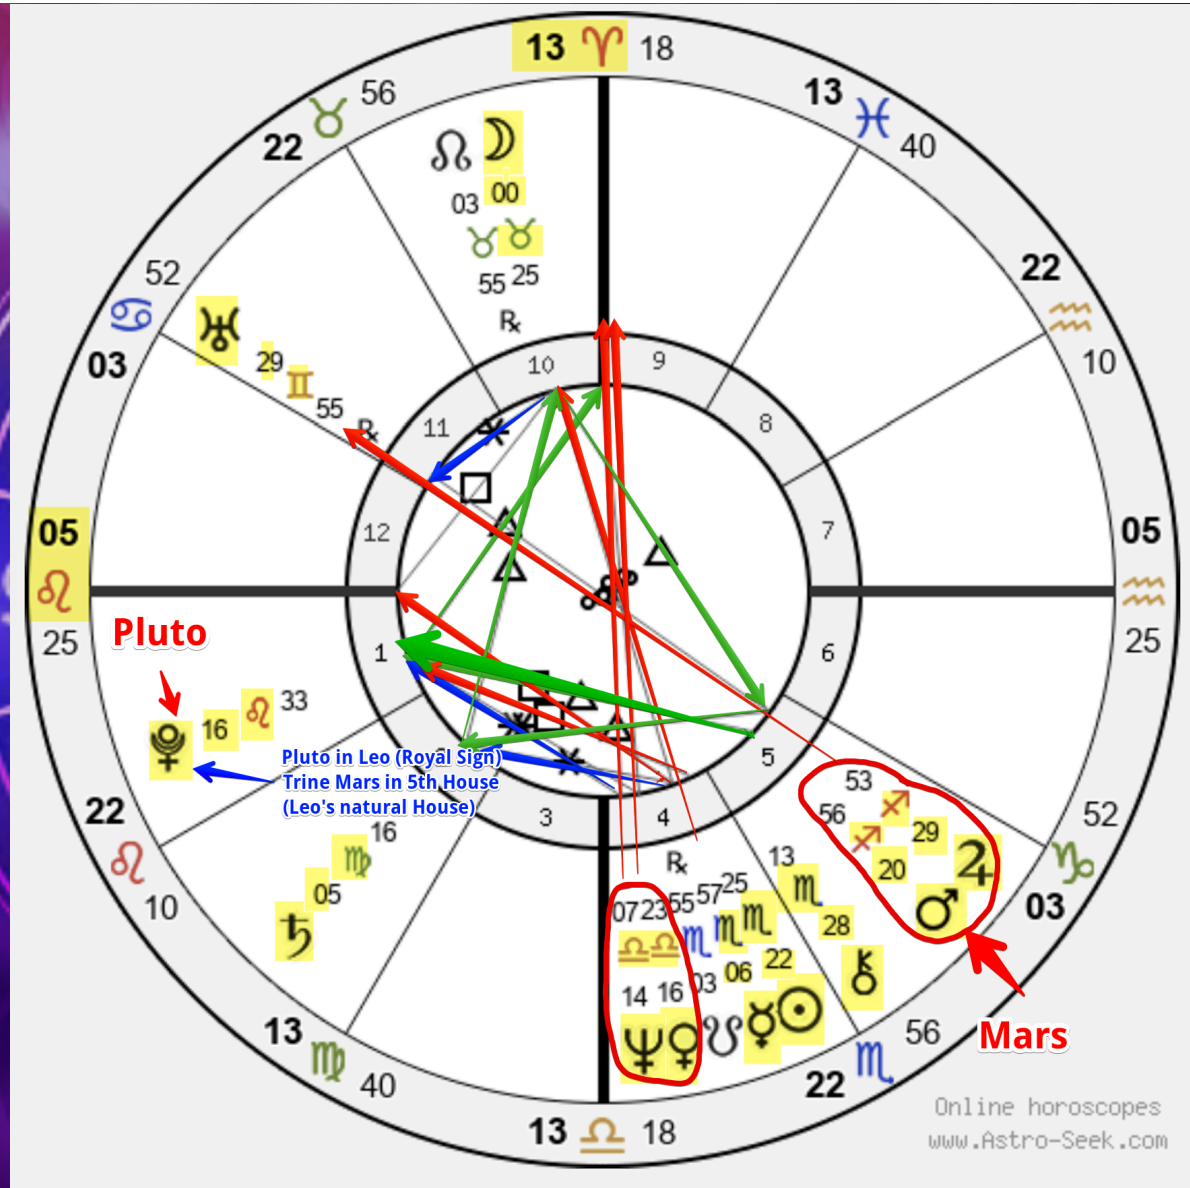

King Charles Natal Chart

Repeated Aspects in
Natal Chart:

Mars Trine Pluto