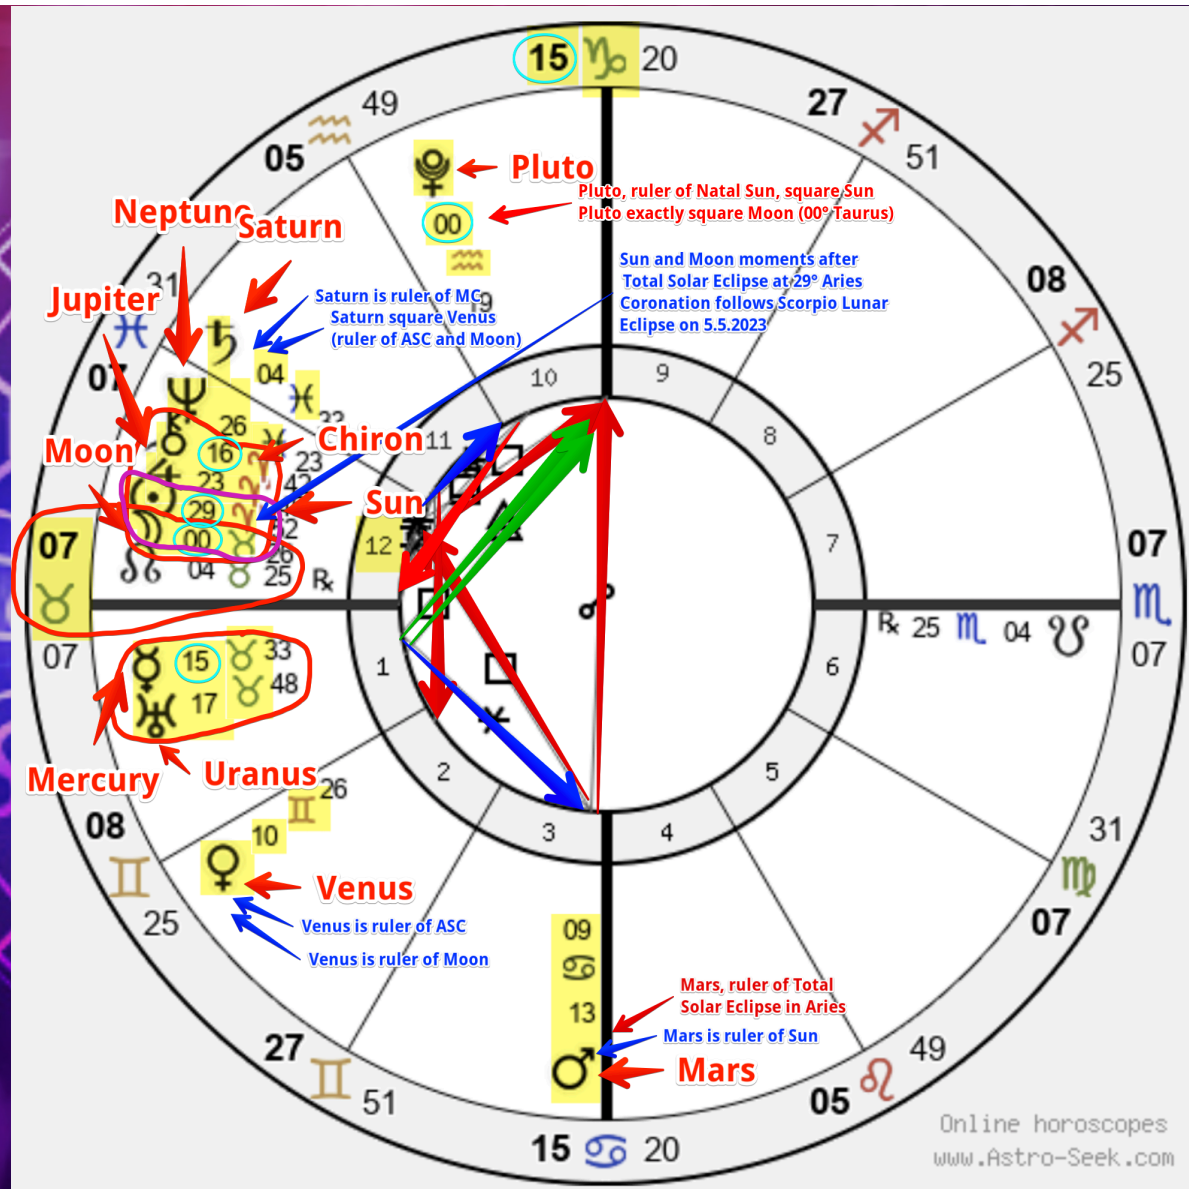

King Charles

4.20.23 Lunar Return

Aspects to Planets
and Angles

Repeated Aspects in
Natal Chart:

Sun Square Pluto

Neptune Sextile Pluto