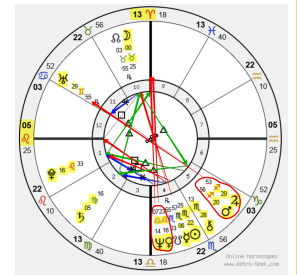

Elizabeth II, Queen of England

Female

Apr 21 1926, Wed

2:40 AM BST -1:00

London, England

Geocentric

Tropical

Placidus

Sun, Moon, Ascendant, Ruling Planets

Sun = **22° Scorpio** in **4th House**

Pluto (ruler of Scorpio) = **16° Leo** in **1st House**

Ascendant (1st House cusp) = **5° Leo**

Sun (ruler of Ascendant) = **22° Scorpio** in **4th House**

Moon = **0° Taurus** in **10th House**

Venus (ruler of Taurus) = **16° Libra** in **4th House**

*Note: 1st, 4th and 10th Houses are all **Angles**.*

King Charles

Sun, Moon, Ascendant, Ruling Planets

Sun = 22° Scorpio in 4th House

Note: 1st, 4th and 10th Houses are all Angles.

Midheaven (Career)

Midheaven (10th House cusp) = **13° Aries**

Mars (ruler of Midheaven) = **20° Sagittarius** in **5th House**

Midheaven opposite **Neptune** at 14° Libra