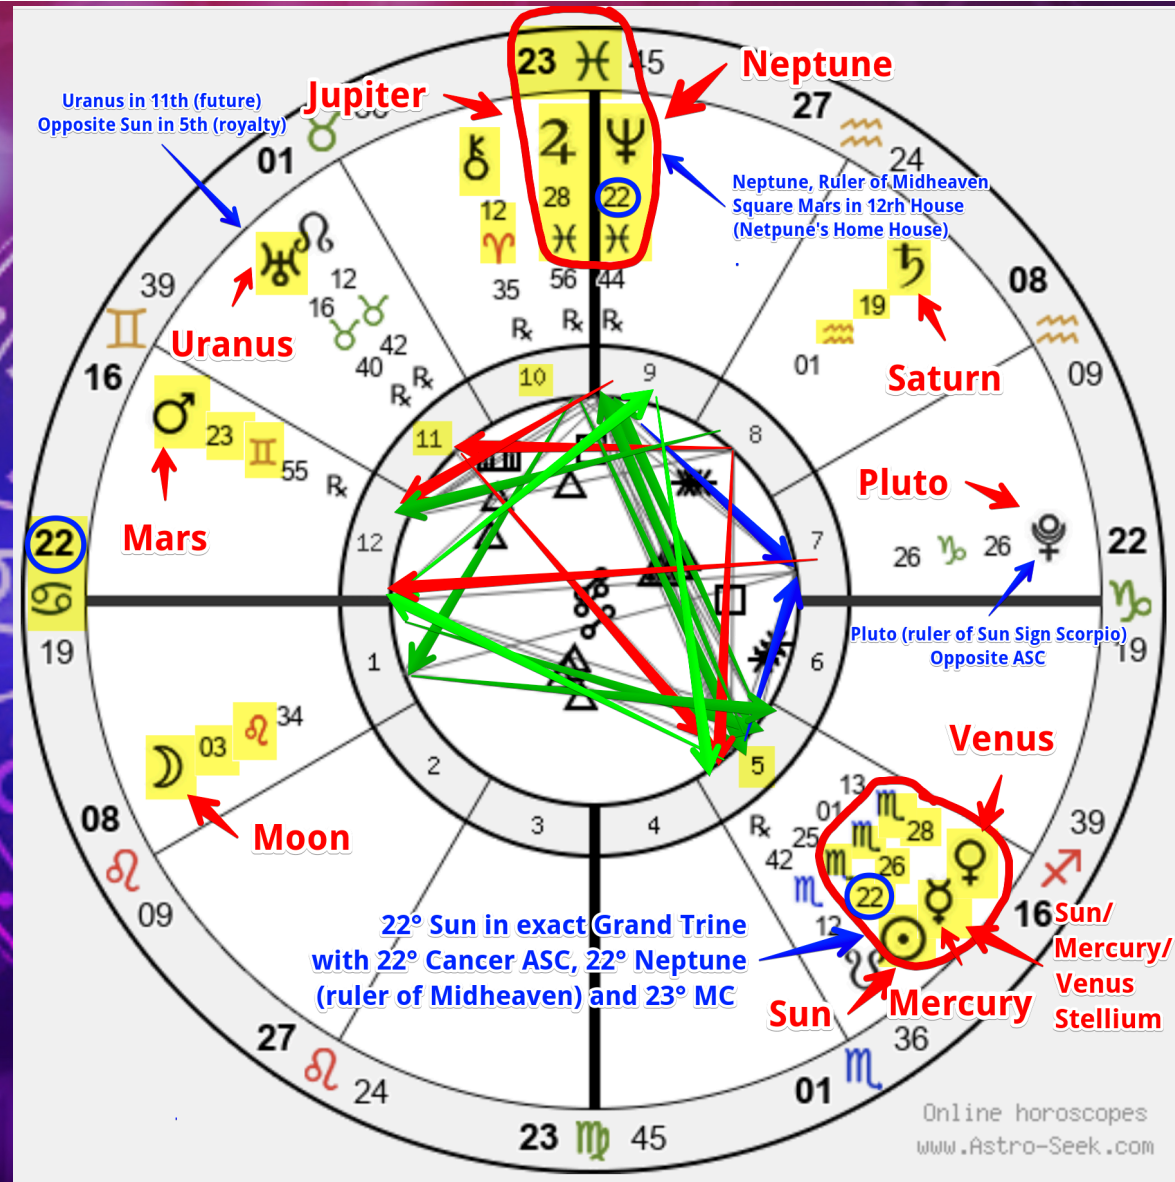

King Charles

2022 Solar Return

Aspects to Planets
and Angles

Repeated Aspects in
Natal Chart:

Moon Trine Jupiter

Venus Sextile Pluto

Neptune Sextile Pluto