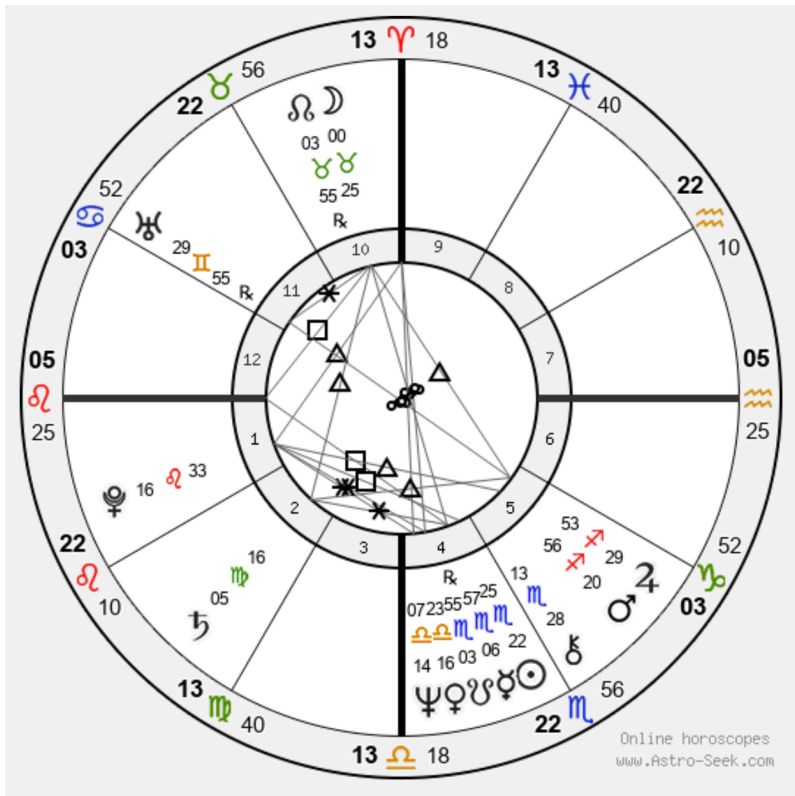

King Charles: 2021/22 Personal Year

Birthday = 11.14.1948

Personal Year in 2021/22:

11.14.**2021**

$$1+1 + 1+4 + 2+0+2+1 = 12$$

$$12 = 1+2 = \mathbf{3}$$

From Nov, 2021 = Nov, 2022 King Charles was
in a **3 Personal Year**.

King Charles: 2021 Solar Return and Natal Chart

Natal Chart

2021 Solar Return Chart

King Charles: 2021 Solar Return and Natal Chart

Natal Main Aspects

Main aspects:		show interpretations >		
Planet	Aspect	Planet	Orb *	Aspect *
☉ Sun	☐ Square	♇ Pluto	5°51'	Separating
☾ Moon	♁ Opposition	☿ Mercury	6°31'	Applying
☾ Moon	▲ Trine	♂ Mars	9°28'	Separating
☾ Moon	▲ Trine	♃ Jupiter	0°32'	Separating
☾ Moon	▲ Trine	♄ Saturn	4°50'	Applying
☾ Moon	✳ Sextile	♅ Uranus	0°30'	Separating
☿ Mercury	✳ Sextile	♄ Saturn	1°41'	Separating
♀ Venus	♁ Conjunction	♆ Neptune	2°15'	Separating
♀ Venus	✳ Sextile	♇ Pluto	0°10'	Applying
♂ Mars	▲ Trine	♇ Pluto	4°23'	Separating
♃ Jupiter	▲ Trine	♄ Saturn	5°22'	Applying
♃ Jupiter	♁ Opposition	♅ Uranus	0°02'	Applying
♆ Neptune	✳ Sextile	♇ Pluto	2°26'	Applying