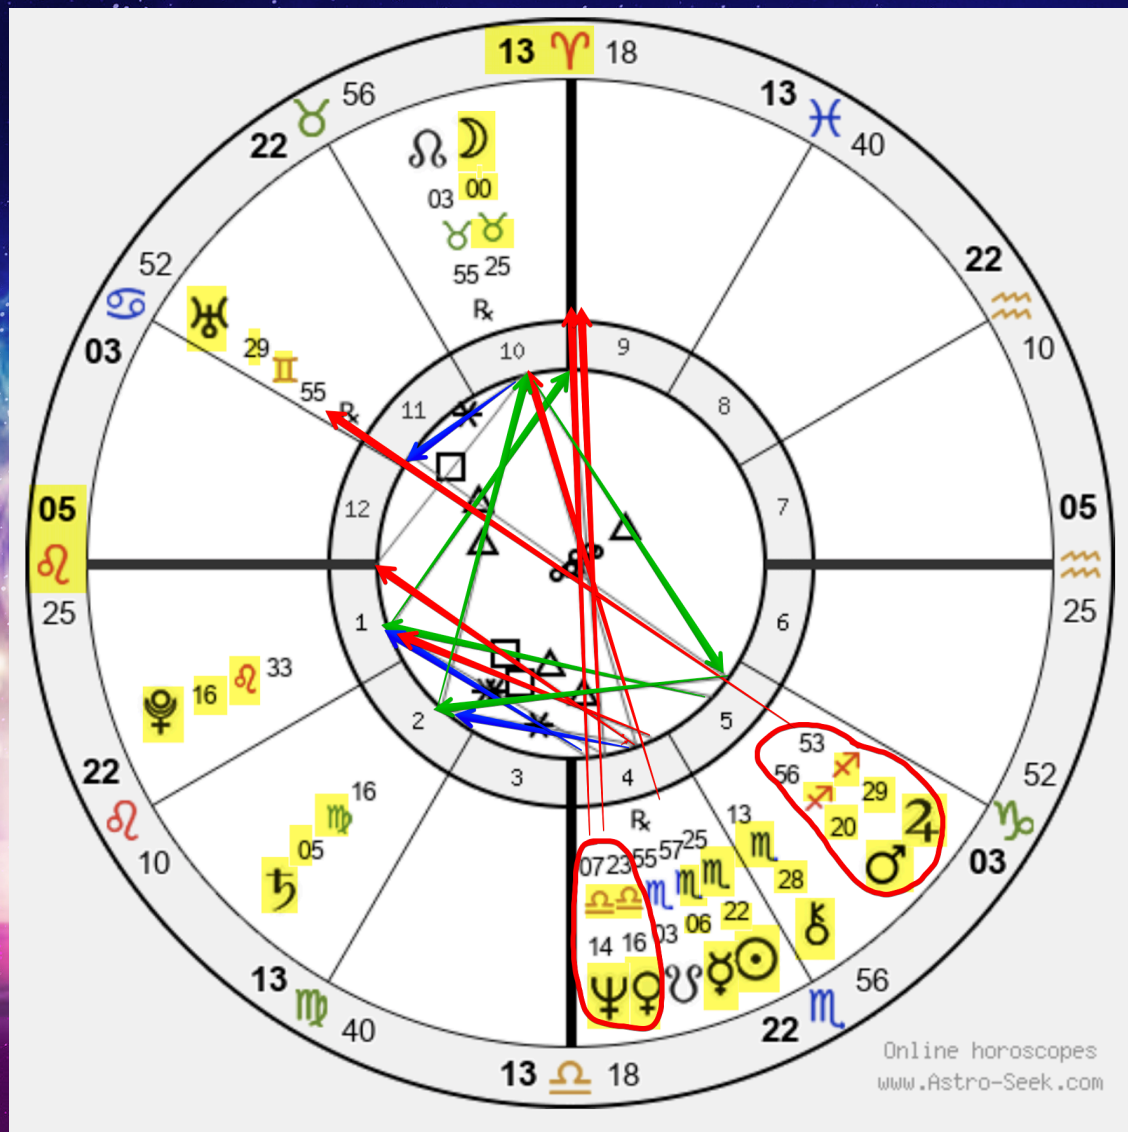

Mars (Midheaven ruler) trine Pluto (Sun sign ruler)

Mars sextile Venus (Moon sign ruler)

Mars sextile Neptune

10th House (Career)

Moon in **10th House**

Moon at **0° Taurus**

Venus (Moon sign ruler) at **16° Libra**

Venus opposite **Midheaven**

Moon trine **Jupiter**

Moon sextile **Uranus**

Mars trine **Saturn**

King Charles

10th House (Career)

Moon in 10th House

Moon at 0° Taurus

Venus (Moon sign ruler) at 16° Libra

Venus opposite Midheaven

Moon trine Jupiter

Moon sextile Uranus

Solar/Lunar Returns

Case Study

King Charles

King Charles
Solar Return - 2021

King Charles: Solar Return 2021

Since he was born on November 14, King Charles' Solar Return, at the time of his mother Queen Elizabeth II's death on September 8, 2022, began on his birthday in 2021.

Creating King Charles' 2021 Solar Return Chart