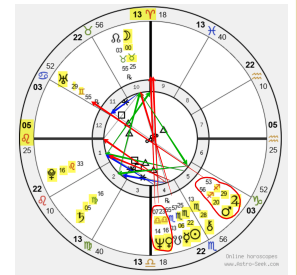

Pluto (ruler of Scorpio) = 16° Leo in 1st House

Ascendant (1st House cusp) = 5° Leo

Sun (ruler of Ascendant) = 22° Scorpio in 4th House

Moon = 0° Taurus in 10th House

Venus (ruler of Taurus) = 16° Libra in 4th House

Note: 1st, 4th and 10th Houses are all Angles.

Midheaven (Career)

Midheaven (10th House cusp) = **13° Aries**

Mars (ruler of Midheaven) = **20° Sagittarius** in **5th House**

Midheaven opposite **Neptune** at 14° Libra

Midheaven opposite **Venus** at 16° Libra

Midheaven trine **Pluto** at 16° Leo

Mars (Midheaven ruler) **trine Pluto** (Sun sign ruler)

Mars **sextile Venus** (Moon sign ruler)

Mars **sextile Neptune**

King Charles

Midheaven (Career)

Midheaven (10th House cusp) = 13° Aries

Mars (ruler of Midheaven) = 20° Sagittarius in 5th House

Midheaven opposite Neptune at 14° Libra

Midheaven opposite Venus at 16° Libra

Midheaven trine Pluto at 16° Leo