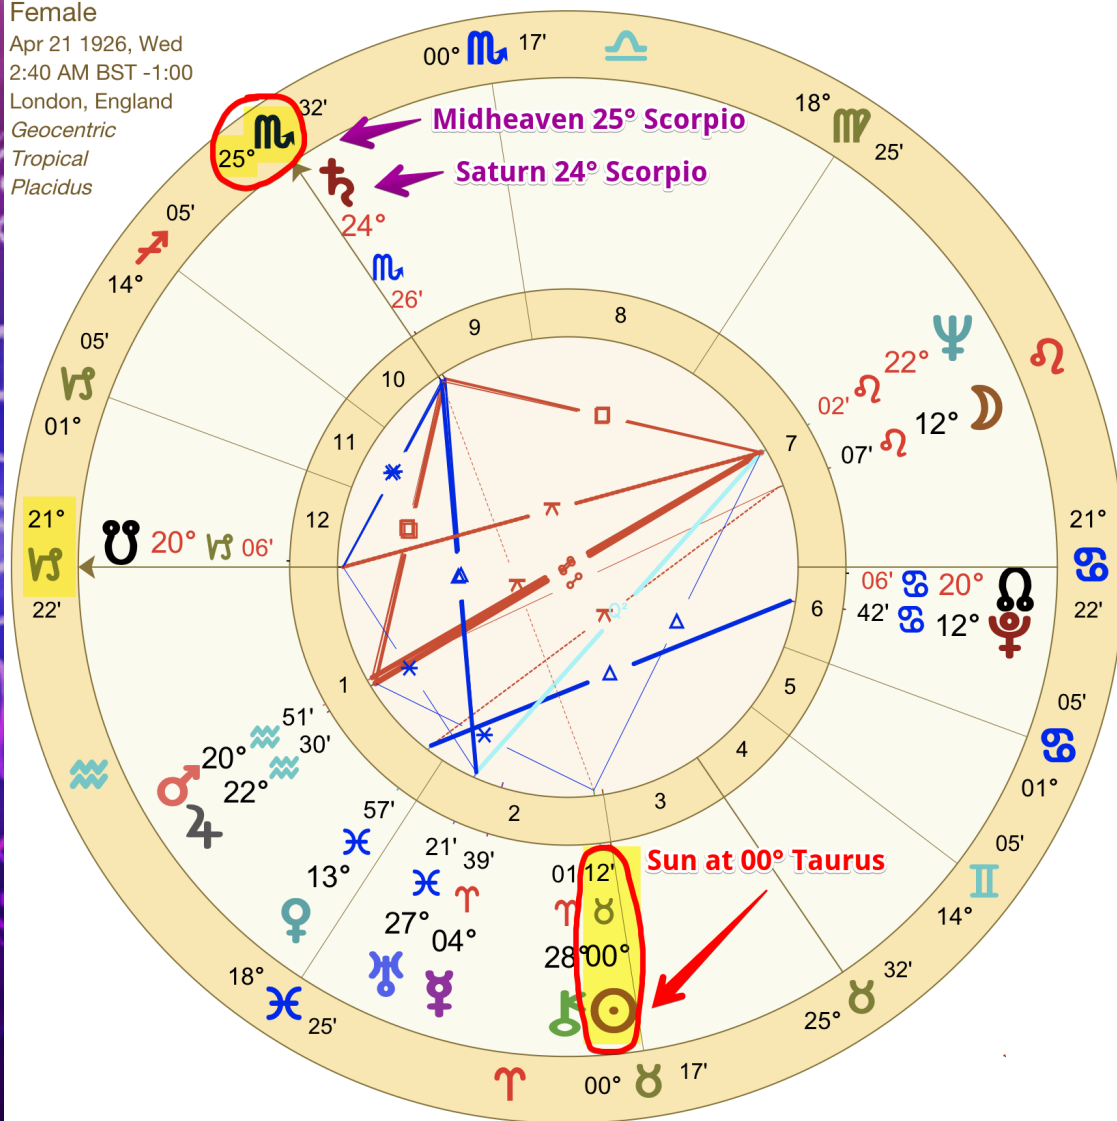

King Charles Natal Chart

11.14.1948

9:14 PM

London, England

Mother Queen Elizabeth II Natal Chart

4.21.1926

2:40 AM

London, England

Elizabeth II, Queen of England

Female

Apr 21 1926, Wed

2:40 AM BST -1:00

London, England

Geocentric

Tropical

Placidus

Sun, Moon, Ascendant, Ruling Planets

Sun = **22° Scorpio** in **4th House**

Pluto (ruler of Scorpio) = **16° Leo** in **1st House**

Ascendant (1st House cusp) = **5° Leo**

Sun (ruler of Ascendant) = **22° Scorpio** in **4th House**

Moon = **0° Taurus** in **10th House**

Venus (ruler of Taurus) = **16° Libra** in **4th House**

*Note: 1st, 4th and 10th Houses are all **Angles**.*

King Charles

Sun, Moon, Ascendant, Ruling Planets

Sun = 22° Scorpio in 4th House