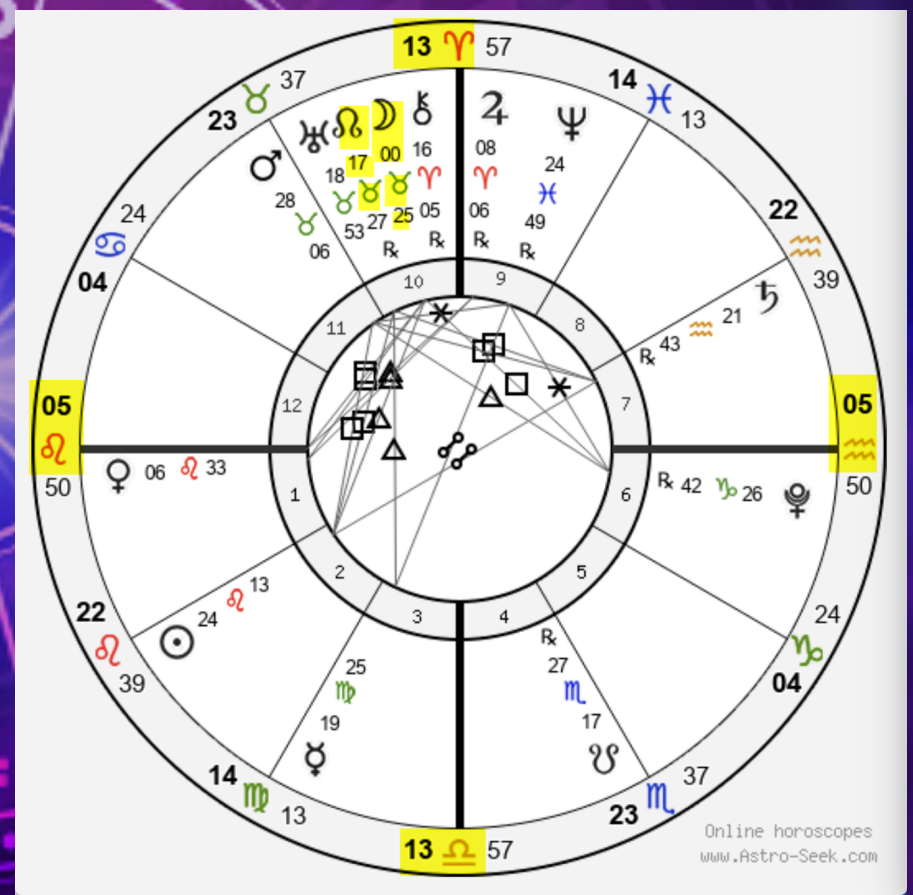

King Charles: September, 2022 Personal Month

Birthday = 11.14.1948

Personal Year in 2021/22 = 12/ **3**

Personal Month in September, 2022:

12 + 9 (for September) = 21

2+1 = **3**

In September, 2022 King Charles was in a **3 Personal Month**.

King Charles Natal Chart

King Charles Aug 17, 2022 Lunar Return

King Charles: 8.17.2022 Lunar Return and Natal Chart

Natal Chart

8.17.22 Lunar Return Chart

King Charles: 8.17.22 Lunar Return and Natal Chart