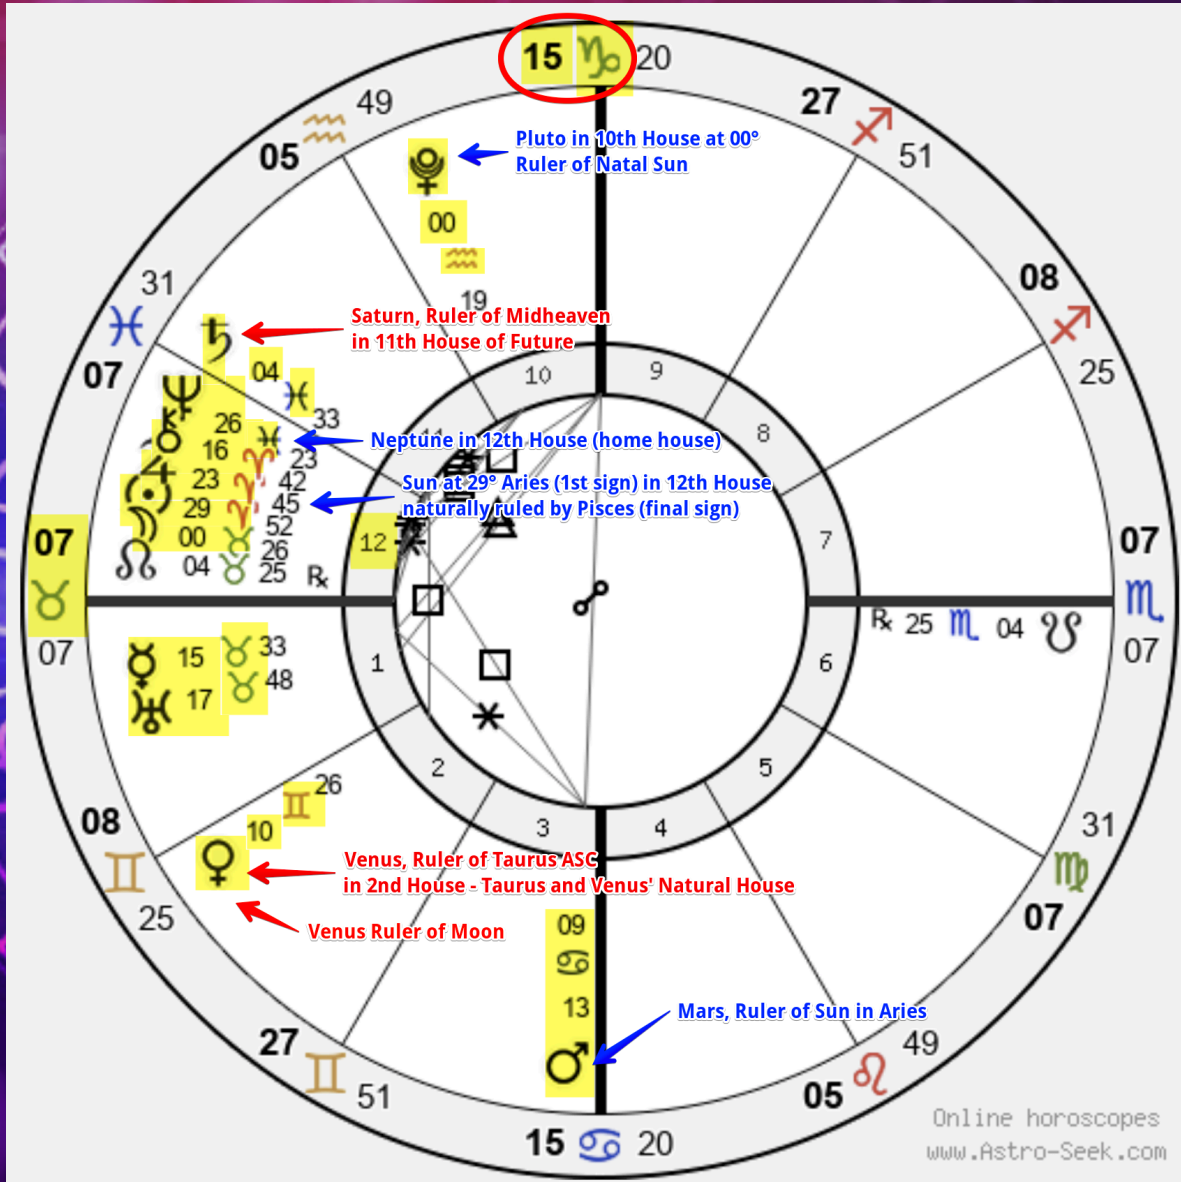

King Charles

4.20.2023 Lunar Return

Planets in Houses and Signs

ASC Sign + Ruling Planet

MC Sign + Ruling Planet

Moon Sign's Ruling Planet

Sun Sign

Sun Sign's Ruling Planet

Planets in 10th House

Saturn (career)