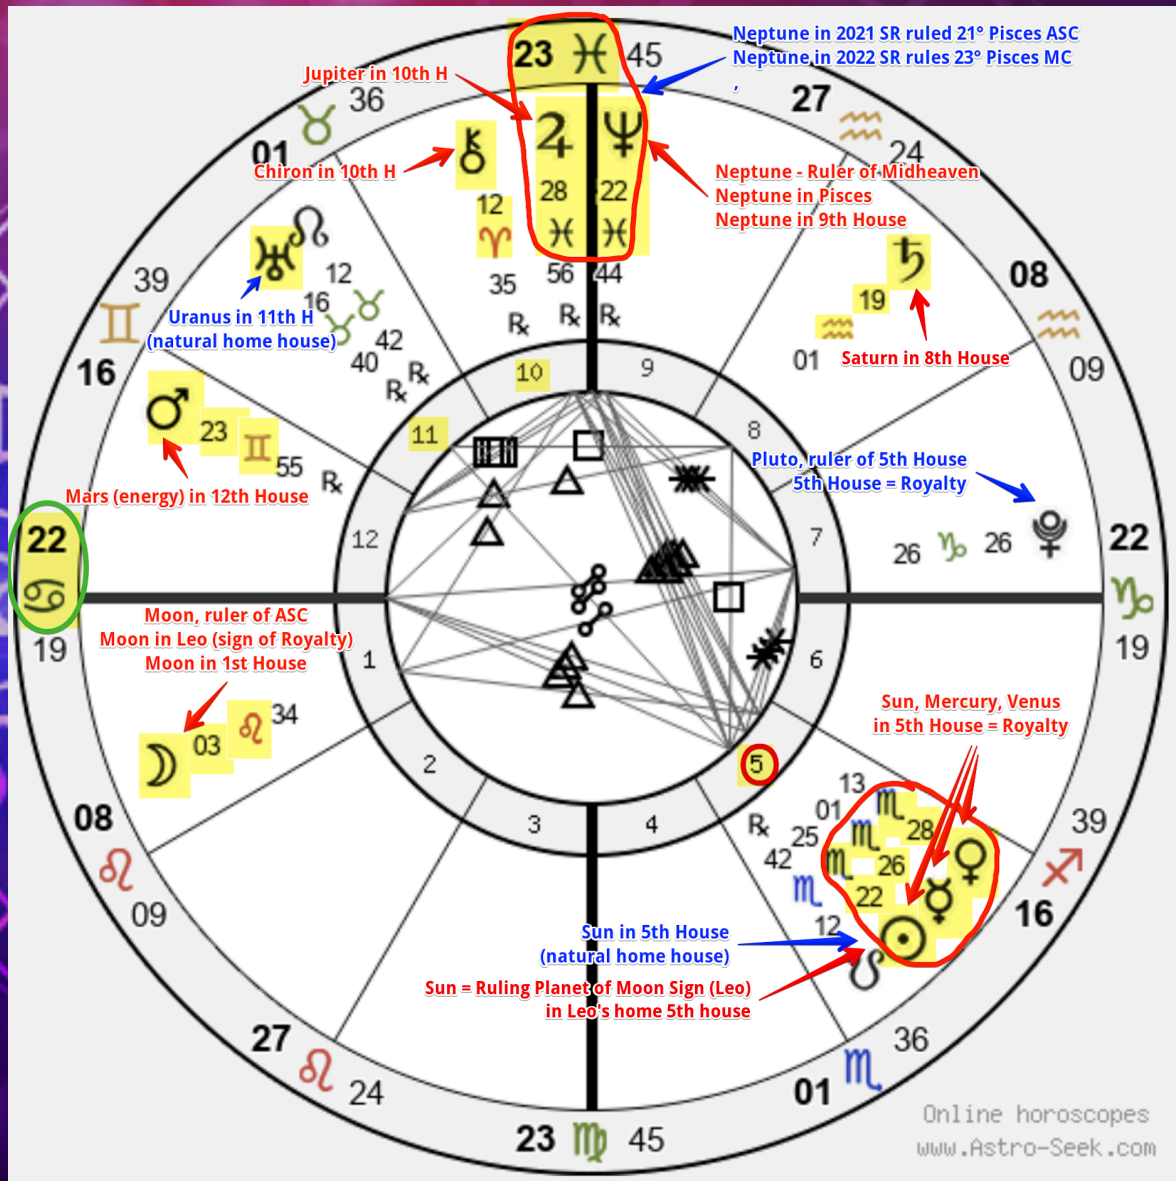

King Charles 2022 Solar Return

Planets in Houses and Signs

ASC Sign + Ruling Planet

MC Sign + Ruling Planet

Sun Sign's Ruling Planet

Moon Sign

Moon Sign's Ruling Planet

Planets in 10th House

Saturn (career)