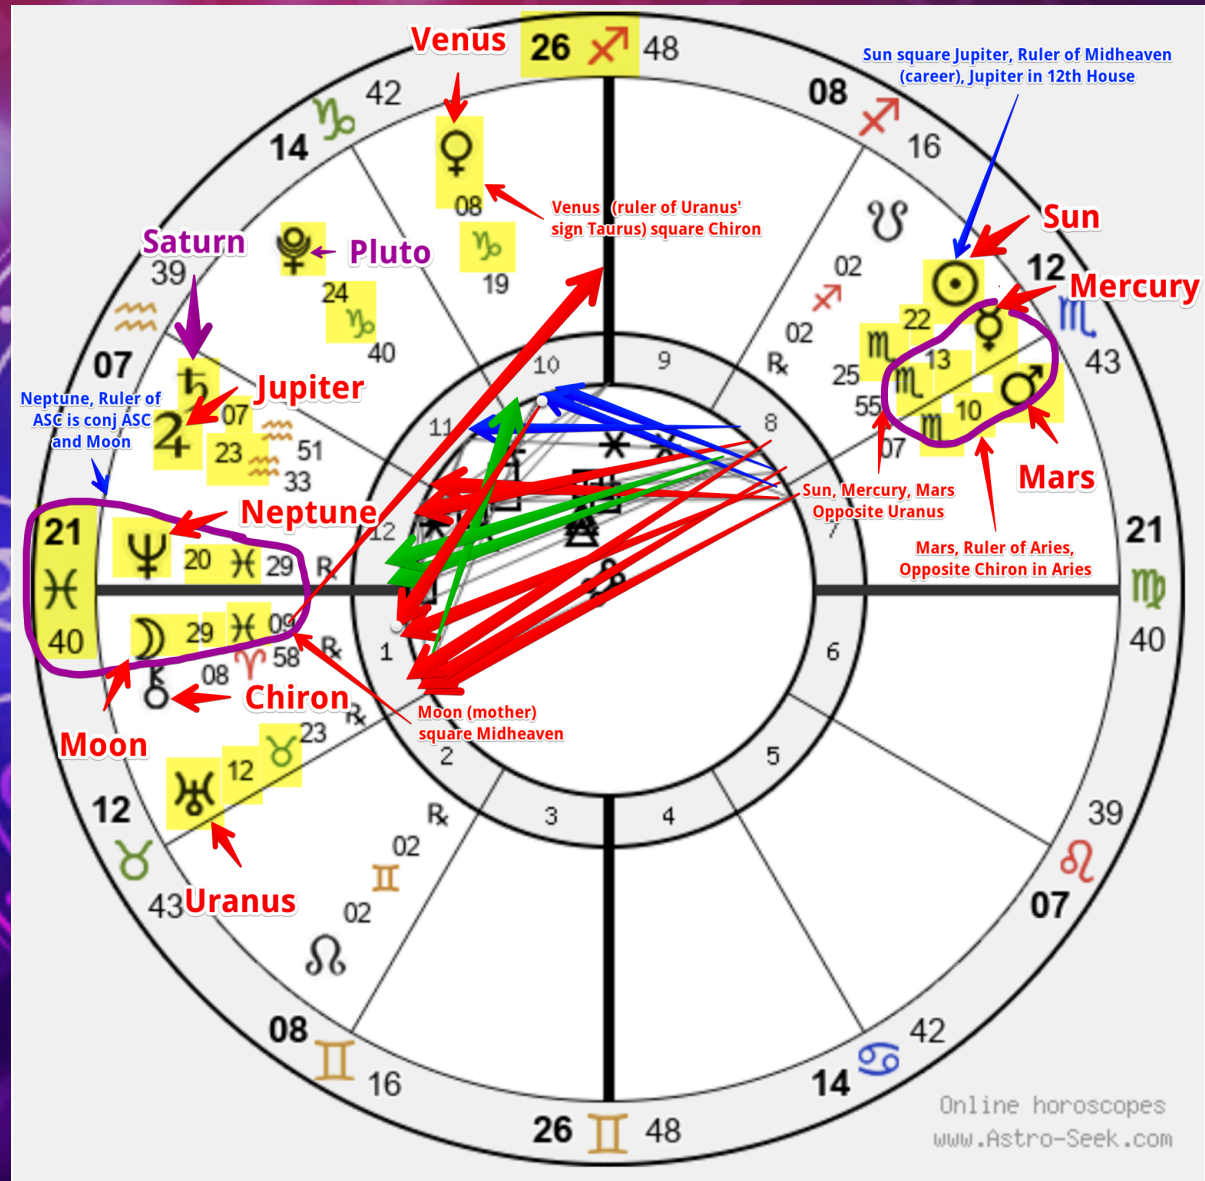

King Charles

2021 Solar Return

Aspects to Planets and Angles

Sun and Moon relationship

Sun / Moon to ASC / MC

Important Planetary Aspects

Aspects to Ruler of MC

Aspects to Ruler of ASC

Stellium

Special Degree Numbers

Saturn (career)