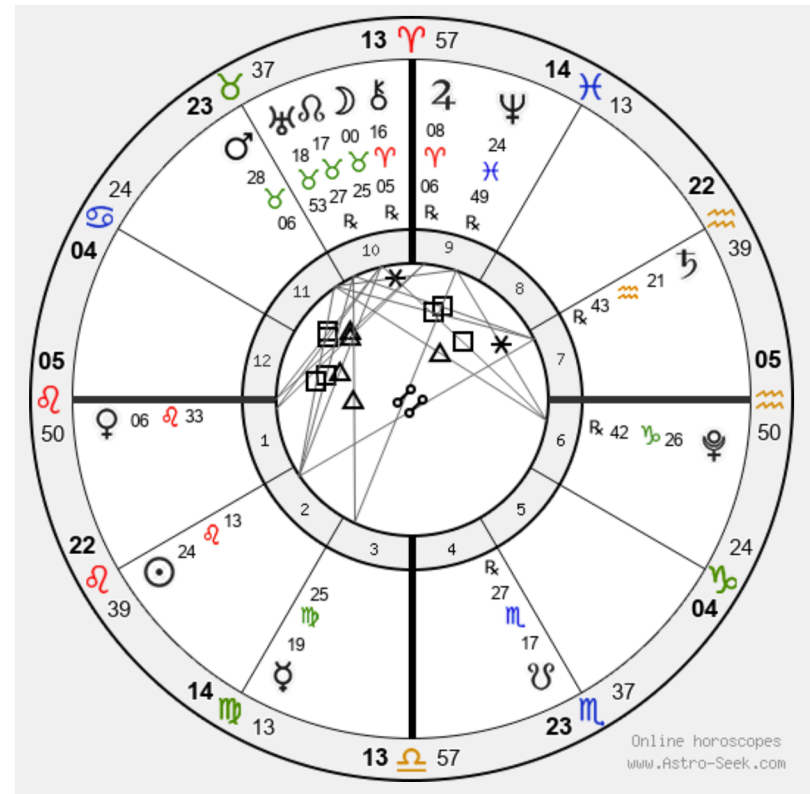

King Charles Natal Chart

King Charles Aug 17, 2022 Lunar Return

King Charles: 8.17.2022 Lunar Return and Natal Chart

Natal Chart

8.17.22 Lunar Return Chart

King Charles: 8.17.22 Lunar Return and Natal Chart