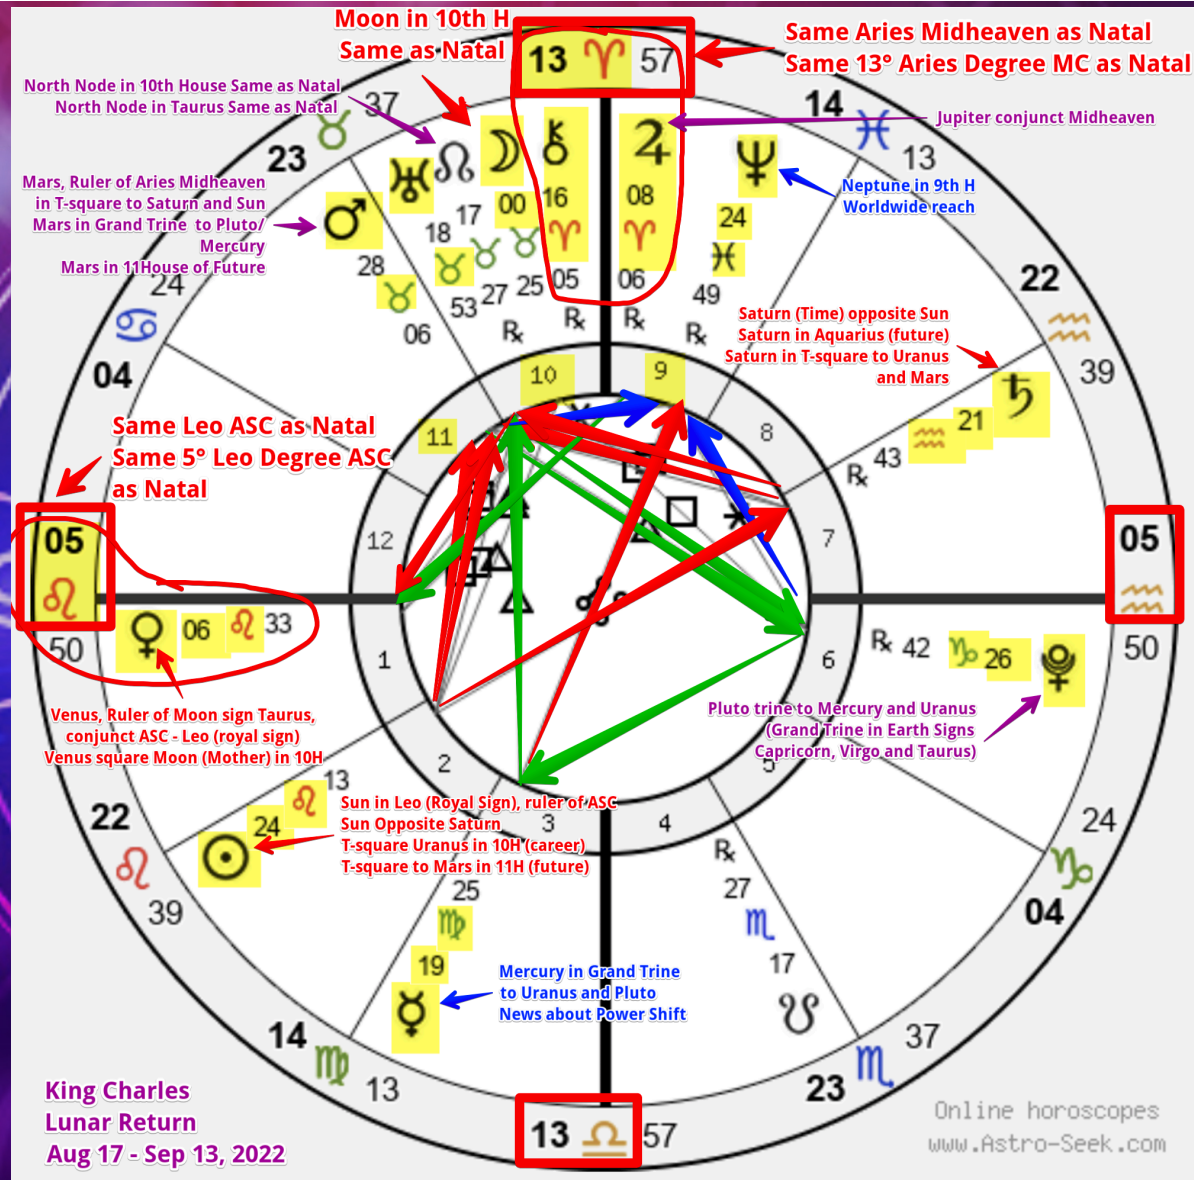

King Charles

8.17.22 Lunar Return

Aspects to Planets
and Angles

Repeated Aspects in
Natal Chart:

Mars Trine Pluto