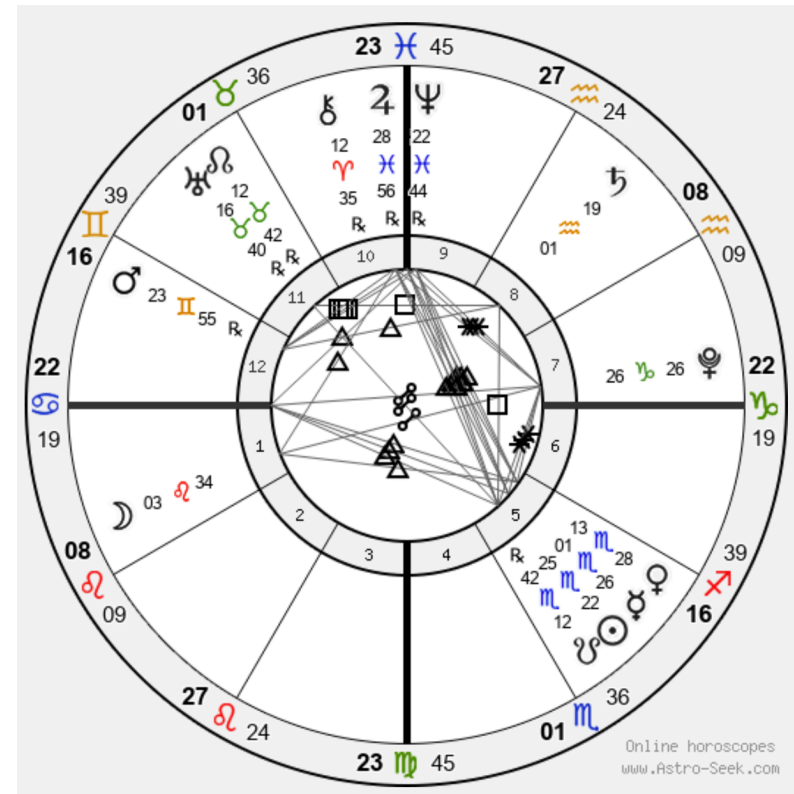

King Charles: 2021/22 Personal Year

Birthday = 11.14.1948

Personal Year in 2022/23:

11.14.**2022**

$$1+1 + 1+4 + 2+0+2+2 = \mathbf{13}$$

$$13 = 1+3 = \mathbf{4}$$

From Nov, 2022 = Nov, 2023 King Charles was
in a **4 Personal Year**.

King Charles: 2022 Solar Return and Natal Chart

Natal Chart

2022 Solar Return Chart

King Charles: 2022 Solar Return and Natal Chart

Natal Main Aspects

Main aspects:		show interpretations >		
Planet	Aspect	Planet	Orb *	Aspect *
☉ Sun	☐ Square	♇ Pluto	5°51'	Separating
☾ Moon	♁ Opposition	☿ Mercury	6°31'	Applying
☾ Moon	♂ Trine	♂ Mars	9°28'	Separating
☾ Moon	♂ Trine	♃ Jupiter	0°32'	Separating
☾ Moon	♂ Trine	♄ Saturn	4°50'	Applying
☾ Moon	♆ Sextile	♅ Uranus	0°30'	Separating
☿ Mercury	♆ Sextile	♄ Saturn	1°41'	Separating
♀ Venus	♁ Conjunction	♆ Neptune	2°15'	Separating
♀ Venus	♆ Sextile	♇ Pluto	0°10'	Applying
♂ Mars	♂ Trine	♇ Pluto	4°23'	Separating
♃ Jupiter	♂ Trine	♄ Saturn	5°22'	Applying
♃ Jupiter	♁ Opposition	♅ Uranus	0°02'	Applying
♆ Neptune	♆ Sextile	♇ Pluto	2°26'	Applying