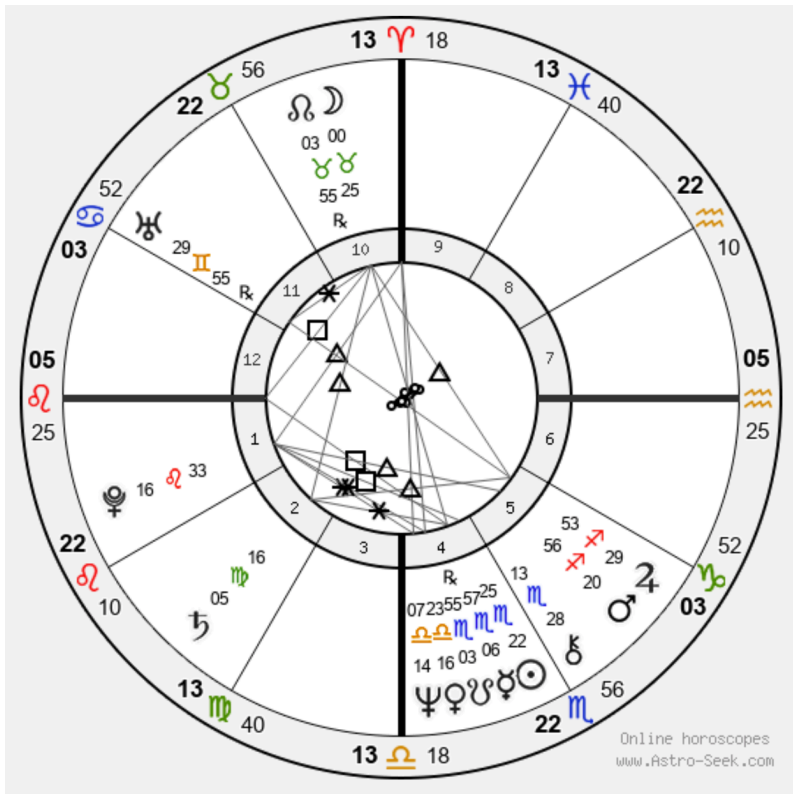

King Charles: 4.20.2023 Lunar Return and Natal Chart

Natal Chart