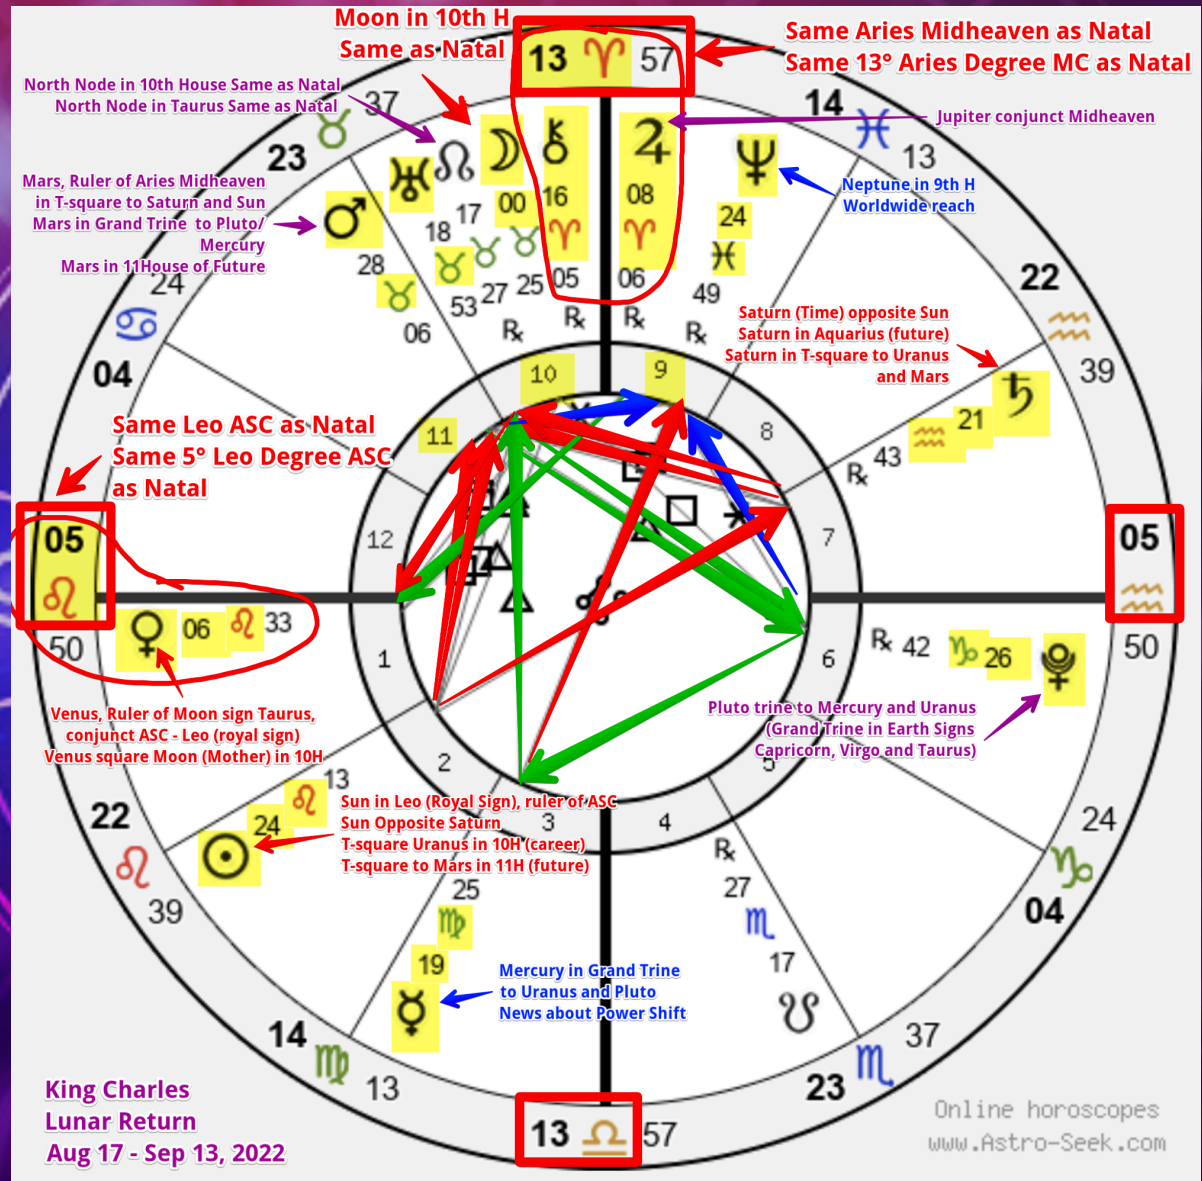

Moon Sign's Ruling Planet

Sun Sign

Sun Sign's Ruling Planet

Planets in 10th House

Saturn (career)

King Charles

8.17.22 Lunar Return

Aspects to Planets and Angles

ASC Sign + Ruling Planet

MC Sign + Ruling Planet

Moon Sign's Ruling Planet

Sun Sign

Sun Sign's Ruling Planet

King Charles: Aug 17 - Sep 13, 2023 Lunar Return

Planets Table

Planets:				
Planet	Sign	Degree	House	Motion
Sun:	♌ Leo	24°13'16"	2	Direct
Moon:	♉ Taurus	0°25'40"	10	Direct
Mercury:	♍ Virgo	19°25'09"	3	Direct
Venus:	♌ Leo	6°33'35"	1	Direct
Mars:	♉ Taurus	28°06'27"	11	Direct
Jupiter:	♈ Aries	8°06'43"	9	Retrograde
Saturn:	♊ Aquarius	21°43'08"	end of 7	Retrograde
Uranus:	♉ Taurus	18°53'51"	10	Direct
Neptune:	♓ Pisces	24°49'37"	9	Retrograde
Pluto:	♏ Capricorn	26°42'59"	6	Retrograde