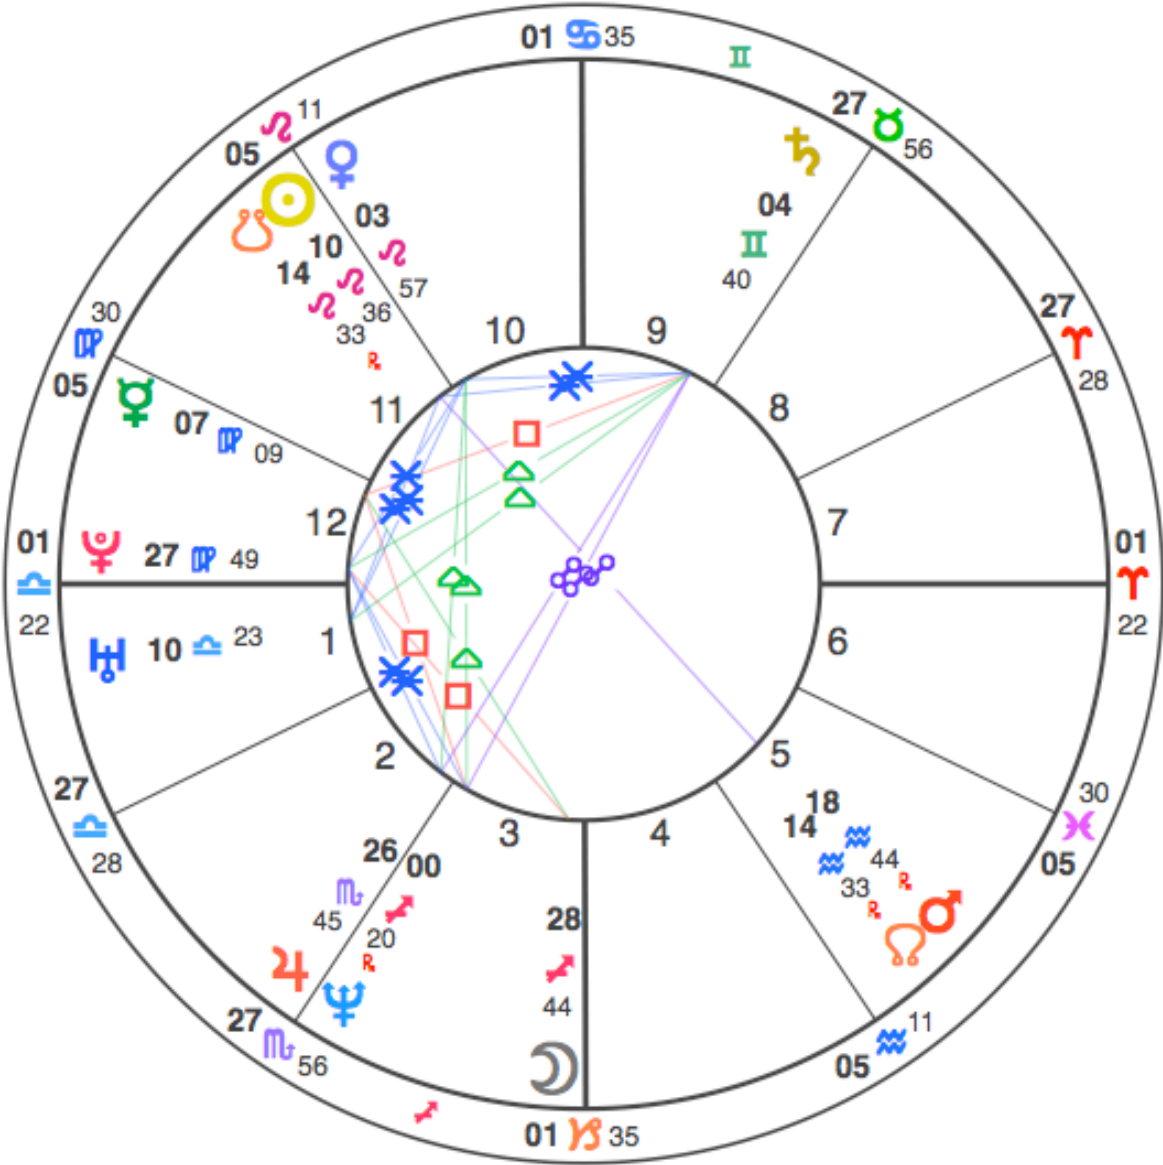

Astrology Birth Chart

Ali Brown