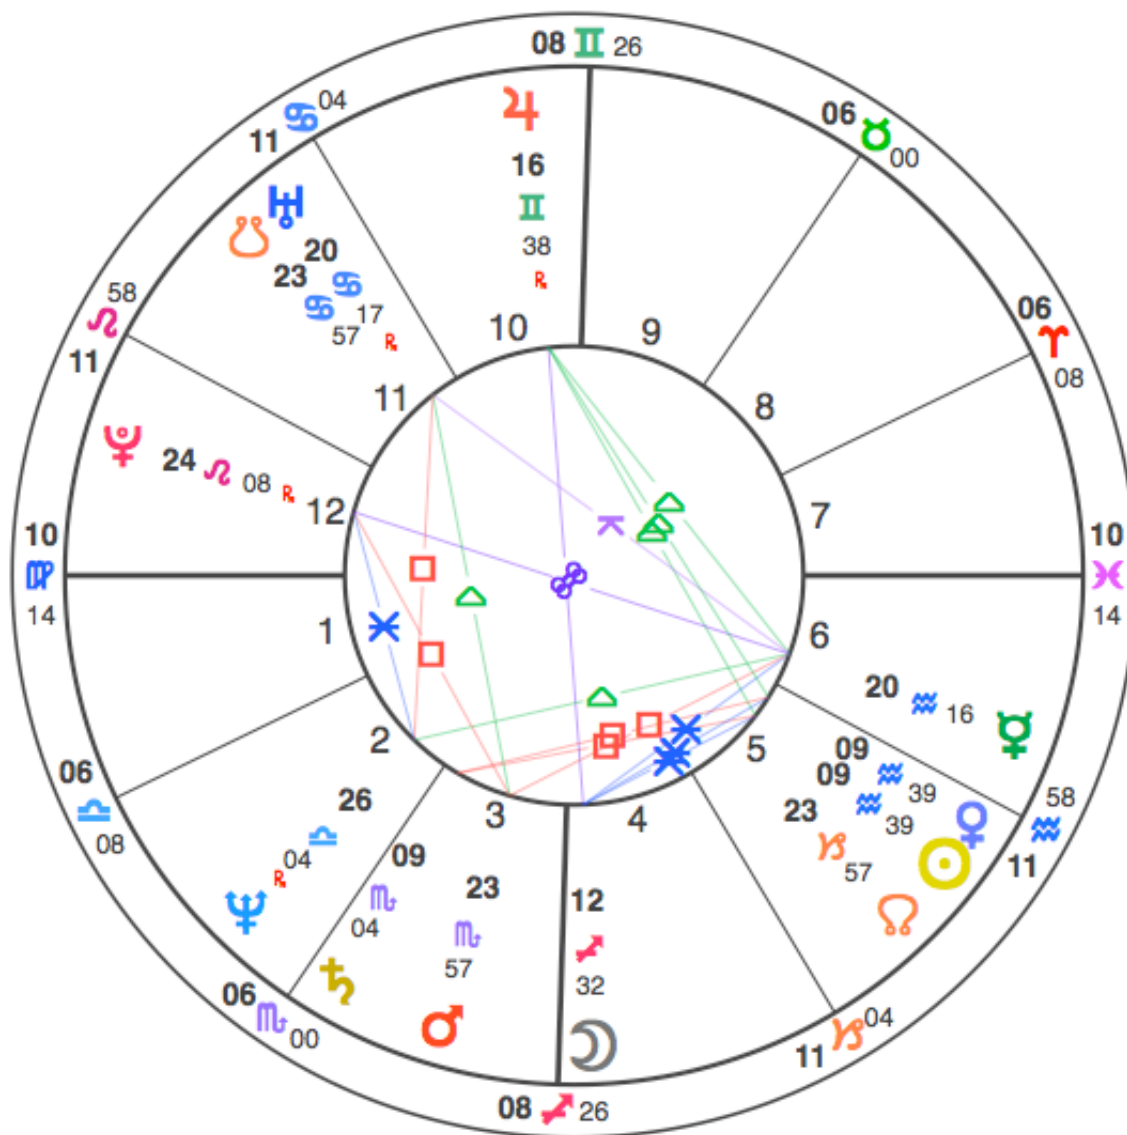

Astrology Birth Chart

Oprah Winfrey

Natal Chart
Friday, January 29, 1954
7:50:00 PM CST
Kosciusko, Mississippi
Tropical Placidus True Node