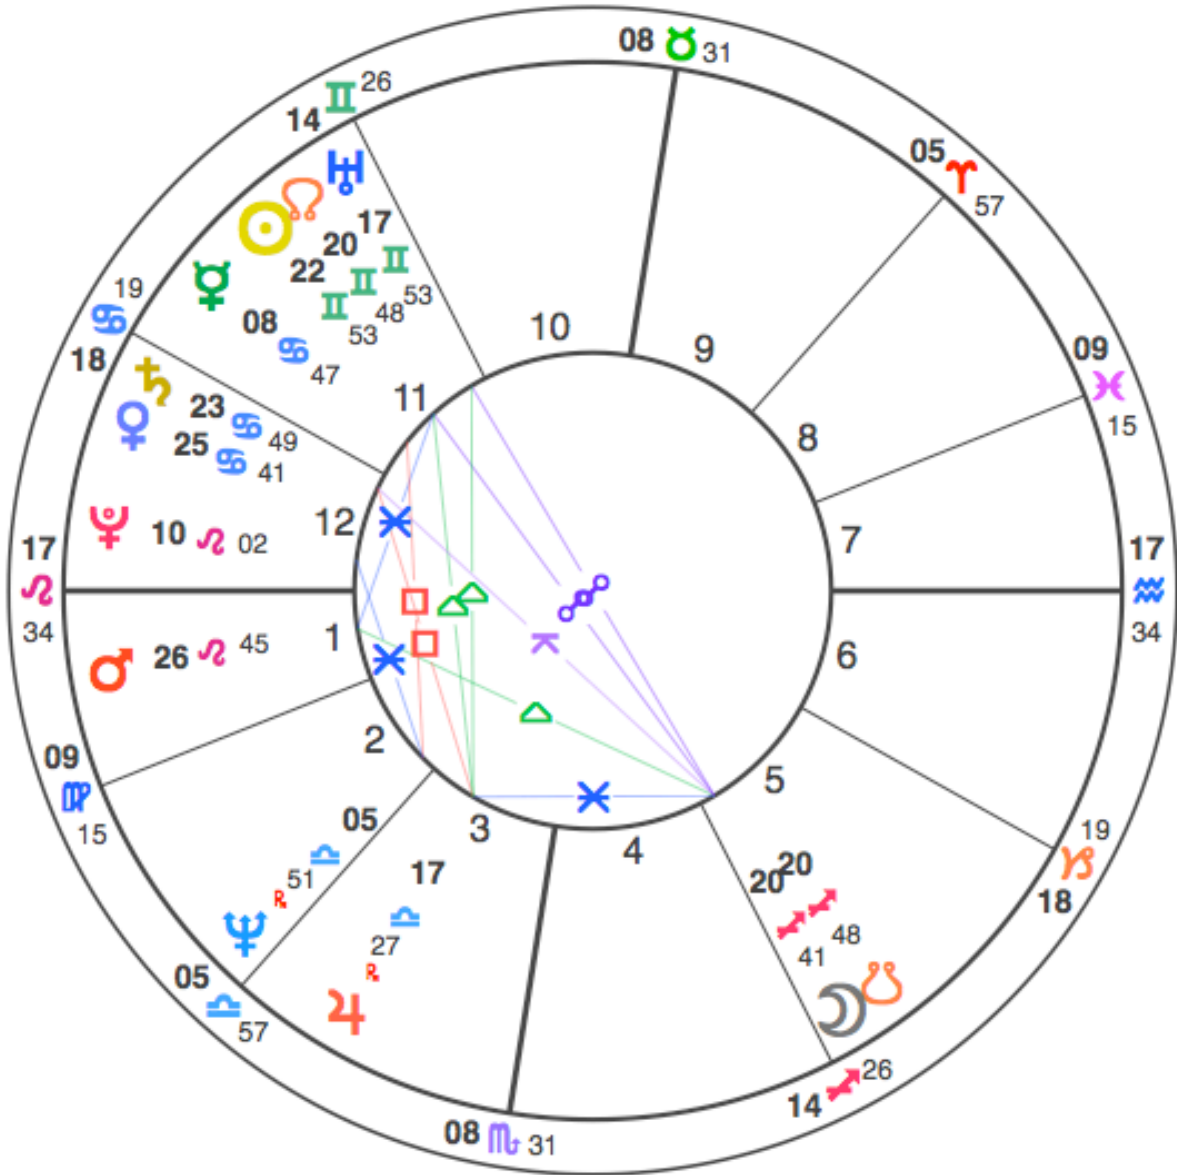

Astrology Birth Chart

Donald Trump

Natal Chart
Friday, June 14, 1946
9:51:00 AM EDT
Queens, New York
Tropical Placidus True Node