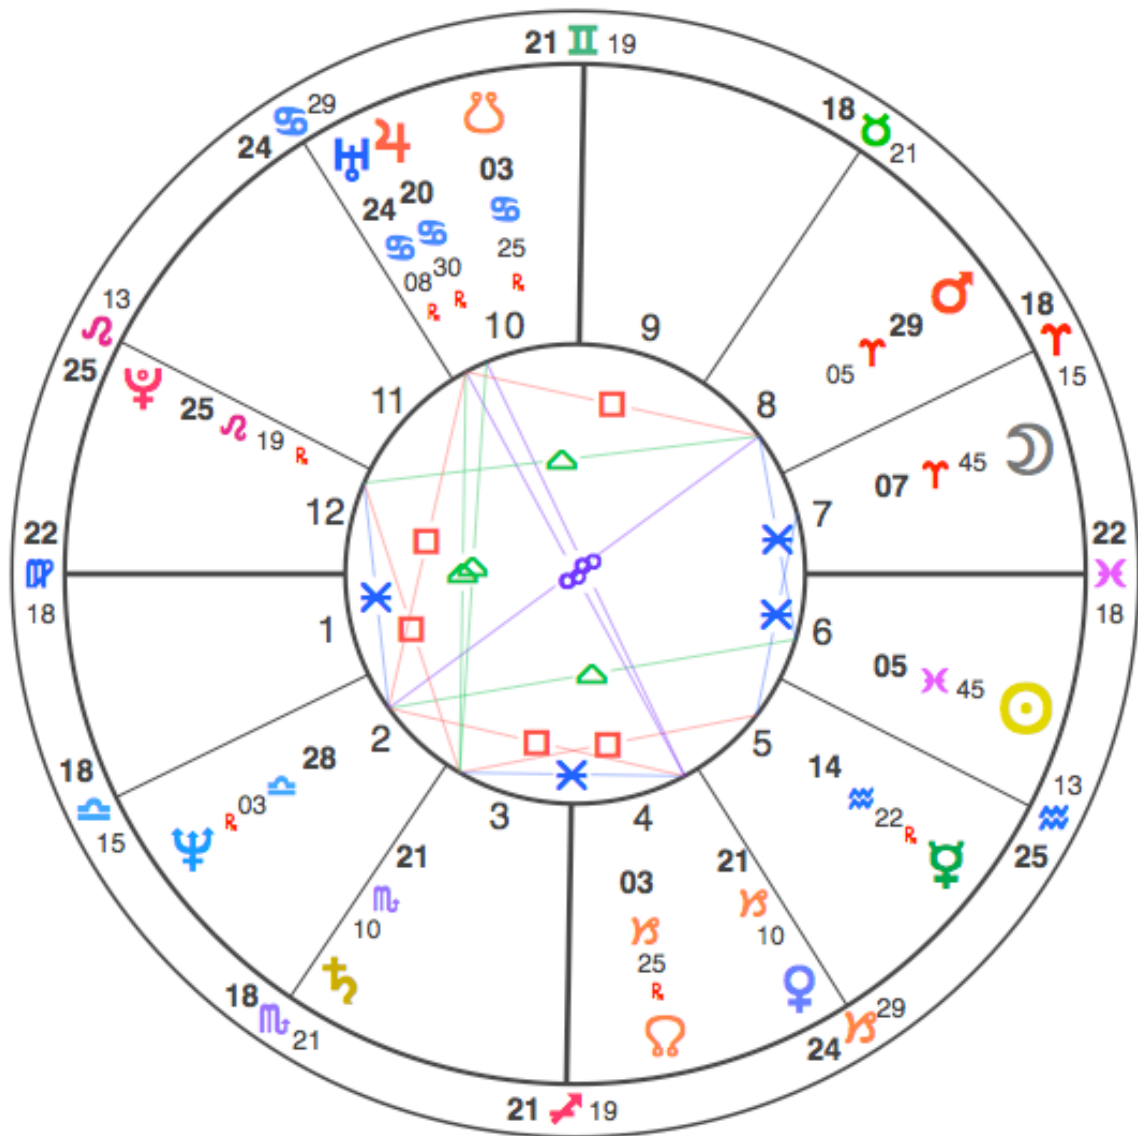

## Steve Jobs

Natal Chart

Thursday, February 24, 1955

7:15:00 PM PST

San Francisco, California

Tropical Placidus True Node