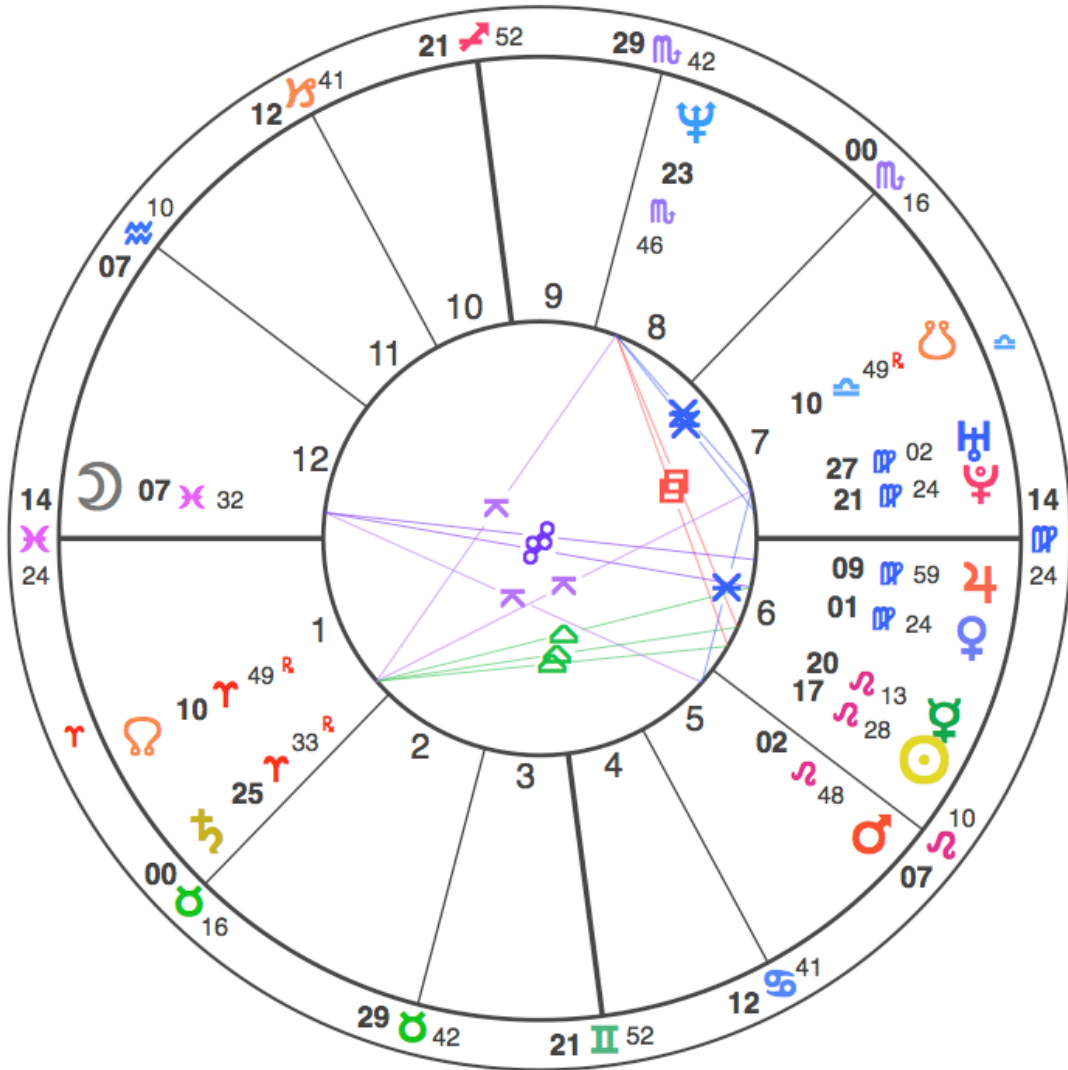

Astrology Birth Chart

Baeth Davis